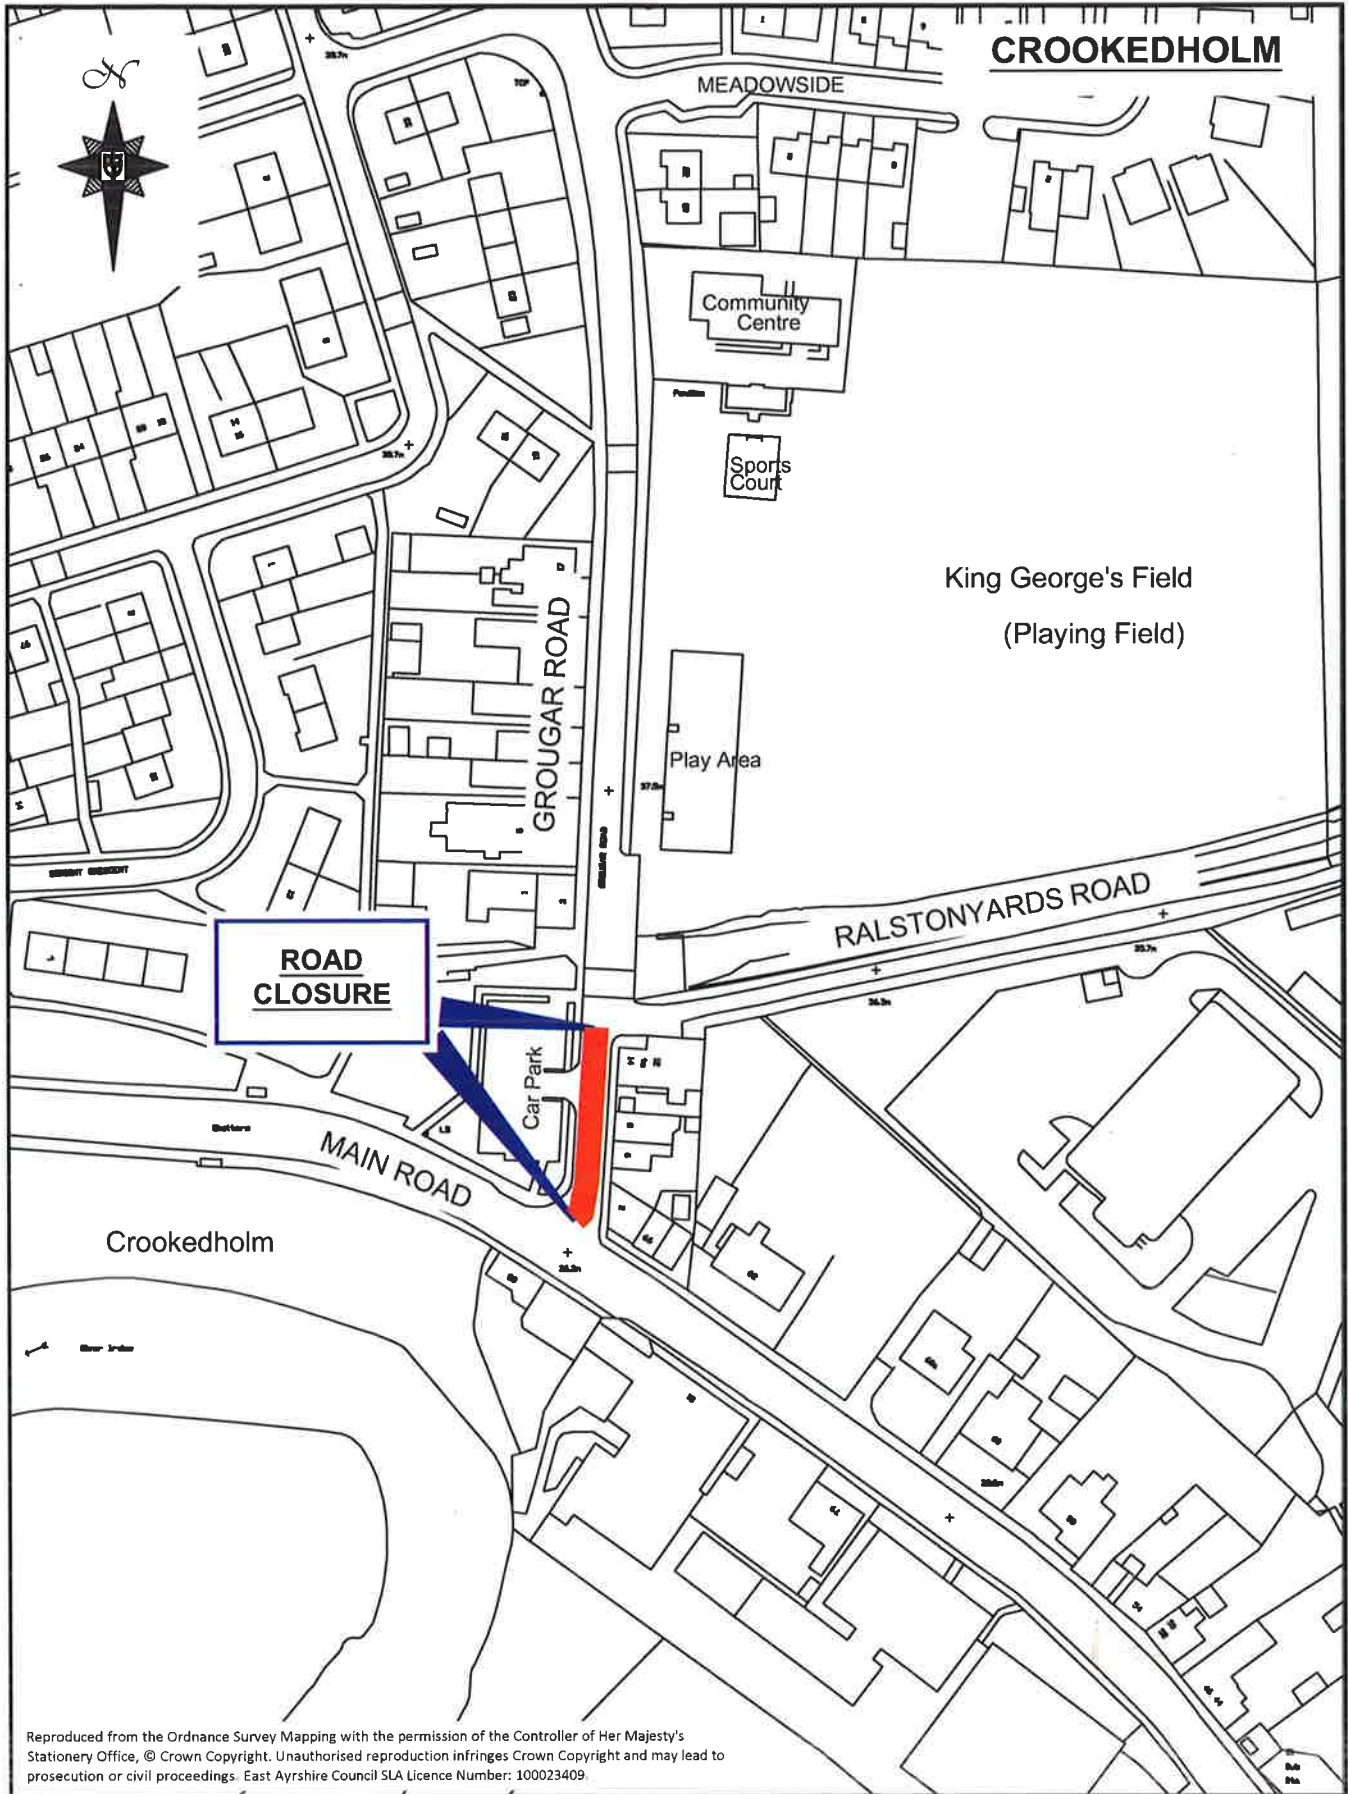

**Plan 1 illustrating restriction in East Ayrshire Council
(Grougar Road, Crookedholm) (Temporary Road Closure) Order 2019**

ARA-EAC 2019 Order No. 22

Reproduced from the Ordnance Survey Mapping with the permission of the Controller of Her Majesty's Stationery Office, © Crown Copyright. Unauthorised reproduction infringes Crown Copyright and may lead to prosecution or civil proceedings. East Ayrshire Council SLA Licence Number: 100023409.