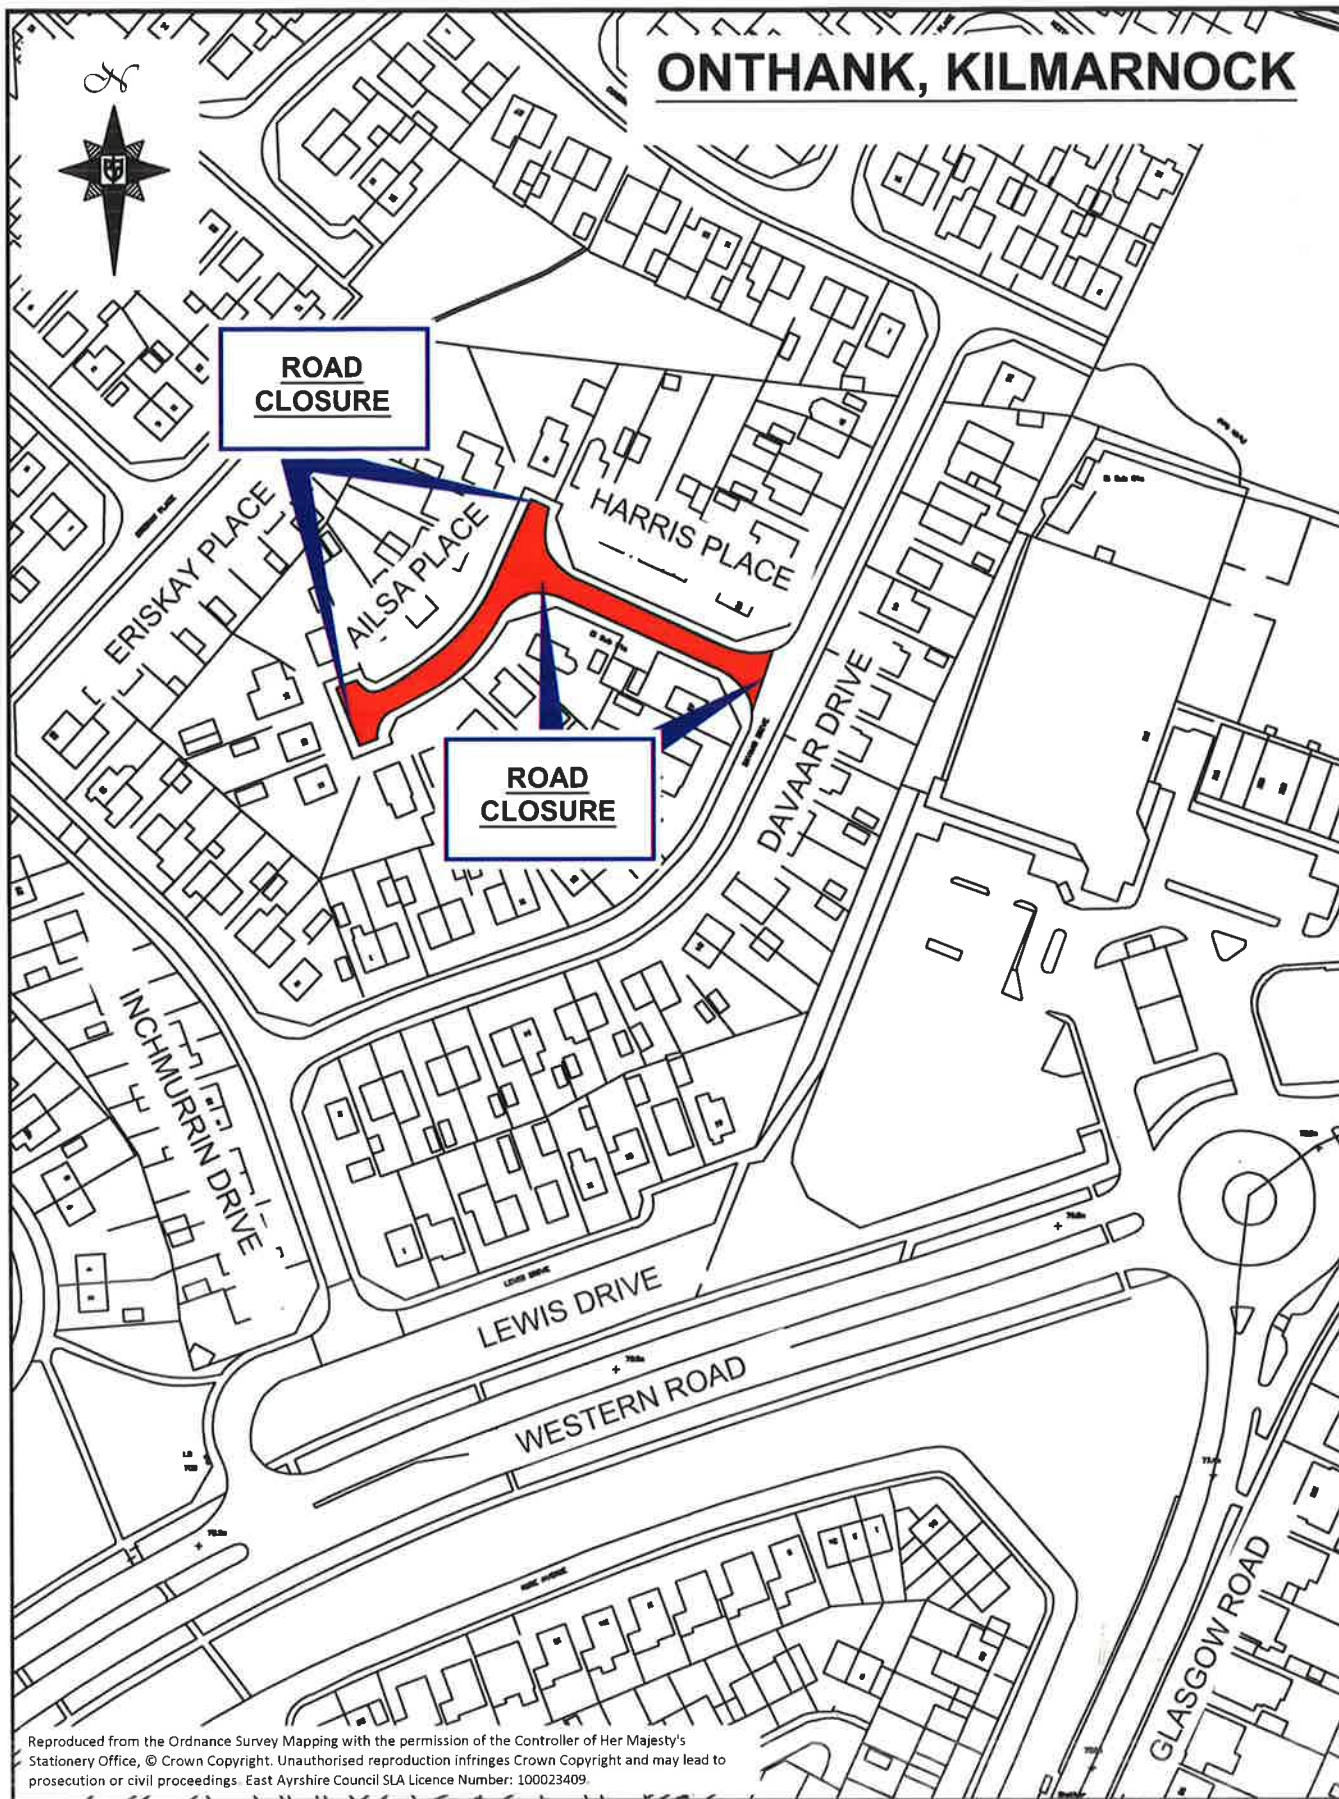

Plan 1 illustrating restriction in East Ayrshire Council (Harris Place and Ailsa Place, Onthank, Kilmarnock) (Temporary Road Closures) Order 2019

ARA-EAC 2019 Order No. 20

Reproduced from the Ordnance Survey Mapping with the permission of the Controller of Her Majesty's Stationery Office, © Crown Copyright. Unauthorised reproduction infringes Crown Copyright and may lead to prosecution or civil proceedings. East Ayrshire Council SLA Licence Number: 100023409.