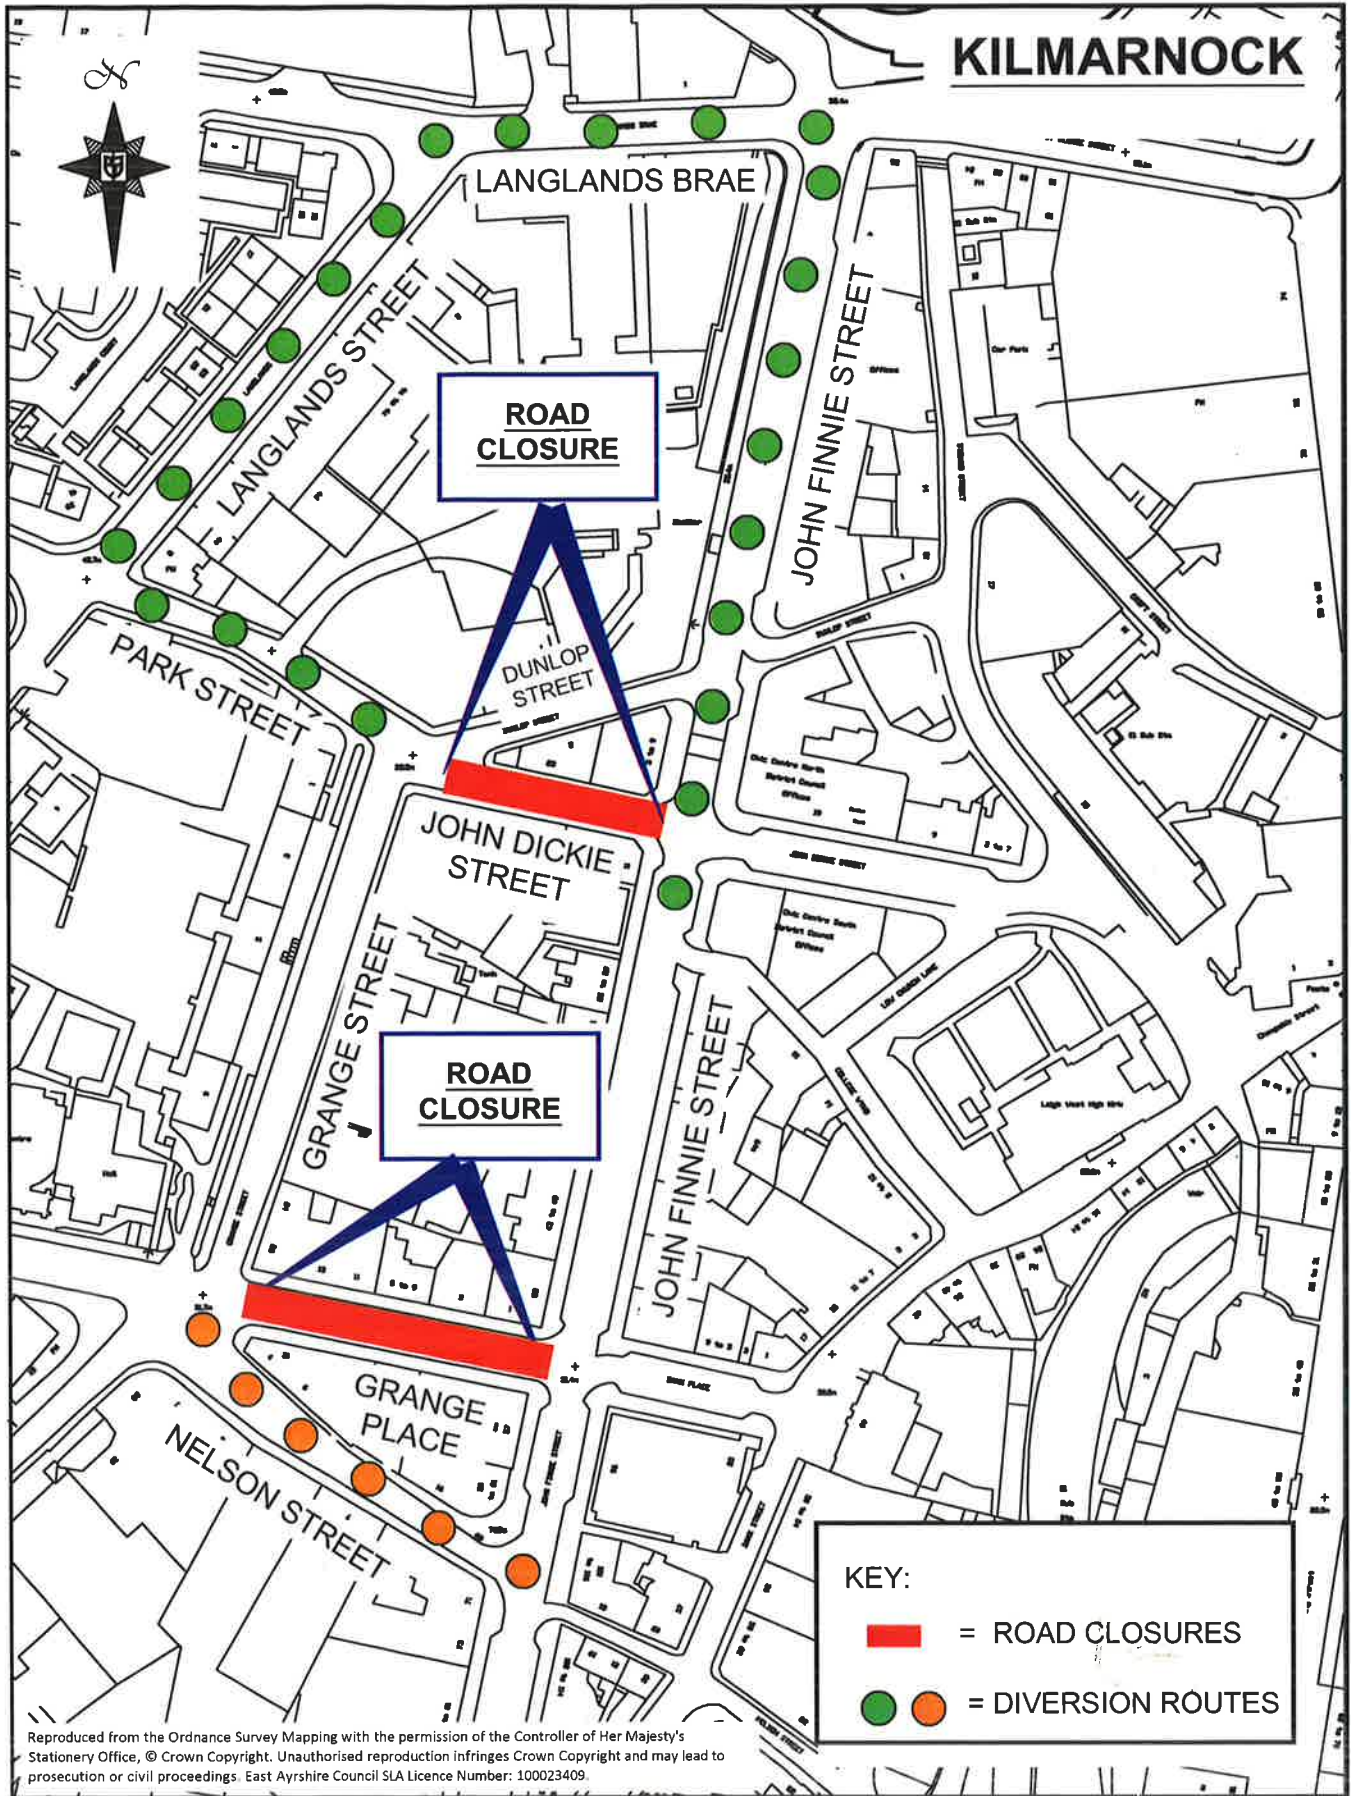

Plan 1 illustrating restriction in East Ayrshire Council (Grange Place and John Dickie Street, Kilmarnock) (Temporary Road Closures) Order 2019

ARA-EAC 2019 Order No. 14

Reproduced from the Ordnance Survey Mapping with the permission of the Controller of Her Majesty's Stationery Office, © Crown Copyright. Unauthorised reproduction infringes Crown Copyright and may lead to prosecution or civil proceedings. East Ayrshire Council SLA Licence Number: 100023409.