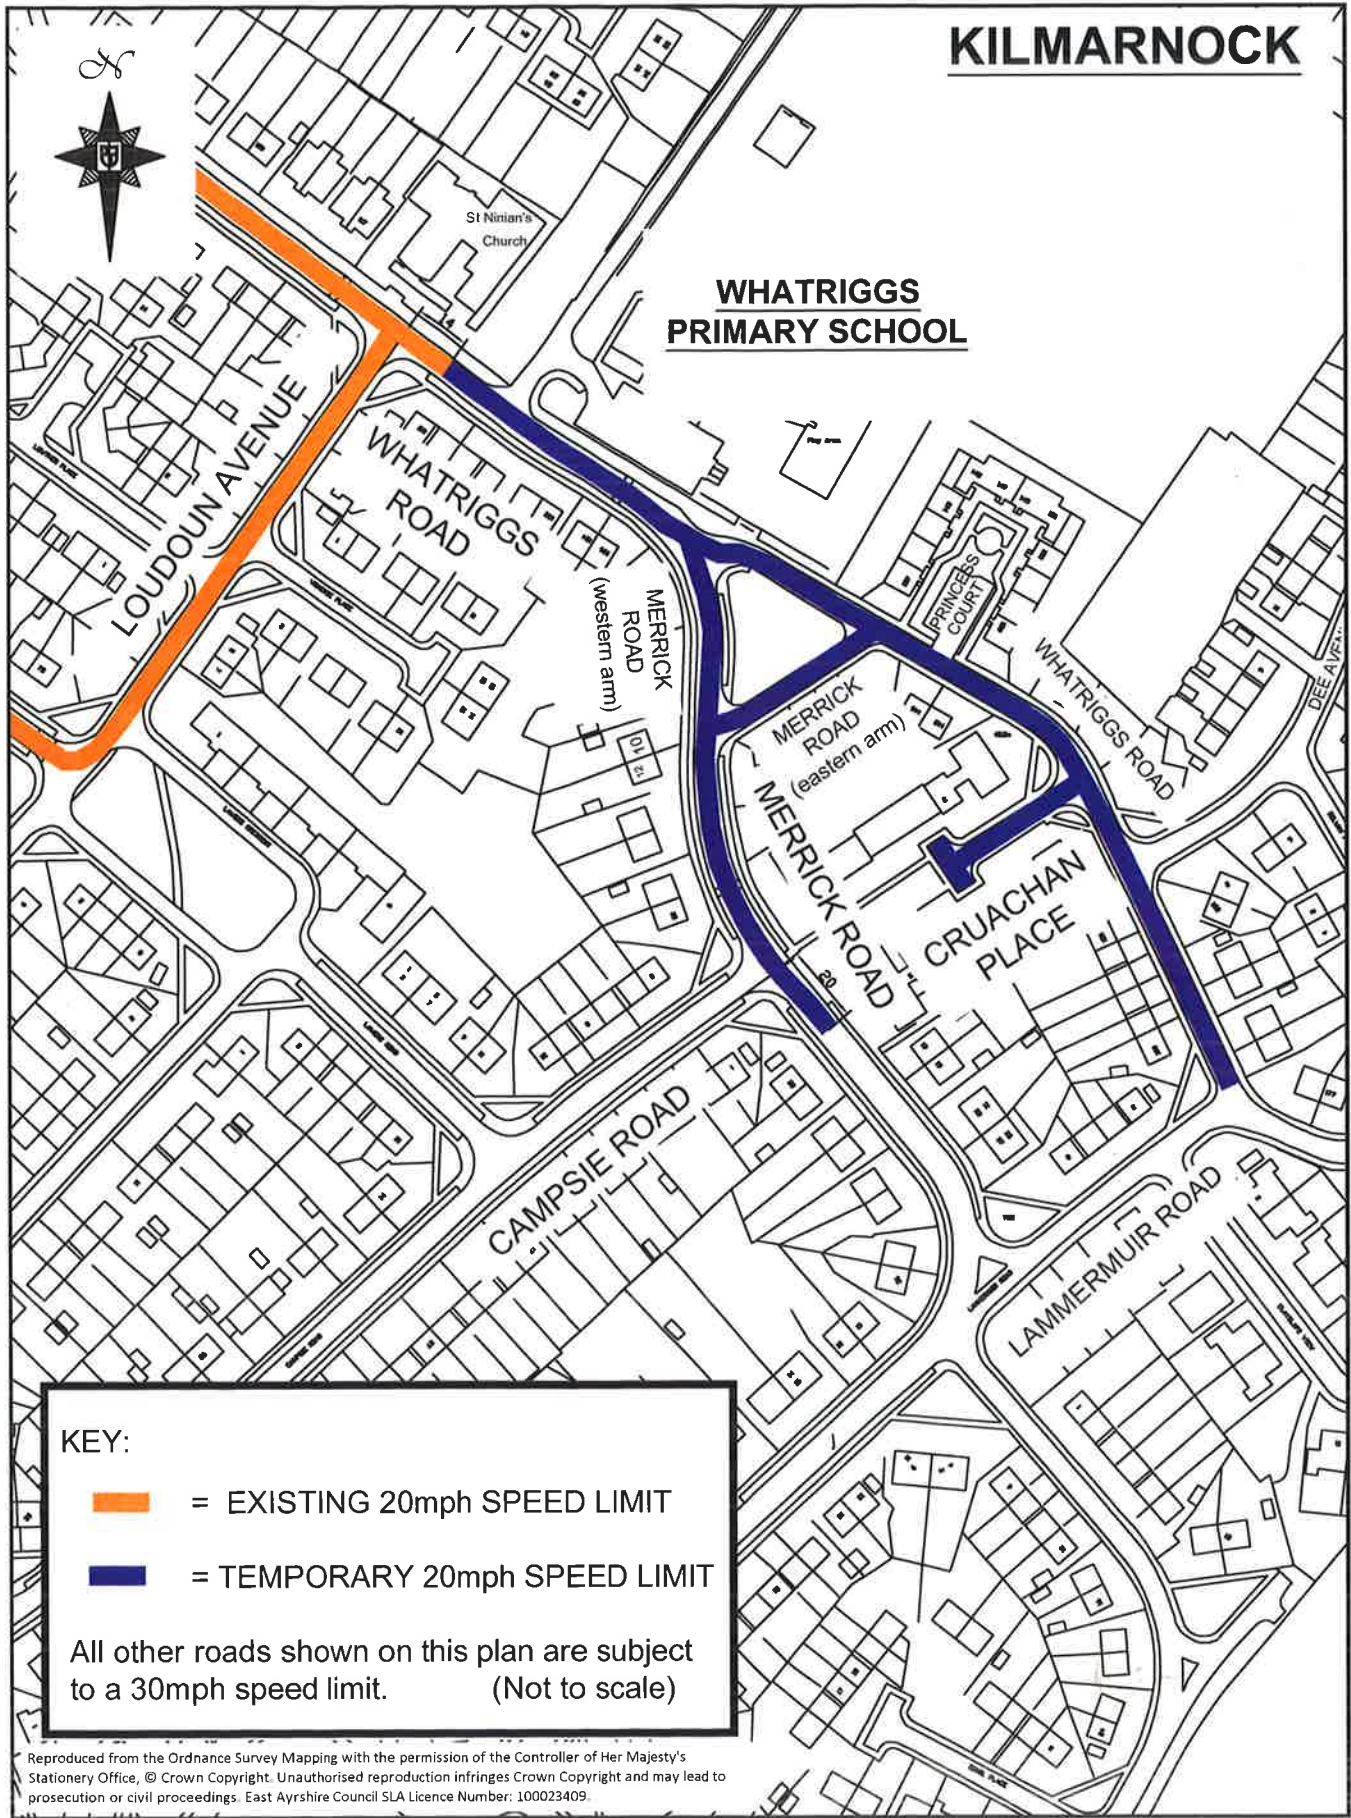

**Plan 1 illustrating restrictions in East Ayrshire Council (Cruchan Place, Merrick Road and Whatriggs Road, Kilmarnock) (Temporary 20mph Speed Limit) Order 2019**

**ARA-EAC 2019 Order No. 17**

**KILMARNOCK**

**WHATRIGGS  
PRIMARY SCHOOL**

**KEY:**

- = EXISTING 20mph SPEED LIMIT
- = TEMPORARY 20mph SPEED LIMIT

All other roads shown on this plan are subject to a 30mph speed limit. (Not to scale)

Reproduced from the Ordnance Survey Mapping with the permission of the Controller of Her Majesty's Stationery Office, © Crown Copyright. Unauthorised reproduction infringes Crown Copyright and may lead to prosecution or civil proceedings. East Ayrshire Council SLA Licence Number: 100023409.