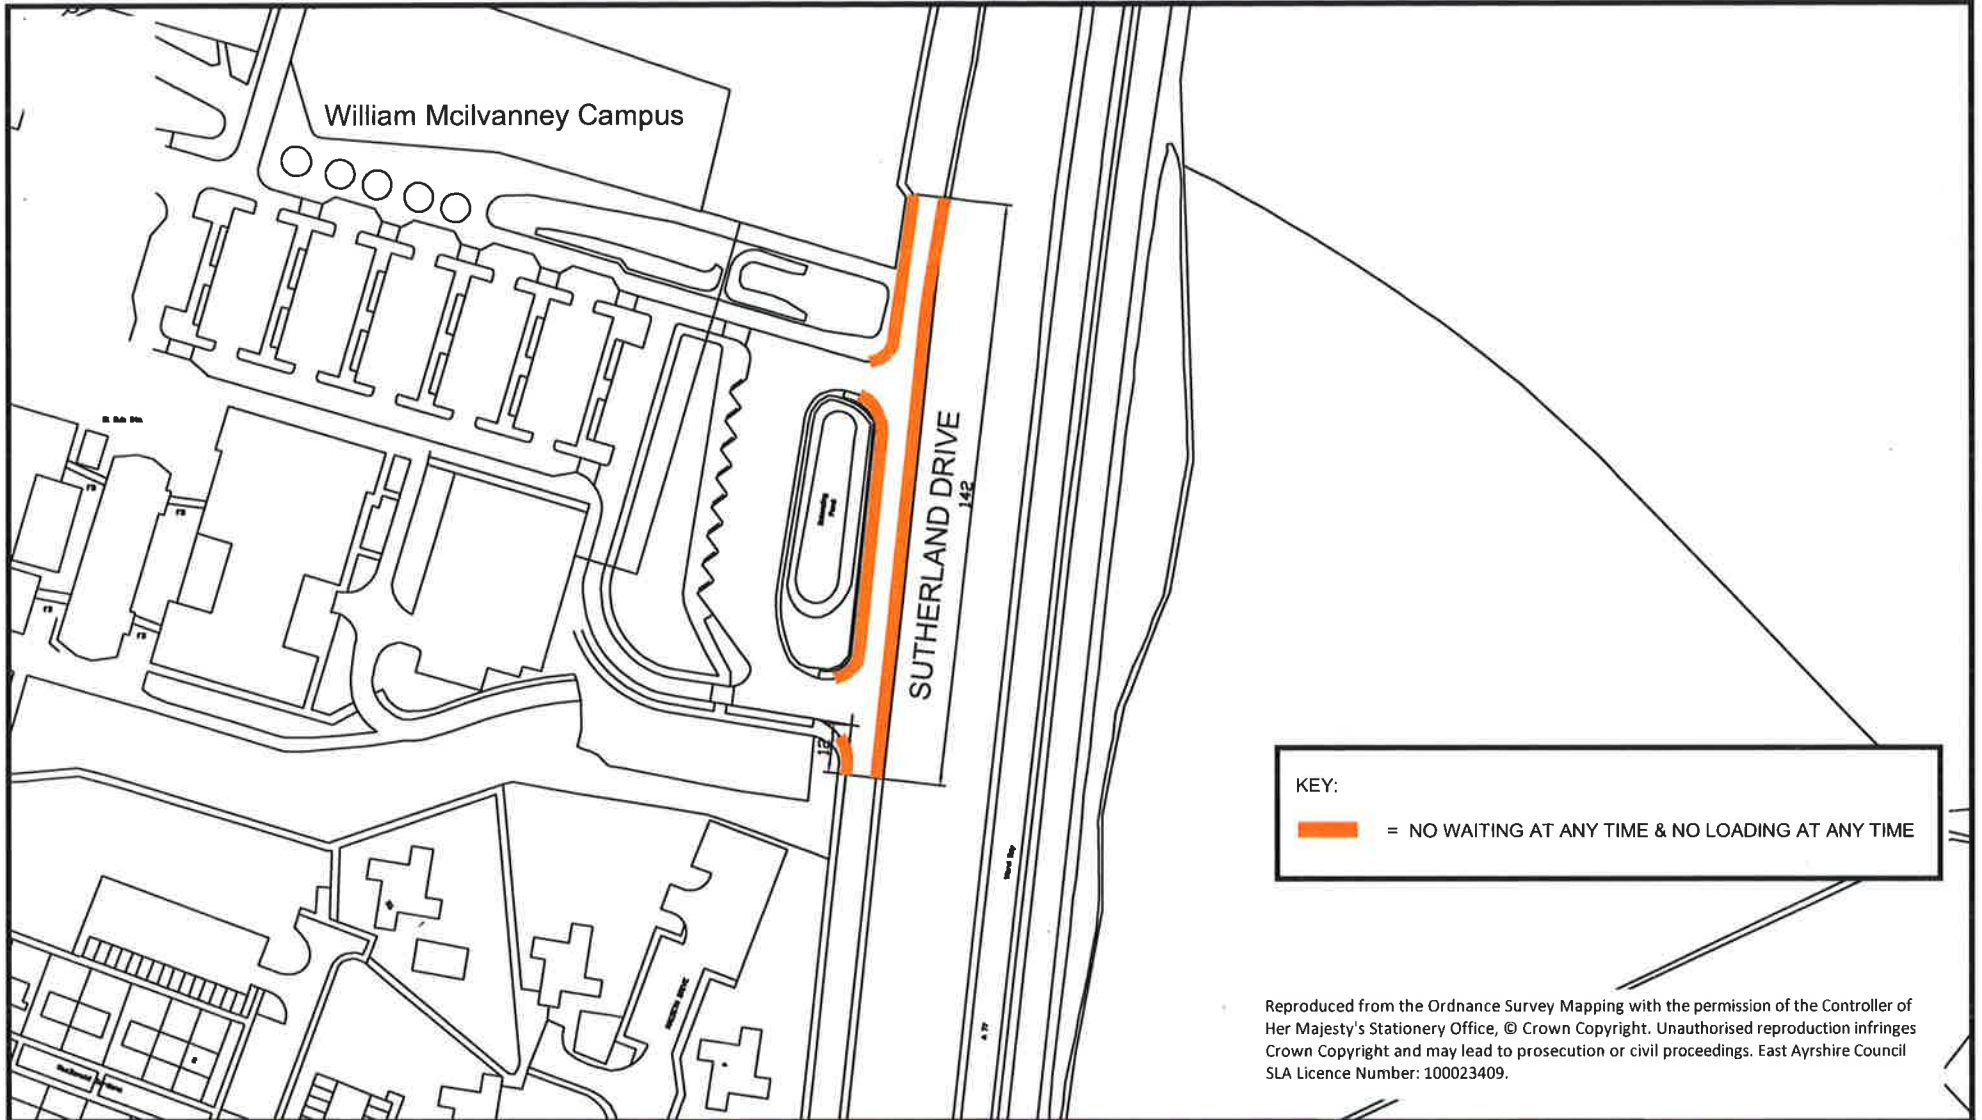

**Plan 1 illustrating restriction in East Ayrshire Council (Sutherland Drive, Kilmarnock)
(Temporary Prohibition of Waiting and Prohibition of Loading/Unloading) Order 2019**

ARA-EAC 2019 Order No. 9

Reproduced from the Ordnance Survey Mapping with the permission of the Controller of Her Majesty's Stationery Office, © Crown Copyright. Unauthorised reproduction infringes Crown Copyright and may lead to prosecution or civil proceedings. East Ayrshire Council SLA Licence Number: 100023409.