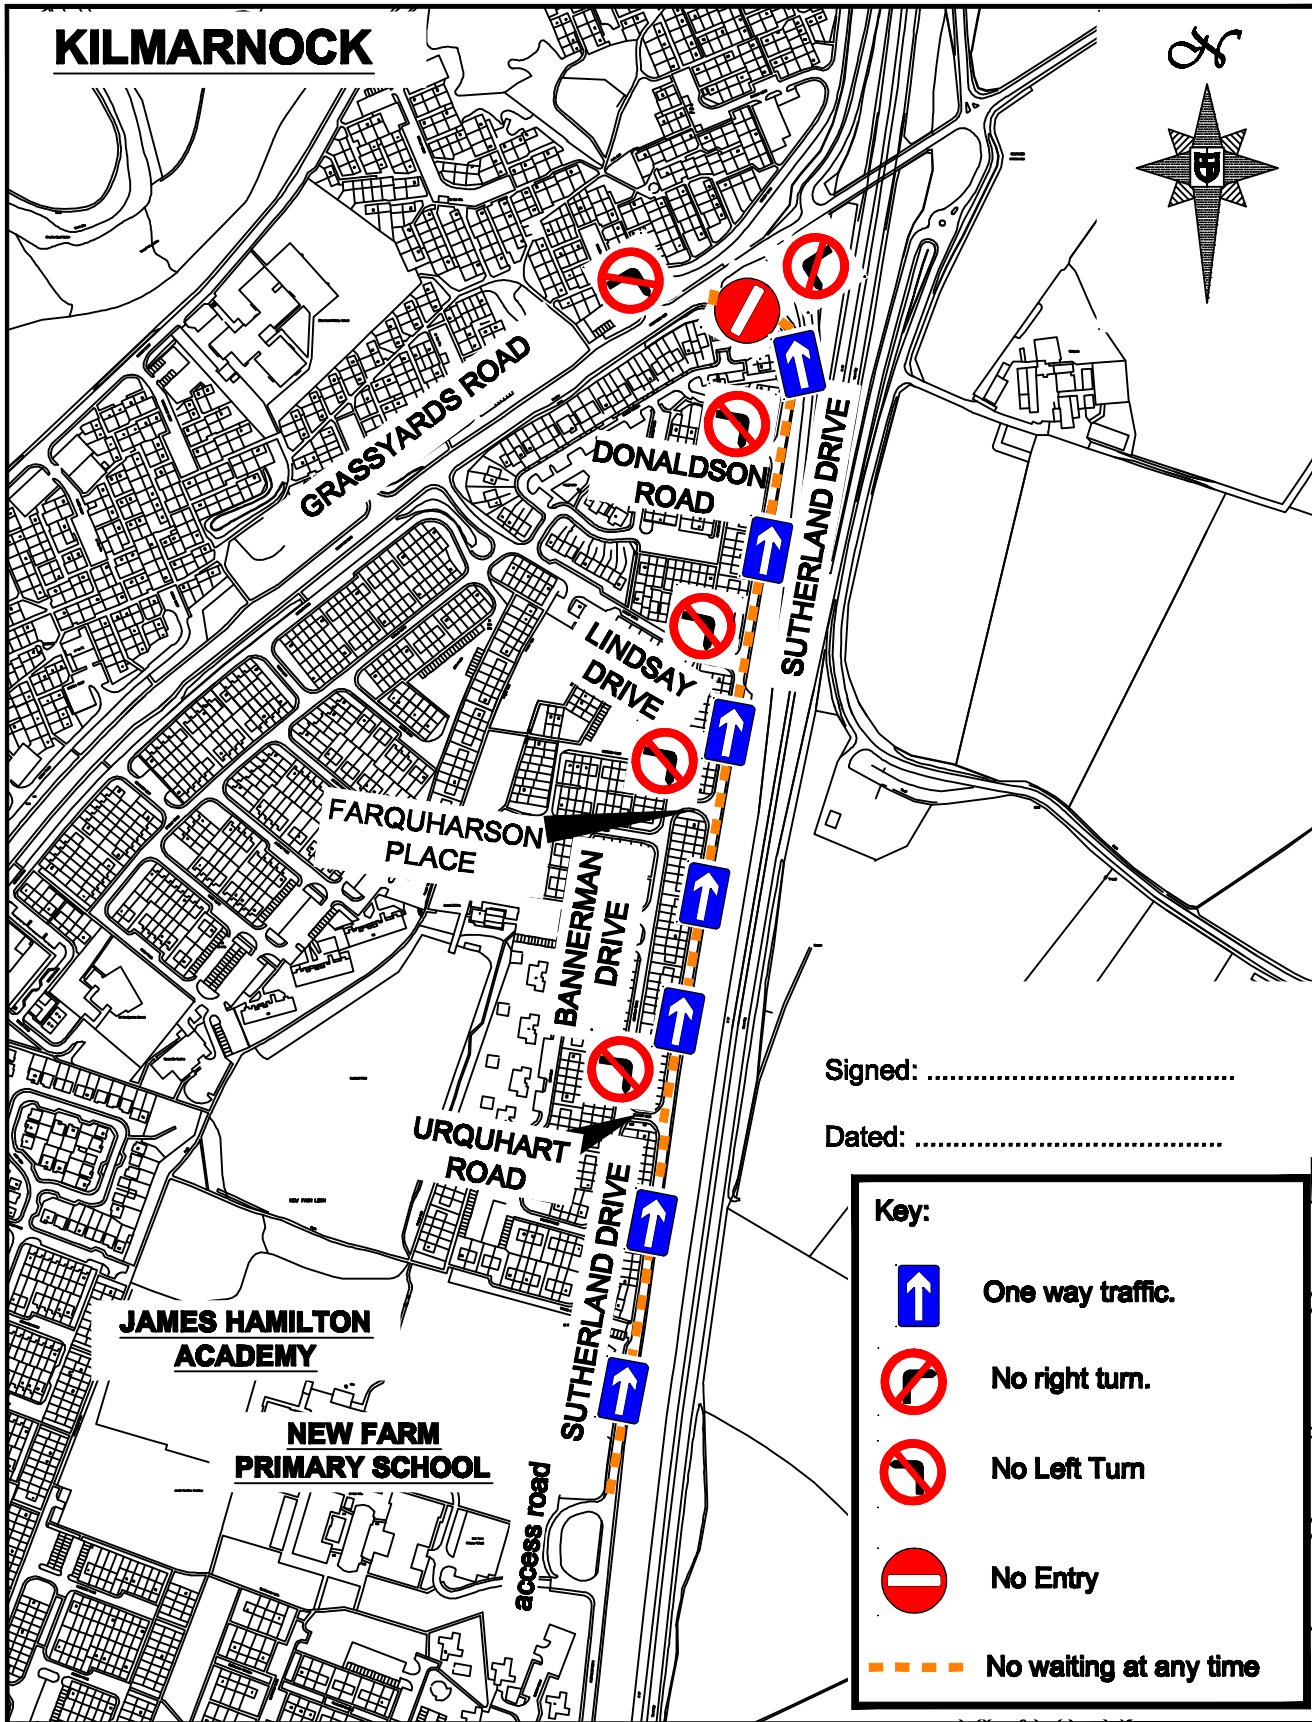

**This is Plan 1 referred to in the foregoing East Ayrshire Council (Sutherland Dr, Urquhart Rd, Farquharson Place, Lindsay Dr, Donaldson Rd & Grassyards Rd, Kilmarnock) (Temporary One Way Traffic, Banned Turns & Prohibition of Waiting) Order 2015**

**ARA-EAC 2015 Order No. 23**

Reproduced from the Ordnance Survey Mapping with the permission of the Controller of Her Majesty's Stationery Office, © Crown Copyright. Unauthorised reproduction infringes Crown Copyright and may lead to prosecution or civil proceedings. East Ayrshire Council SLA Licence Number: 100023409.

Signed: .....

Dated: .....

**Key:**

One way traffic.

No right turn.

No Left Turn

No Entry

----- No waiting at any time