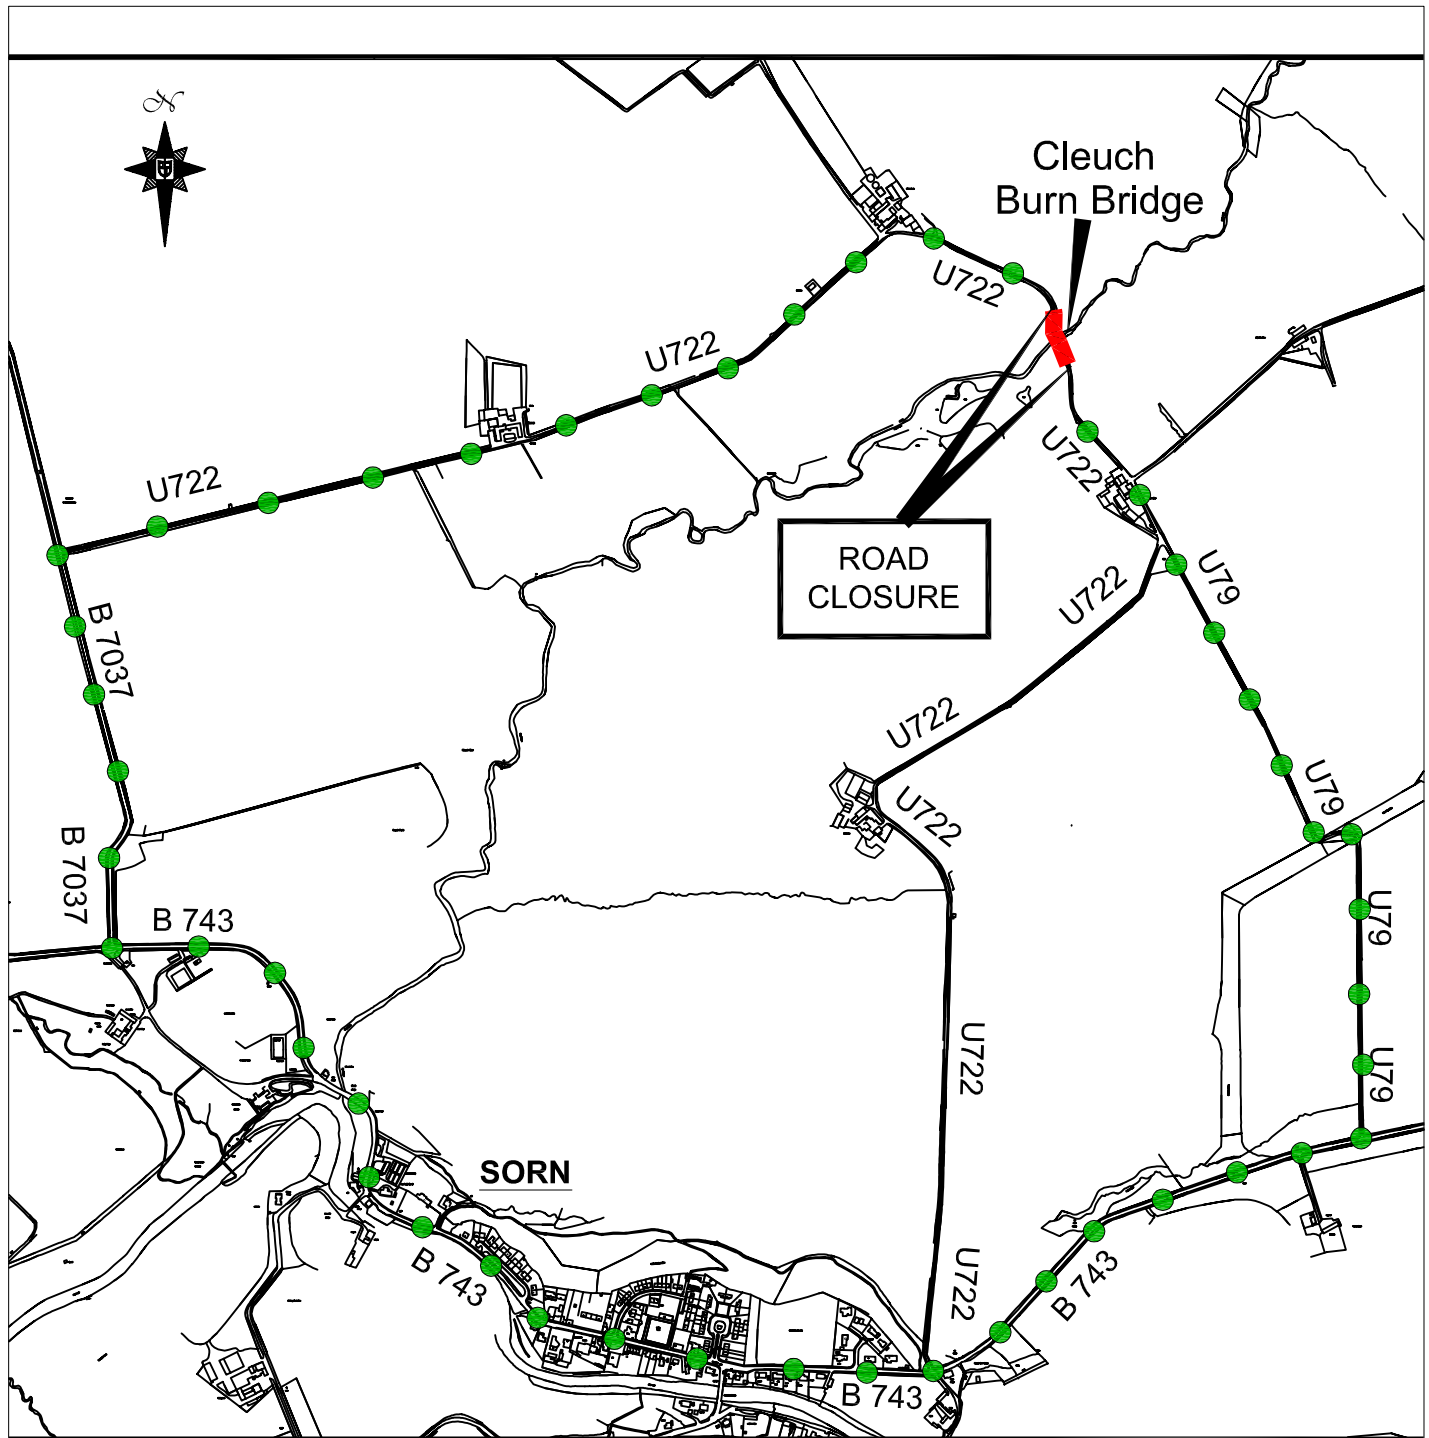

TEMPORARY RESTRICTION TO USE OF ROAD

ROAD CLOSURE

Cleuch Burn Bridge

SORN

Key:

-  = ROAD CLOSURE
-  = DIVERSION ROUTE

Reproduced from the Ordnance Survey Mapping with the permission of the Controller of Her Majesty's Stationery Office, © Crown Copyright. Unauthorised reproduction infringes Crown Copyright and may lead to prosecution or civil proceedings. East Ayrshire Council SLA Licence Number: 100023409.