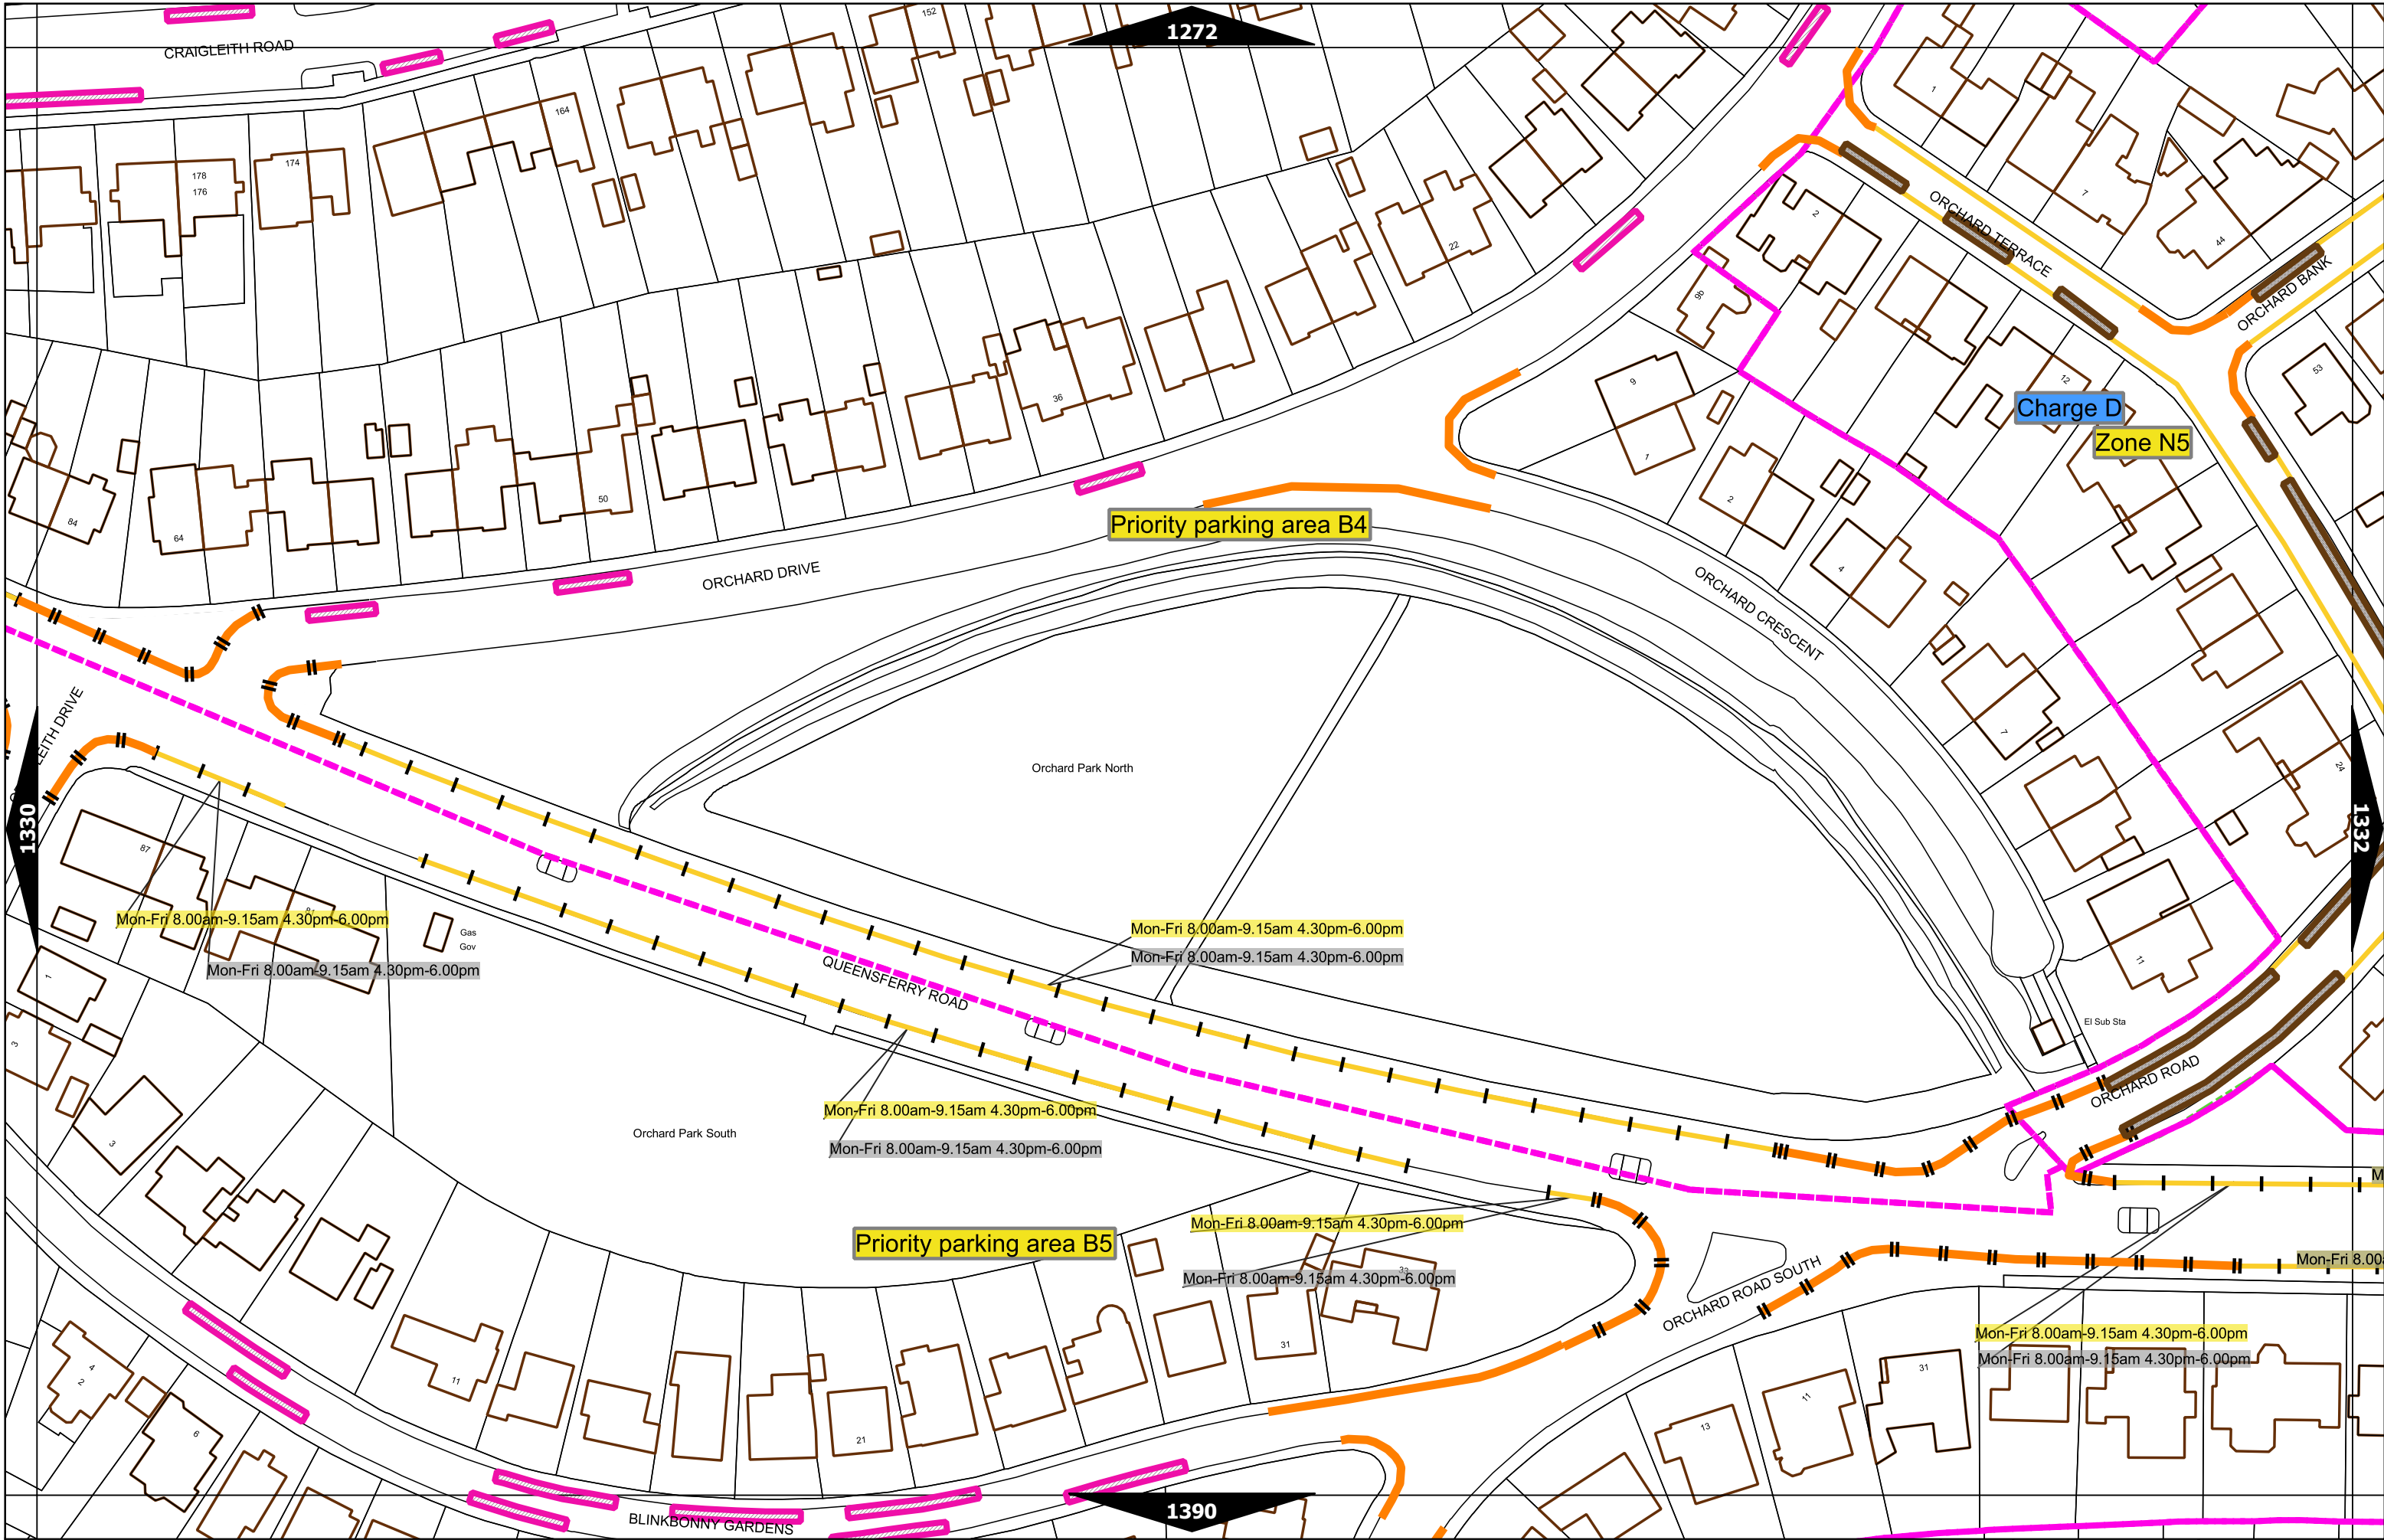

Scale at A3	1:1000
Print Date	21-Jun-2022
Map Tile	1330
Revision	4
Status	PROPOSED

Scale at A3	1:1000
Print Date	21-Jun-2022
Map Tile	1331
Revision	3
Status	PROPOSED