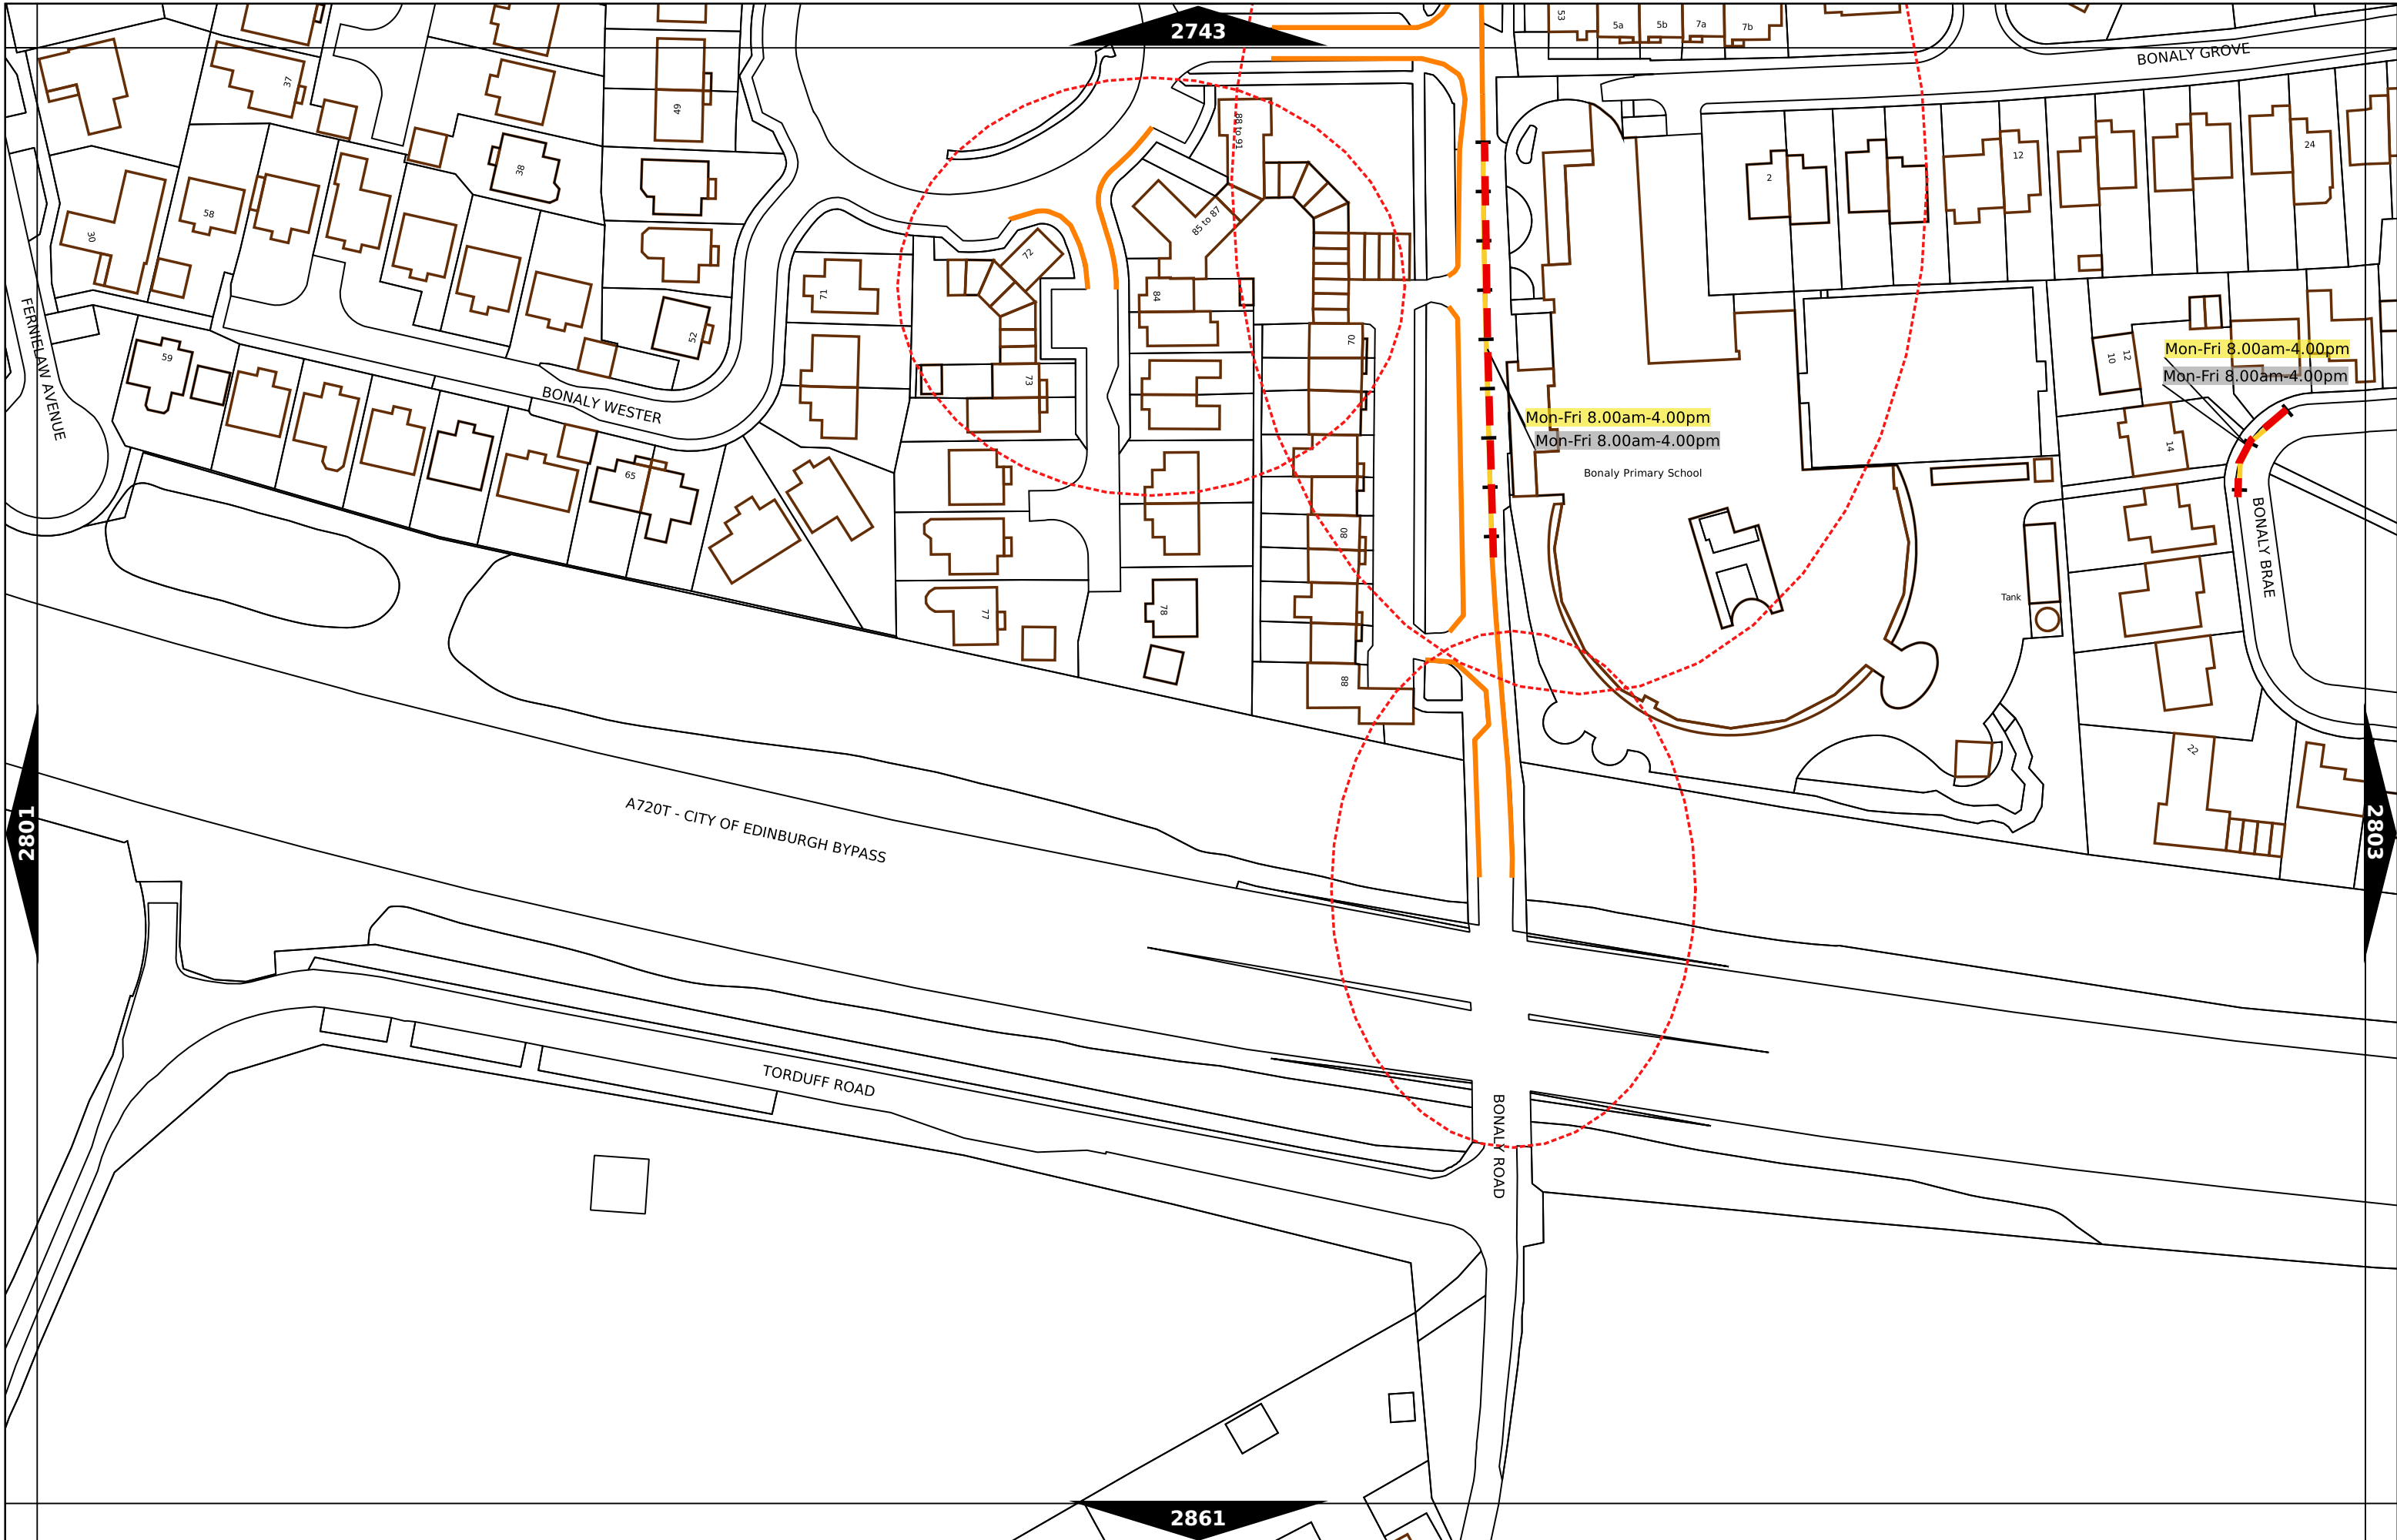

Scale at A3	1:1000
Print Date	29-May-2019
Map Tile	2743
Version	2
Status	PROPOSED

Scale at A3	1:1000
Print Date	29-May-2019
Map Tile	2802
Version	2
Status	PROPOSED