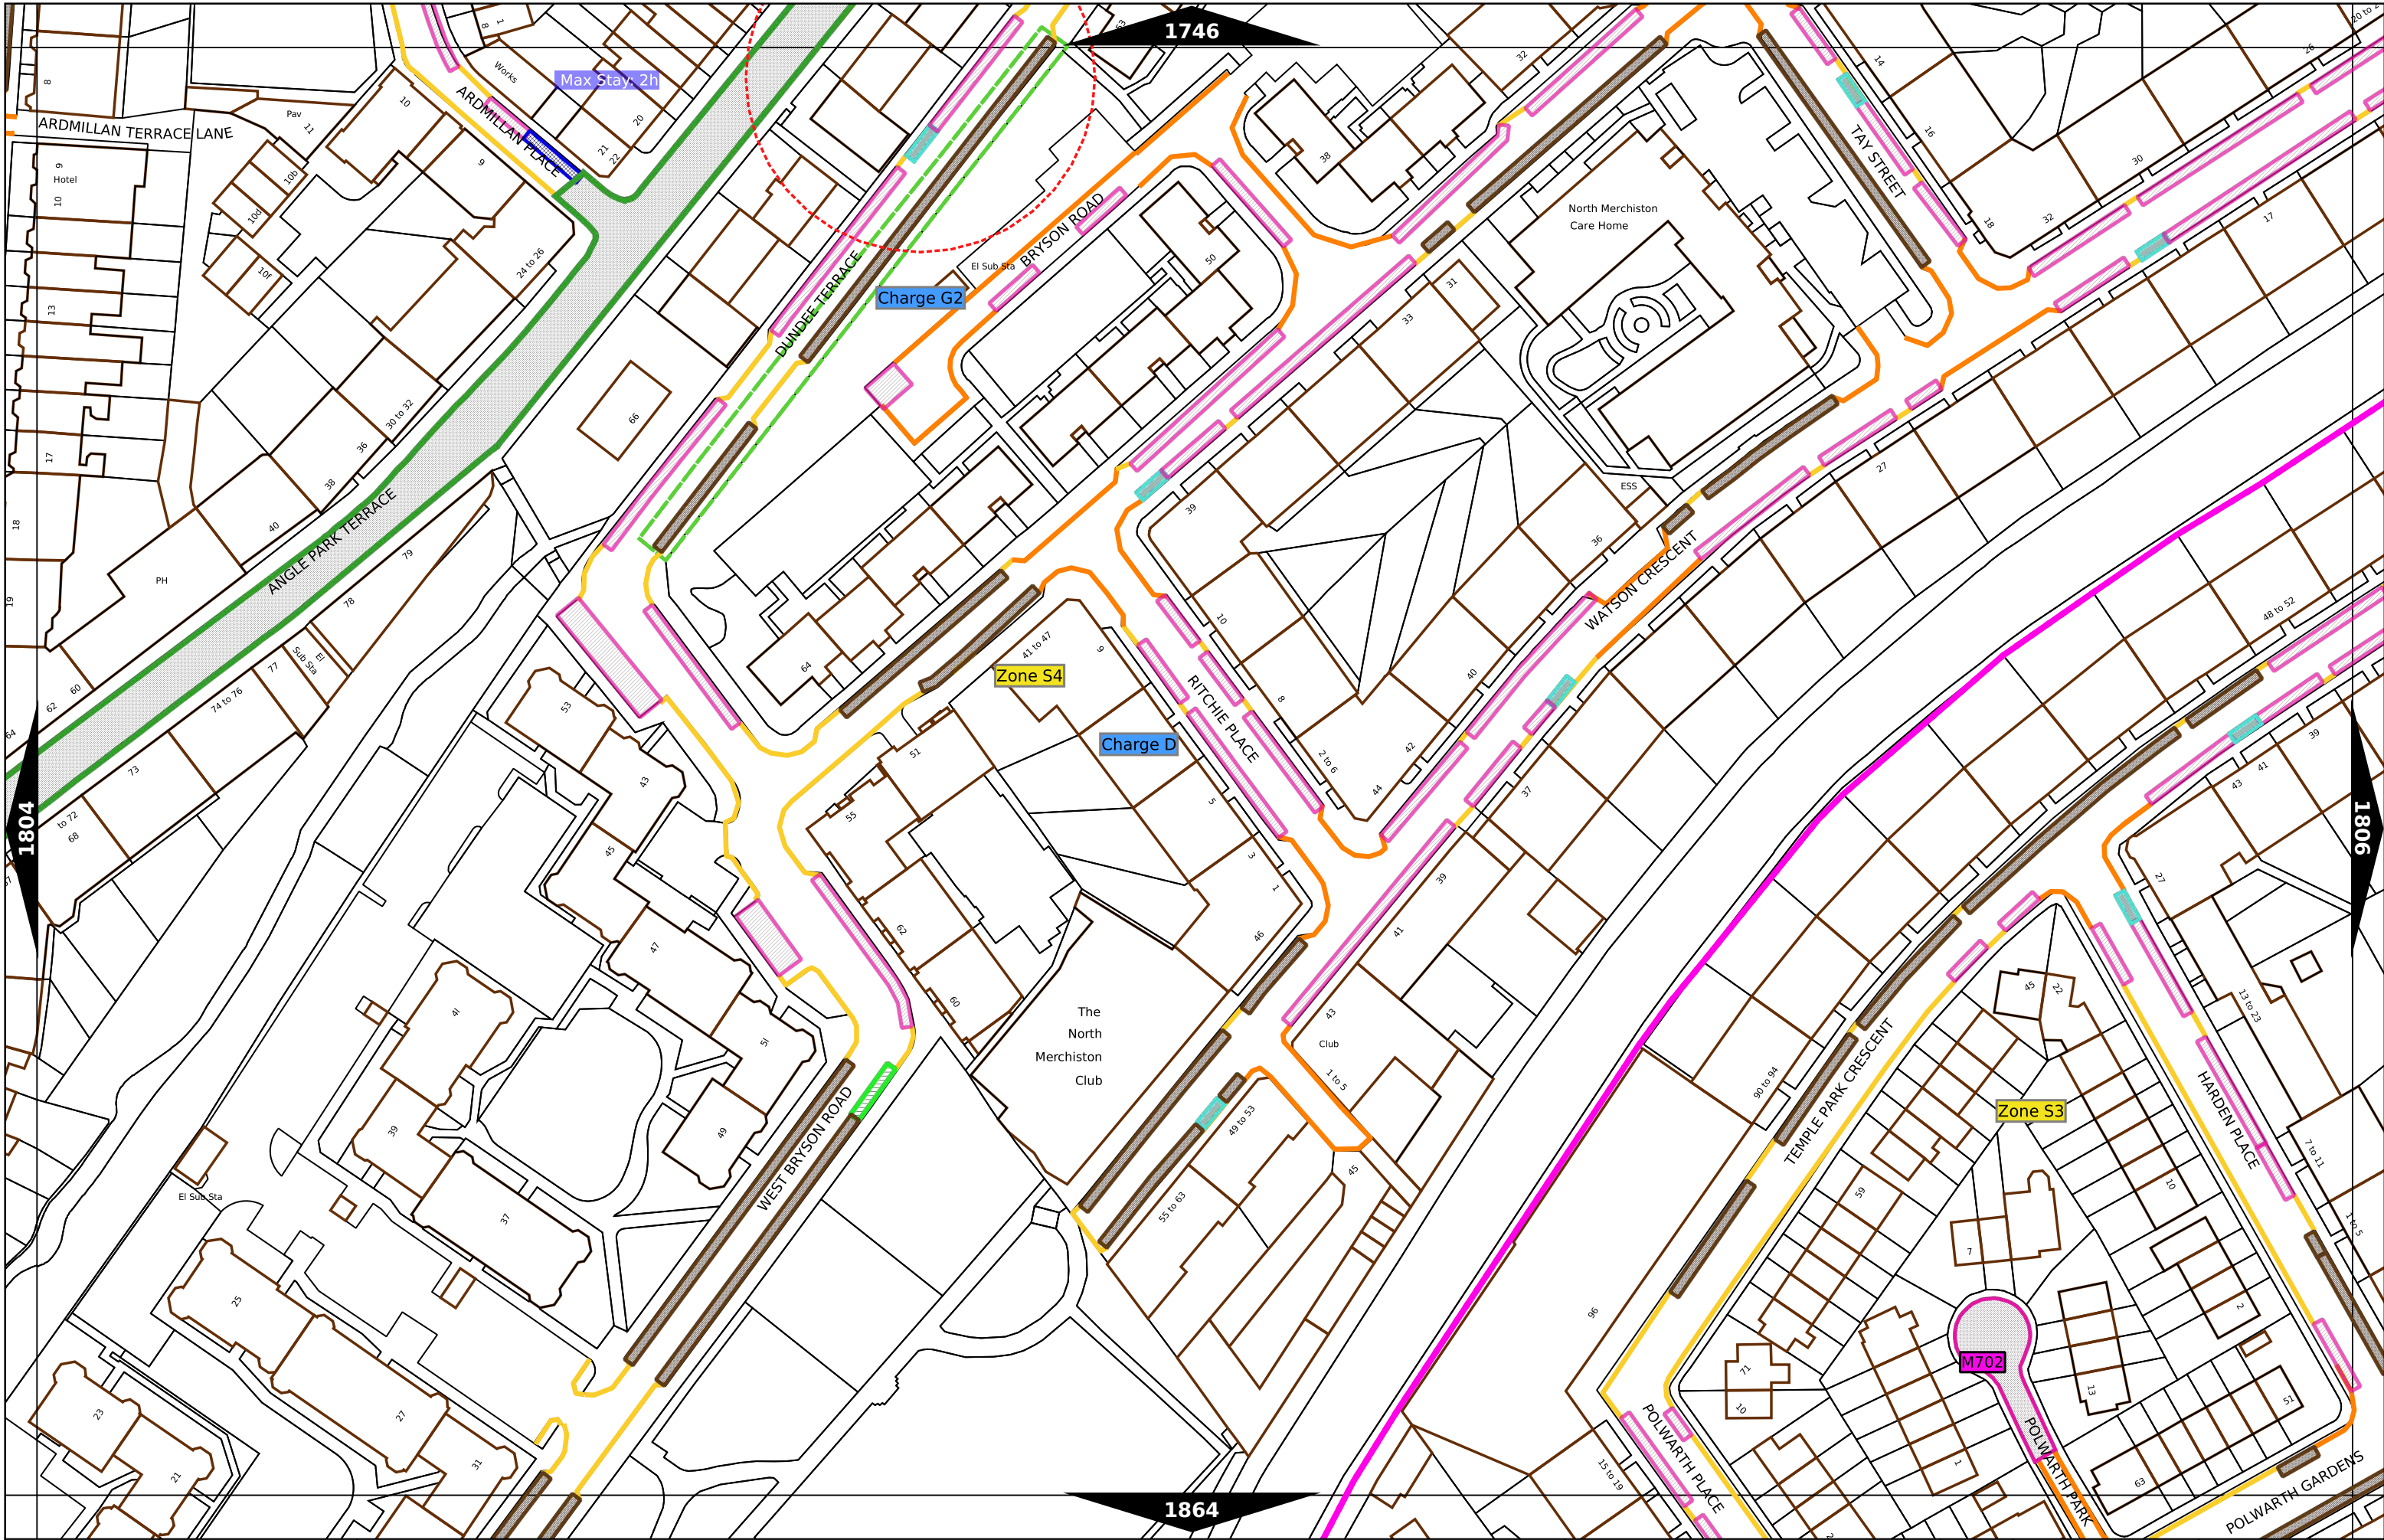

Scale at A3	1:1000
Print Date	27-Mar-2019
Map Tile	1159
Version	2
Status	PROPOSED

Charge D
Zone S4

Charge C2
Zone 8
Mon-Sat 8.00am-6.30pm
Mon-Fri 8.00am-9.15am
4.30pm-6.30pm

Scale at A3	1:1000
Print Date	27-Mar-2019
Map Tile	1688
Version	2
Status	PROPOSED

Scale at A3	1:1000
Print Date	27-Mar-2019
Map Tile	1689
Version	2
Status	PROPOSED

Scale at A3	1:1000
Print Date	27-Mar-2019
Map Tile	1746
Version	2
Status	PROPOSED

Scale at A3	1:1000
Print Date	27-Mar-2019
Map Tile	1747
Version	2
Status	PROPOSED

Scale at A3	1:1000
Print Date	27-Mar-2019
Map Tile	1748
Version	2
Status	PROPOSED

Scale at A3	1:1000
Print Date	27-Mar-2019
Map Tile	1805
Version	2
Status	PROPOSED

Scale at A3	1:1000
Print Date	27-Mar-2019
Map Tile	1866
Version	2
Status	PROPOSED