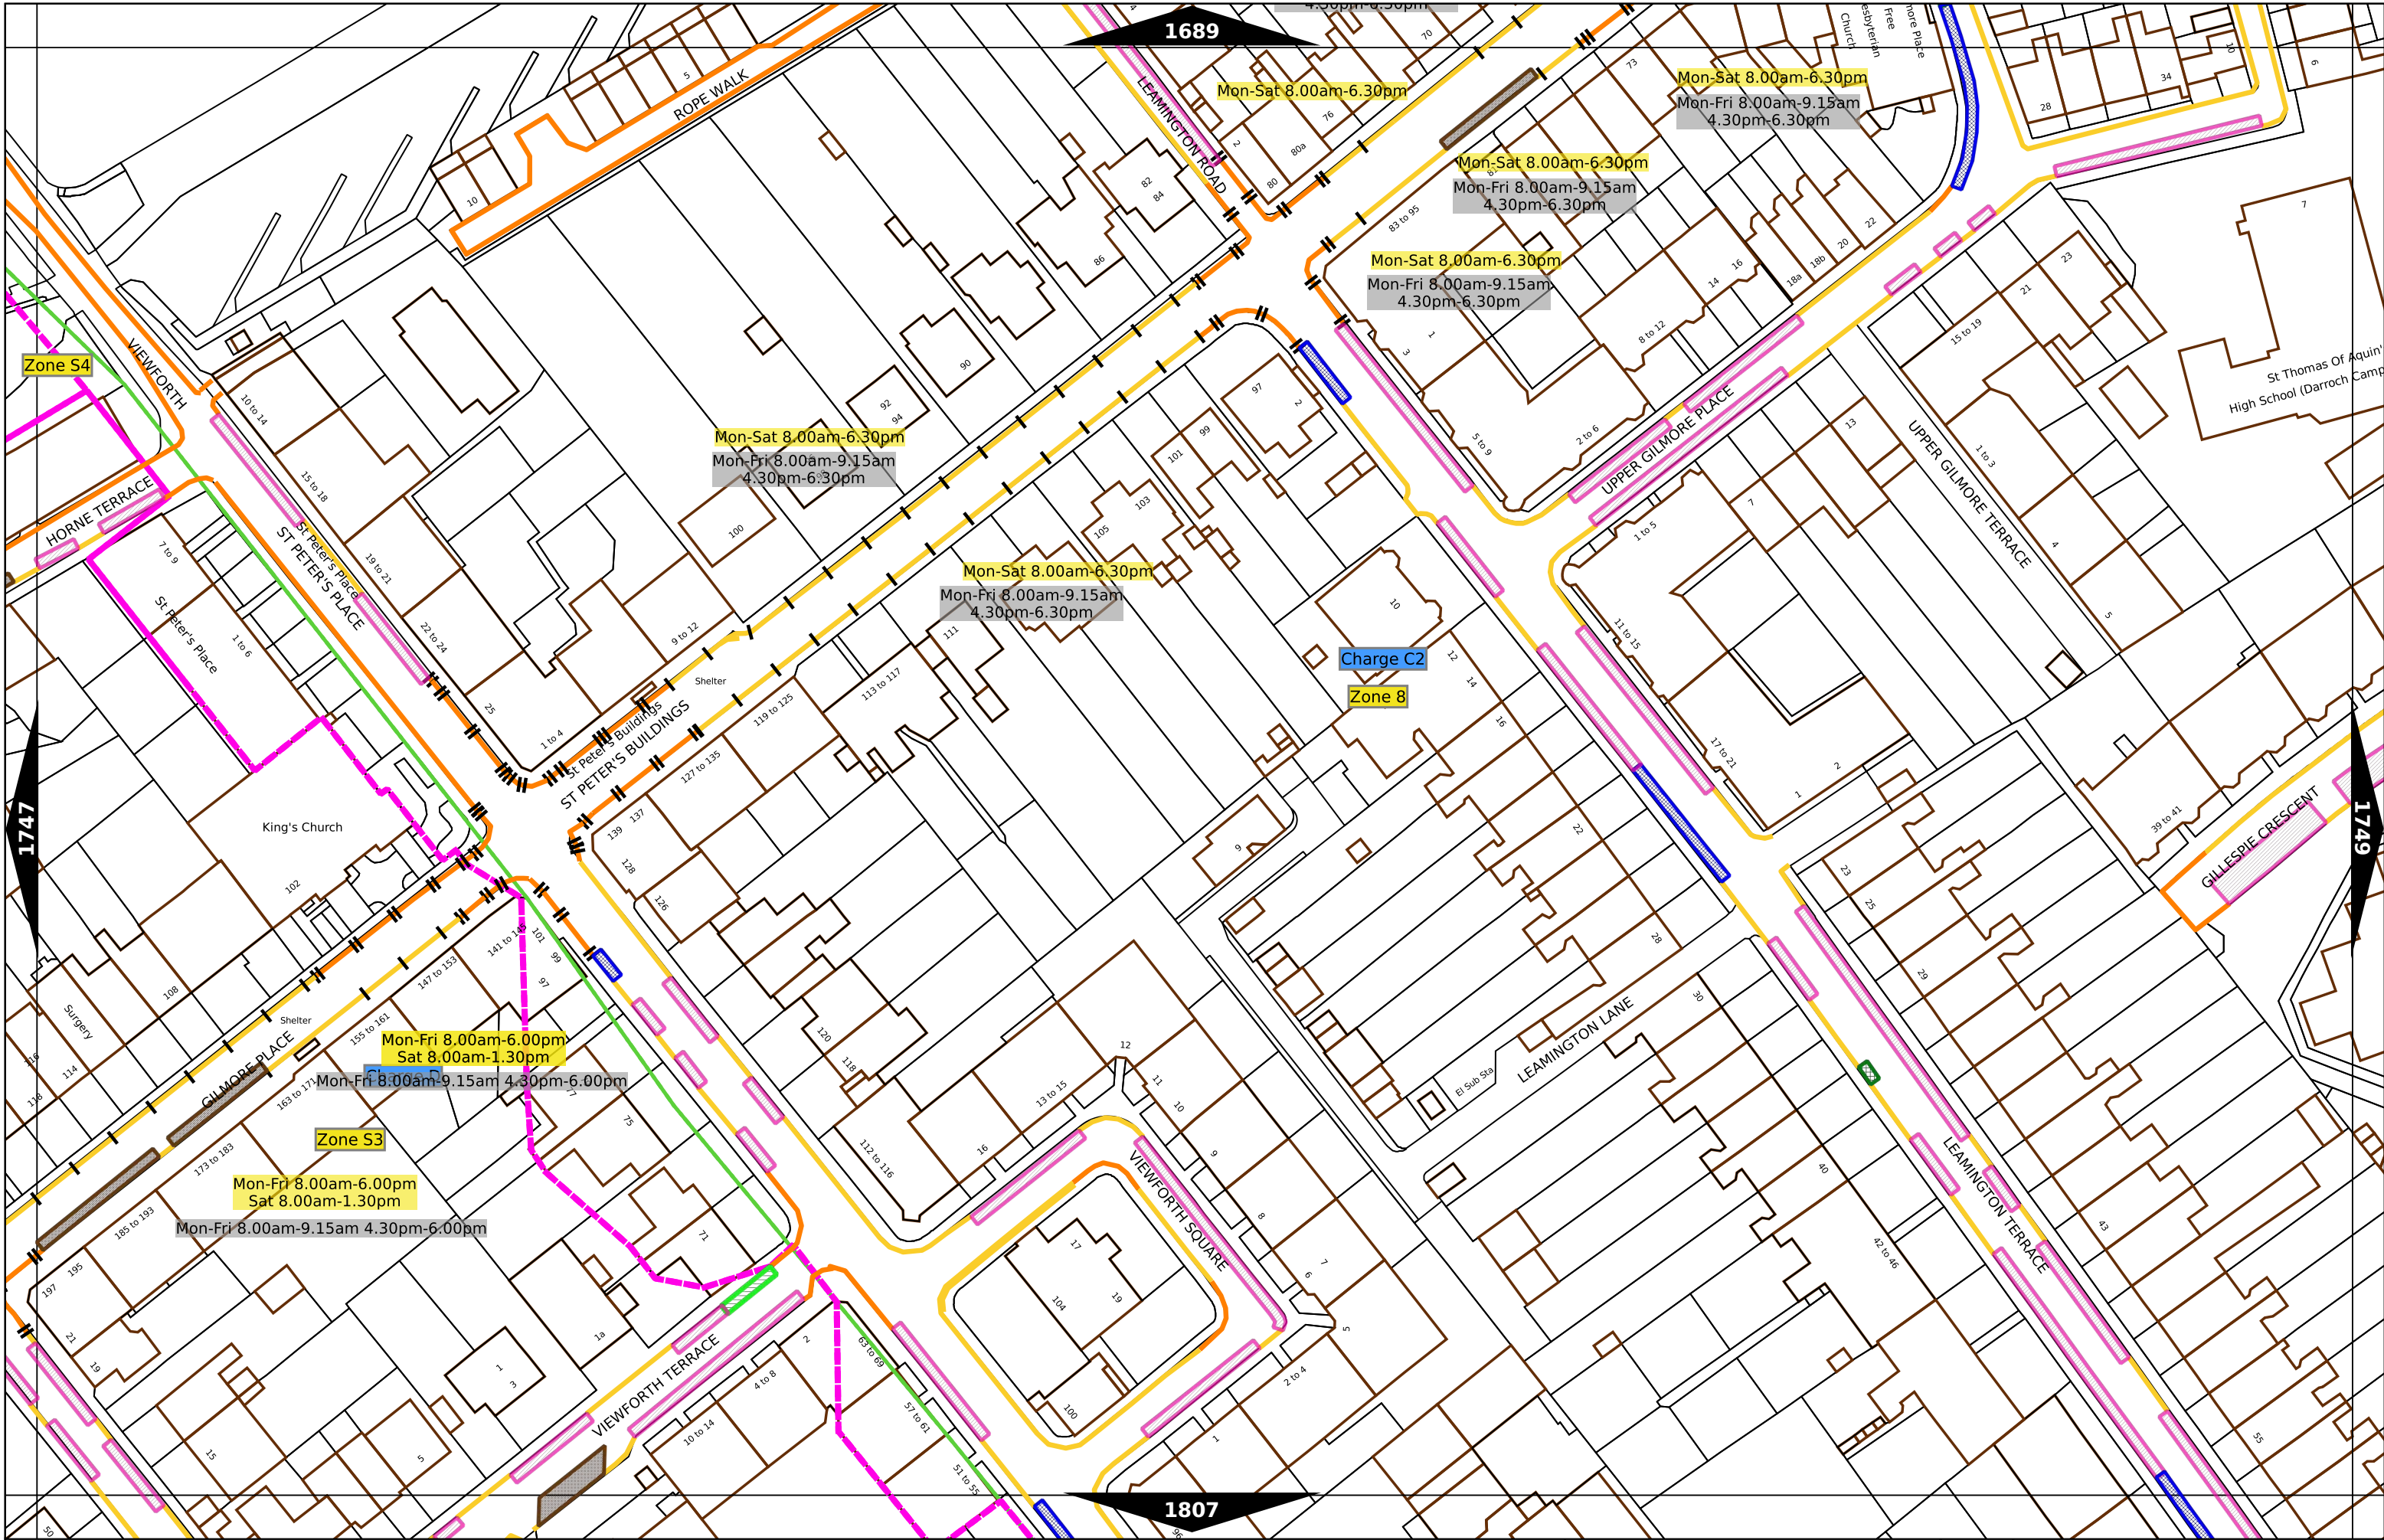

Scale at A3	1:1000
Print Date	27-Mar-2019
Map Tile	1159
Version	2
Status	PROPOSED

Charge D
Zone S4

Charge C2
Zone 8
Mon-Sat 8.00am-6.30pm
Mon-Fri 8.00am-9.15am
4.30pm-6.30pm

Scale at A3	1:1000
Print Date	27-Mar-2019
Map Tile	1688
Version	2
Status	PROPOSED

Scale at A3	1:1000
Print Date	27-Mar-2019
Map Tile	1689
Version	2
Status	PROPOSED

Scale at A3	1:1000
Print Date	27-Mar-2019
Map Tile	1746
Version	2
Status	PROPOSED

Scale at A3	1:1000
Print Date	27-Mar-2019
Map Tile	1747
Version	2
Status	PROPOSED

Scale at A3	1:1000
Print Date	27-Mar-2019
Map Tile	1748
Version	2
Status	PROPOSED

Scale at A3	1:1000
Print Date	27-Mar-2019
Map Tile	1805
Version	2
Status	PROPOSED

Scale at A3	1:1000
Print Date	27-Mar-2019
Map Tile	1866
Version	2
Status	PROPOSED