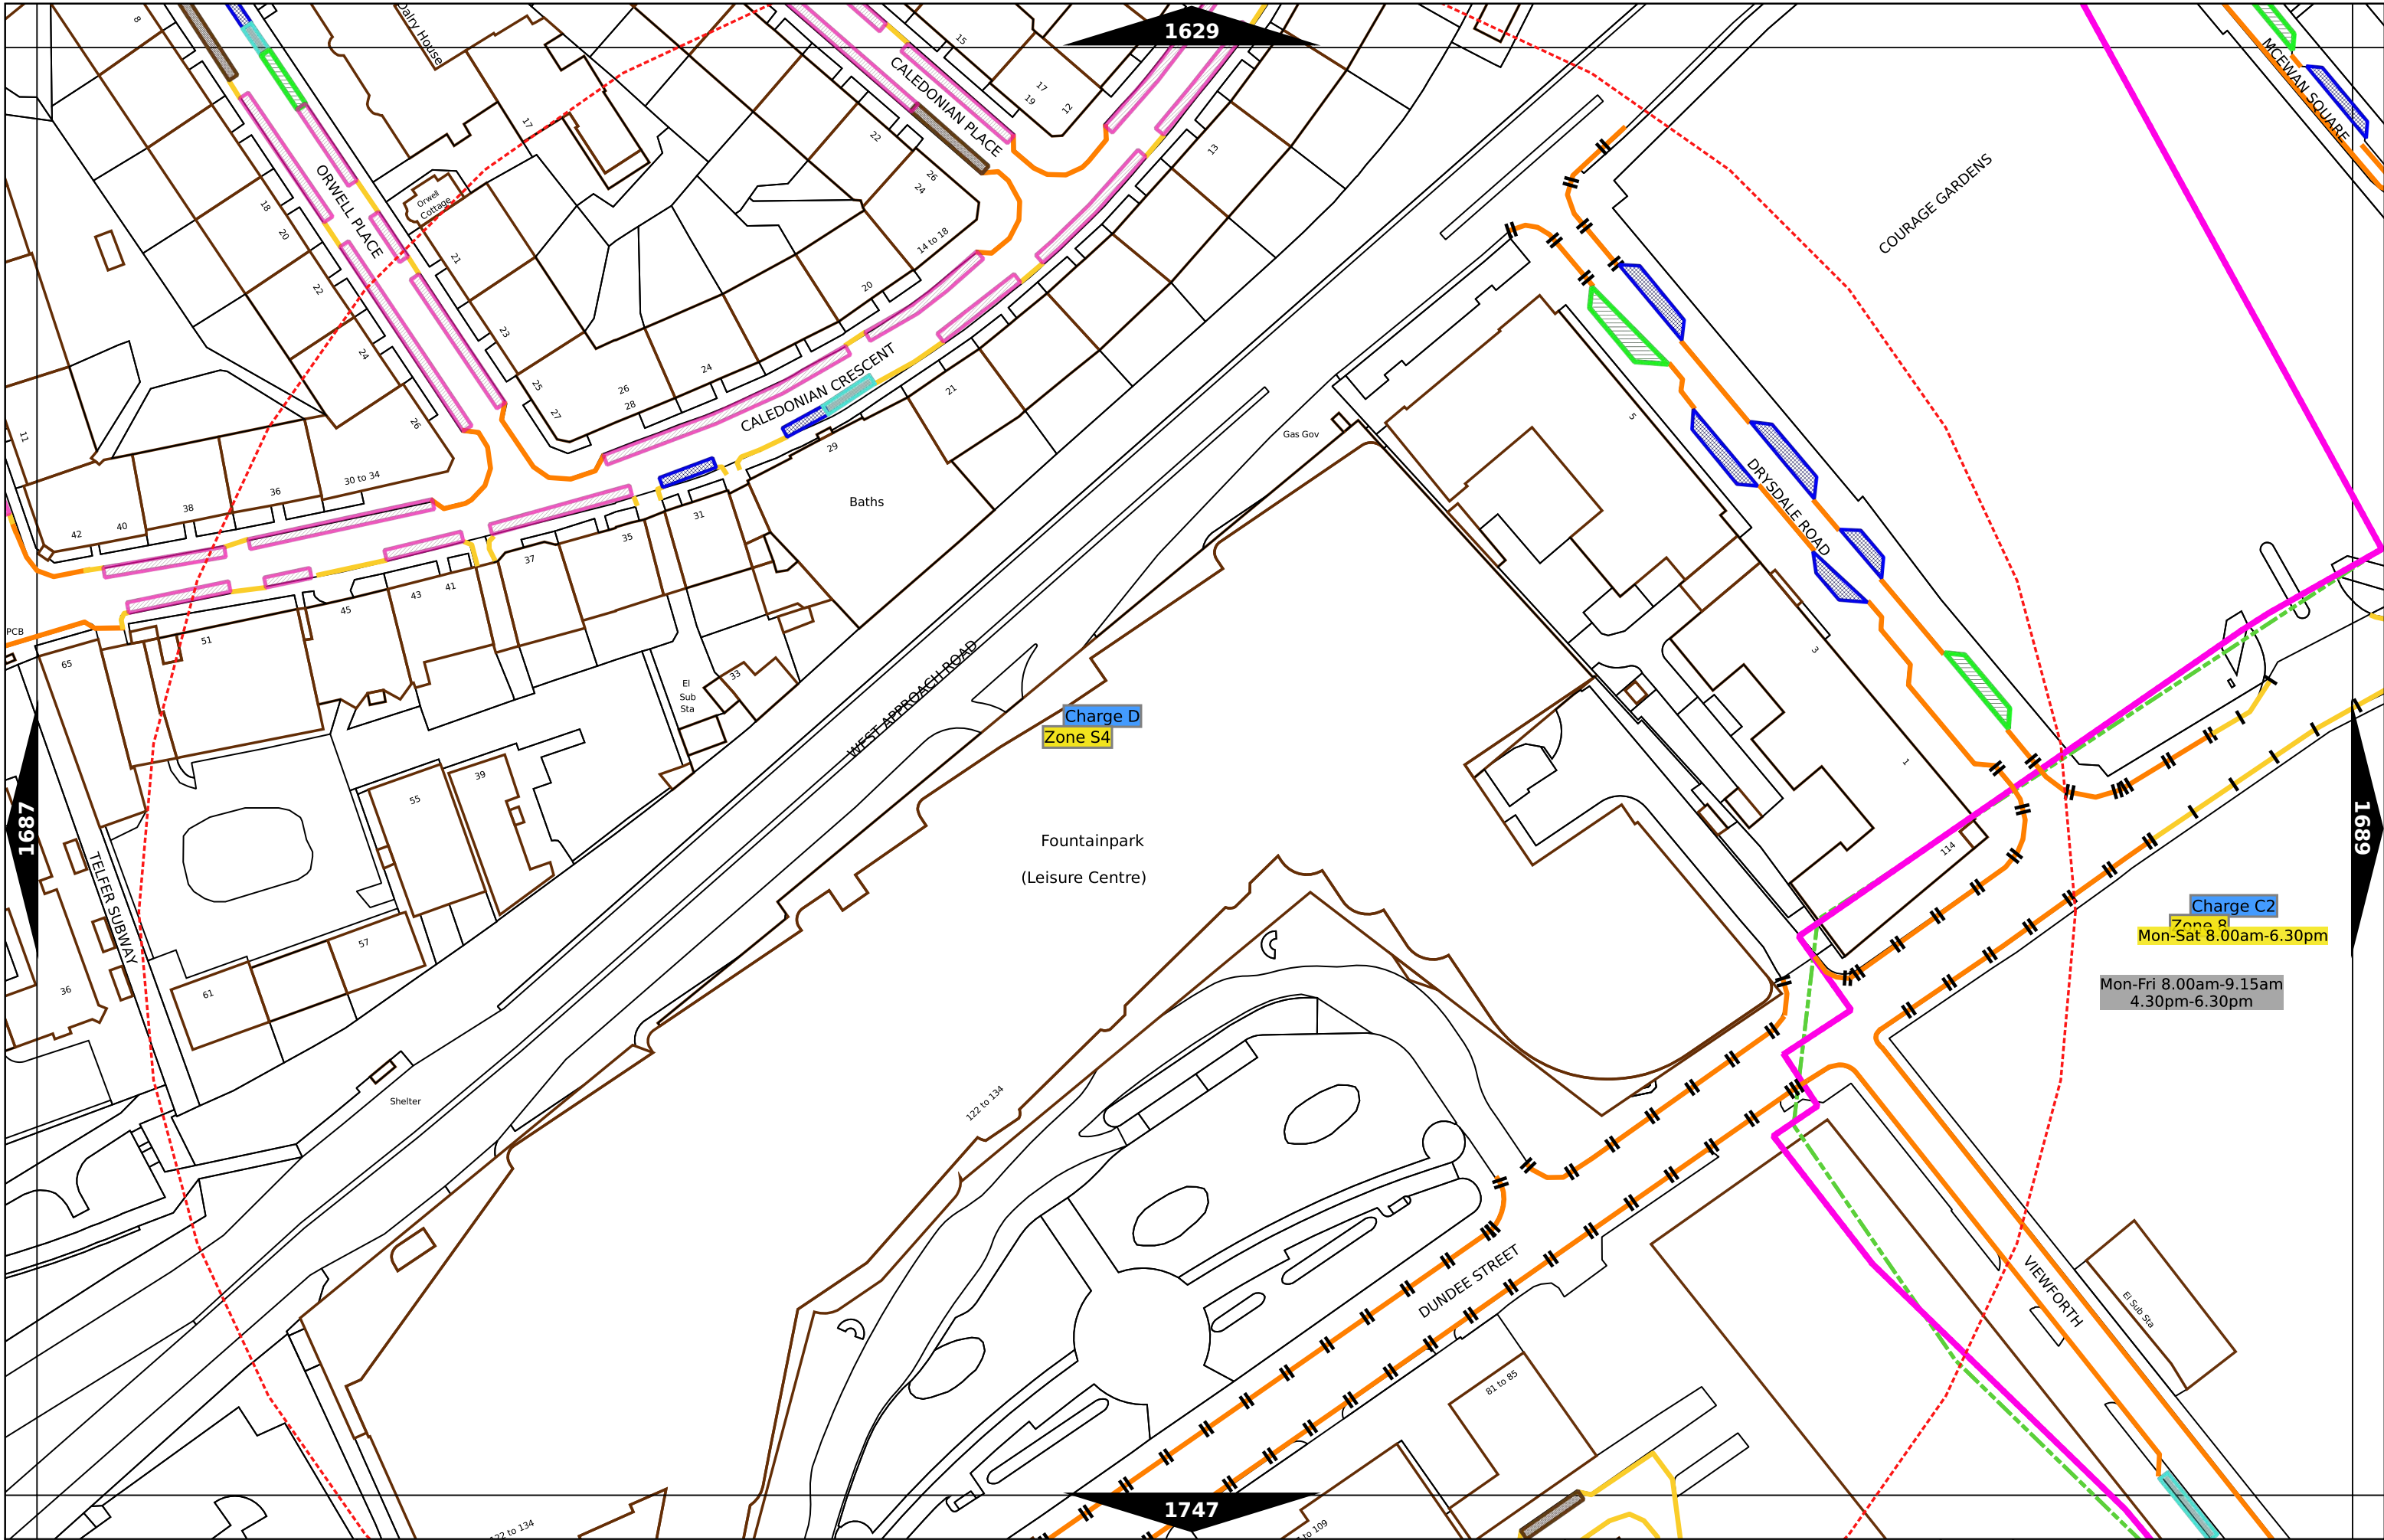

Scale at A3	1:1000
Print Date	27-Mar-2019
Map Tile	1159
Version	2
Status	PROPOSED

Charge D
Zone S4

Charge C2
Zone 8
Mon-Sat 8.00am-6.30pm
Mon-Fri 8.00am-9.15am
4.30pm-6.30pm

Scale at A3	1:1000
Print Date	27-Mar-2019
Map Tile	1688
Version	2
Status	PROPOSED

Scale at A3	1:1000
Print Date	27-Mar-2019
Map Tile	1689
Version	2
Status	PROPOSED

Scale at A3	1:1000
Print Date	27-Mar-2019
Map Tile	1746
Version	2
Status	PROPOSED

Scale at A3	1:1000
Print Date	27-Mar-2019
Map Tile	1747
Version	2
Status	PROPOSED

Scale at A3	1:1000
Print Date	27-Mar-2019
Map Tile	1748
Version	2
Status	PROPOSED

Scale at A3	1:1000
Print Date	27-Mar-2019
Map Tile	1805
Version	2
Status	PROPOSED

Scale at A3	1:1000
Print Date	27-Mar-2019
Map Tile	1866
Version	2
Status	PROPOSED