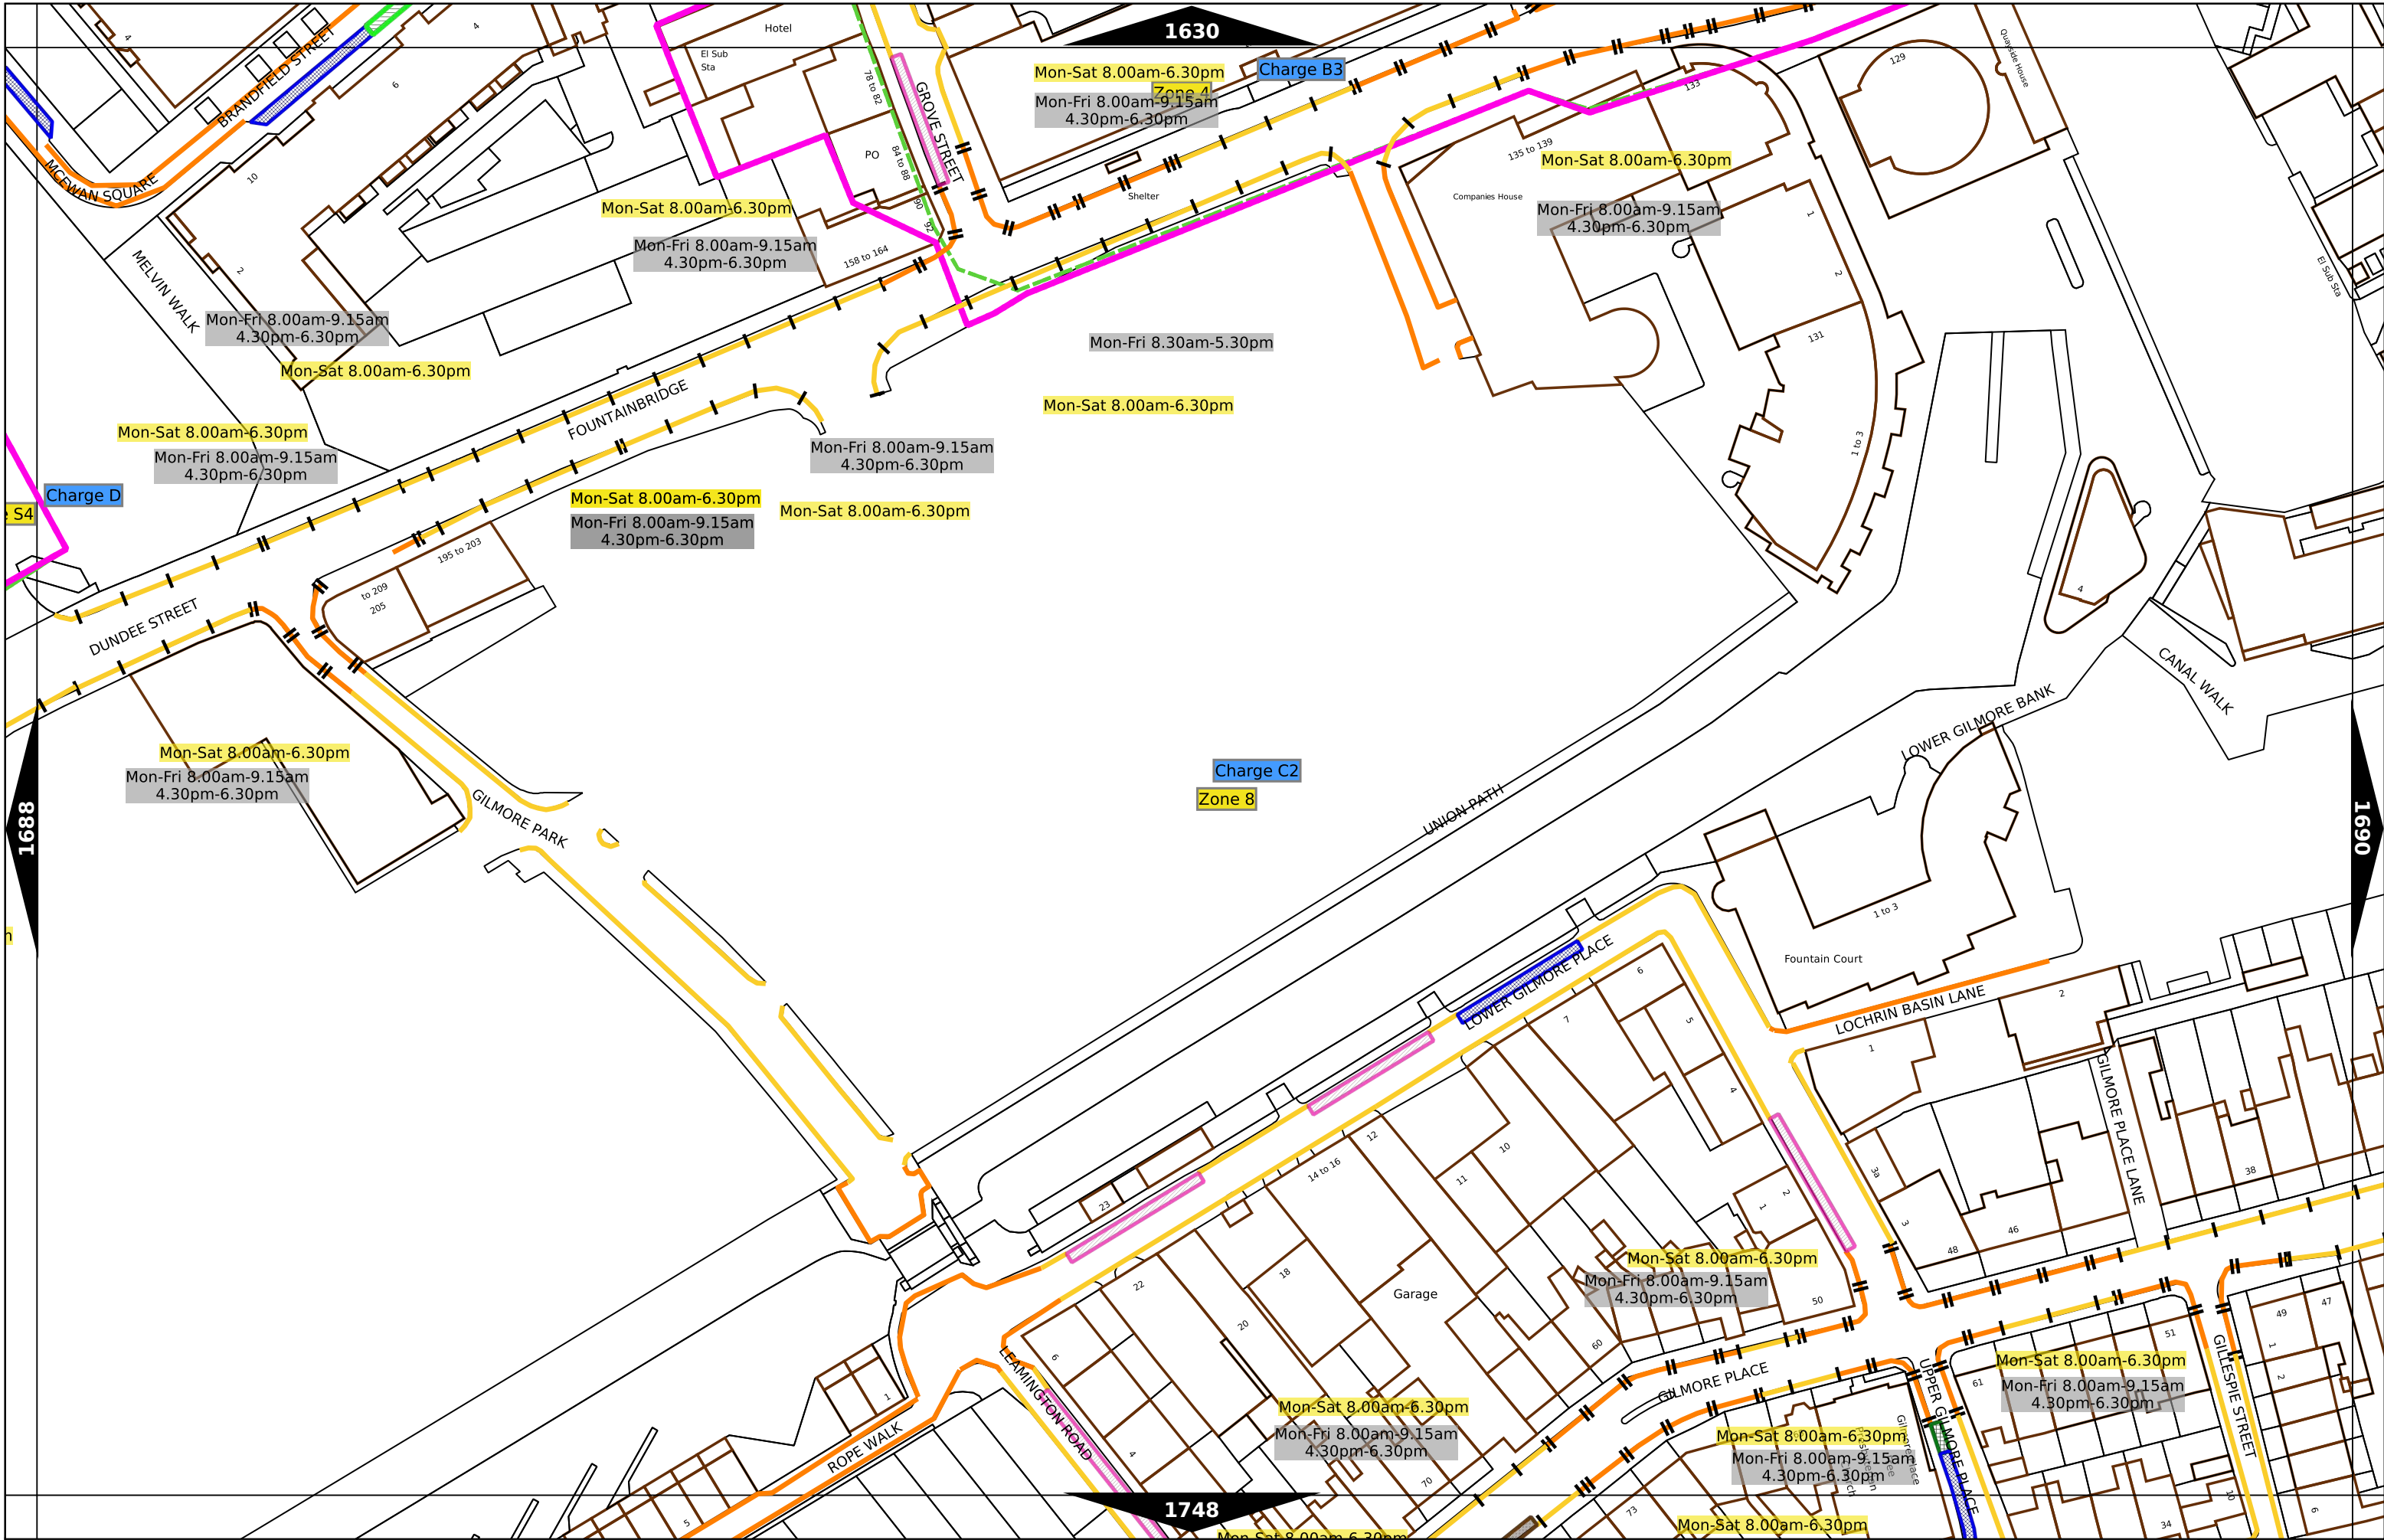

Scale at A3	1:1000
Print Date	27-Mar-2019
Map Tile	1159
Version	2
Status	PROPOSED

Charge D
Zone S4

Charge C2
Zone 8
Mon-Sat 8.00am-6.30pm
Mon-Fri 8.00am-9.15am
4.30pm-6.30pm

Scale at A3	1:1000
Print Date	27-Mar-2019
Map Tile	1688
Version	2
Status	PROPOSED

Scale at A3	1:1000
Print Date	27-Mar-2019
Map Tile	1689
Version	2
Status	PROPOSED

Scale at A3	1:1000
Print Date	27-Mar-2019
Map Tile	1746
Version	2
Status	PROPOSED

Scale at A3	1:1000
Print Date	27-Mar-2019
Map Tile	1747
Version	2
Status	PROPOSED

Scale at A3	1:1000
Print Date	27-Mar-2019
Map Tile	1748
Version	2
Status	PROPOSED

Scale at A3	1:1000
Print Date	27-Mar-2019
Map Tile	1805
Version	2
Status	PROPOSED

Scale at A3	1:1000
Print Date	27-Mar-2019
Map Tile	1866
Version	2
Status	PROPOSED