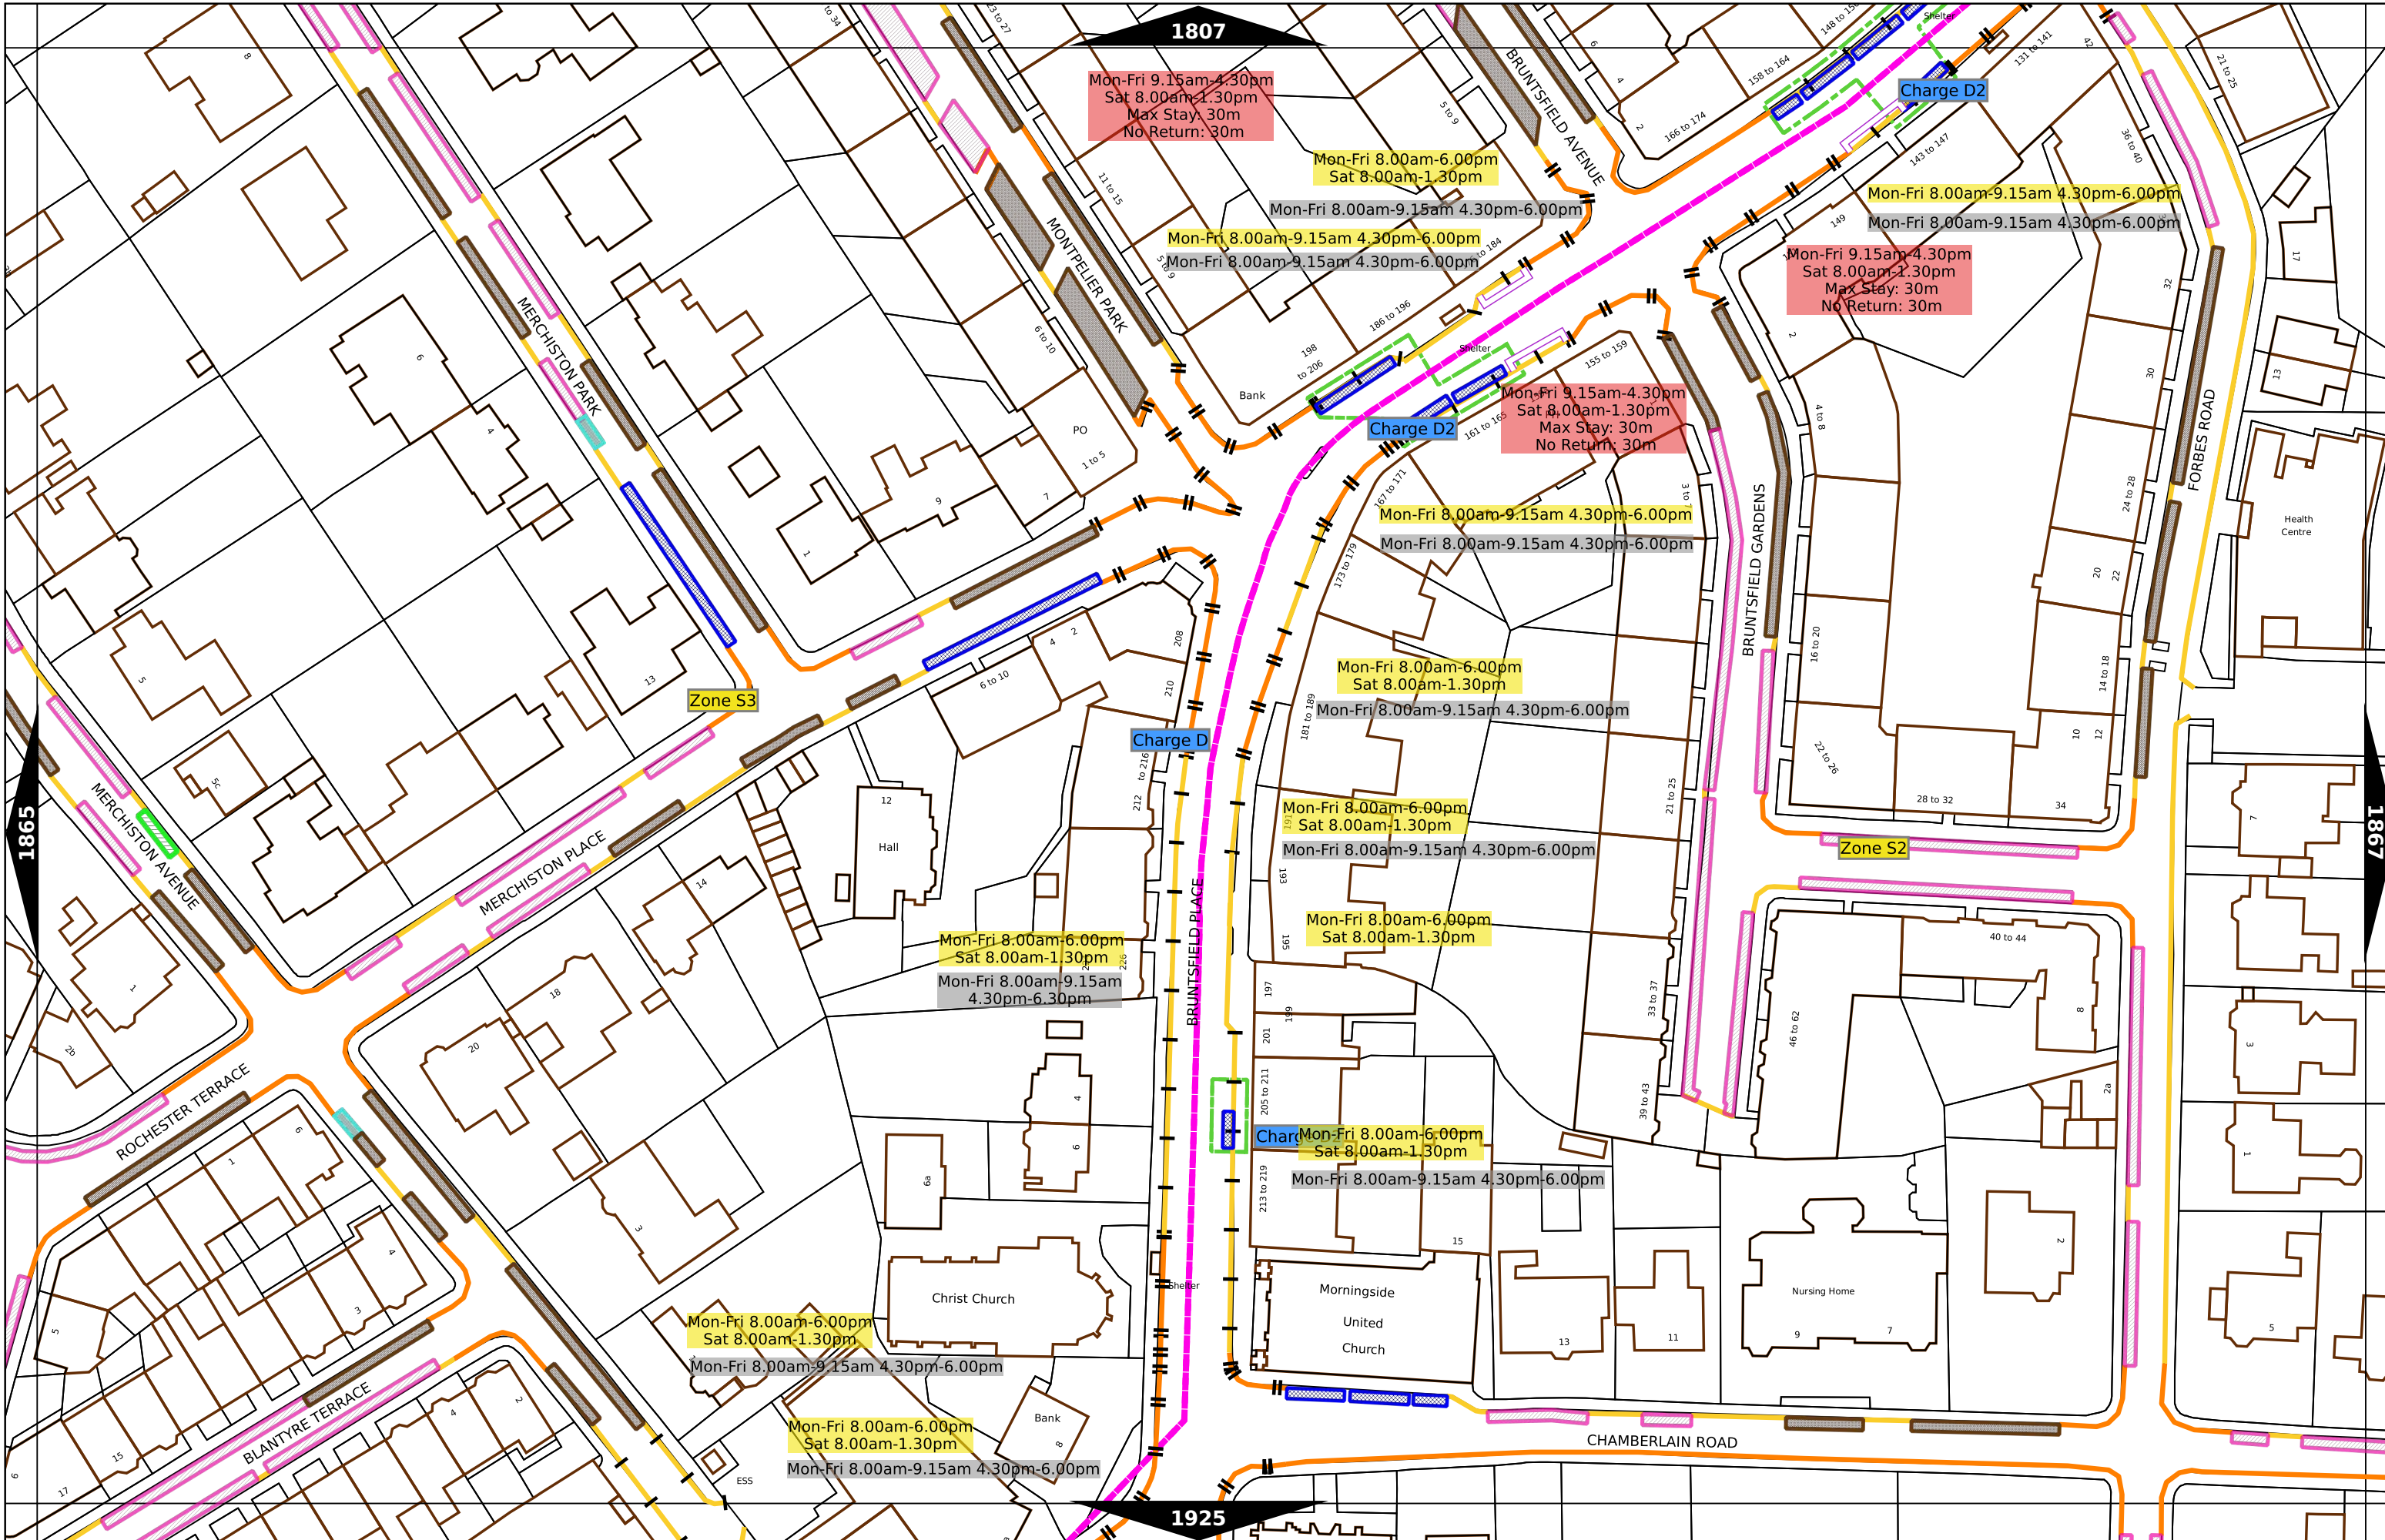

Scale at A3	1:1000
Print Date	27-Mar-2019
Map Tile	1689
Version	2
Status	PROPOSED

Scale at A3	1:1000
Print Date	27-Mar-2019
Map Tile	1746
Version	2
Status	PROPOSED

Scale at A3	1:1000
Print Date	27-Mar-2019
Map Tile	1747
Version	2
Status	PROPOSED

Scale at A3	1:1000
Print Date	27-Mar-2019
Map Tile	1748
Version	2
Status	PROPOSED

Scale at A3	1:1000
Print Date	27-Mar-2019
Map Tile	1805
Version	2
Status	PROPOSED

Scale at A3	1:1000
Print Date	27-Mar-2019
Map Tile	1866
Version	2
Status	PROPOSED