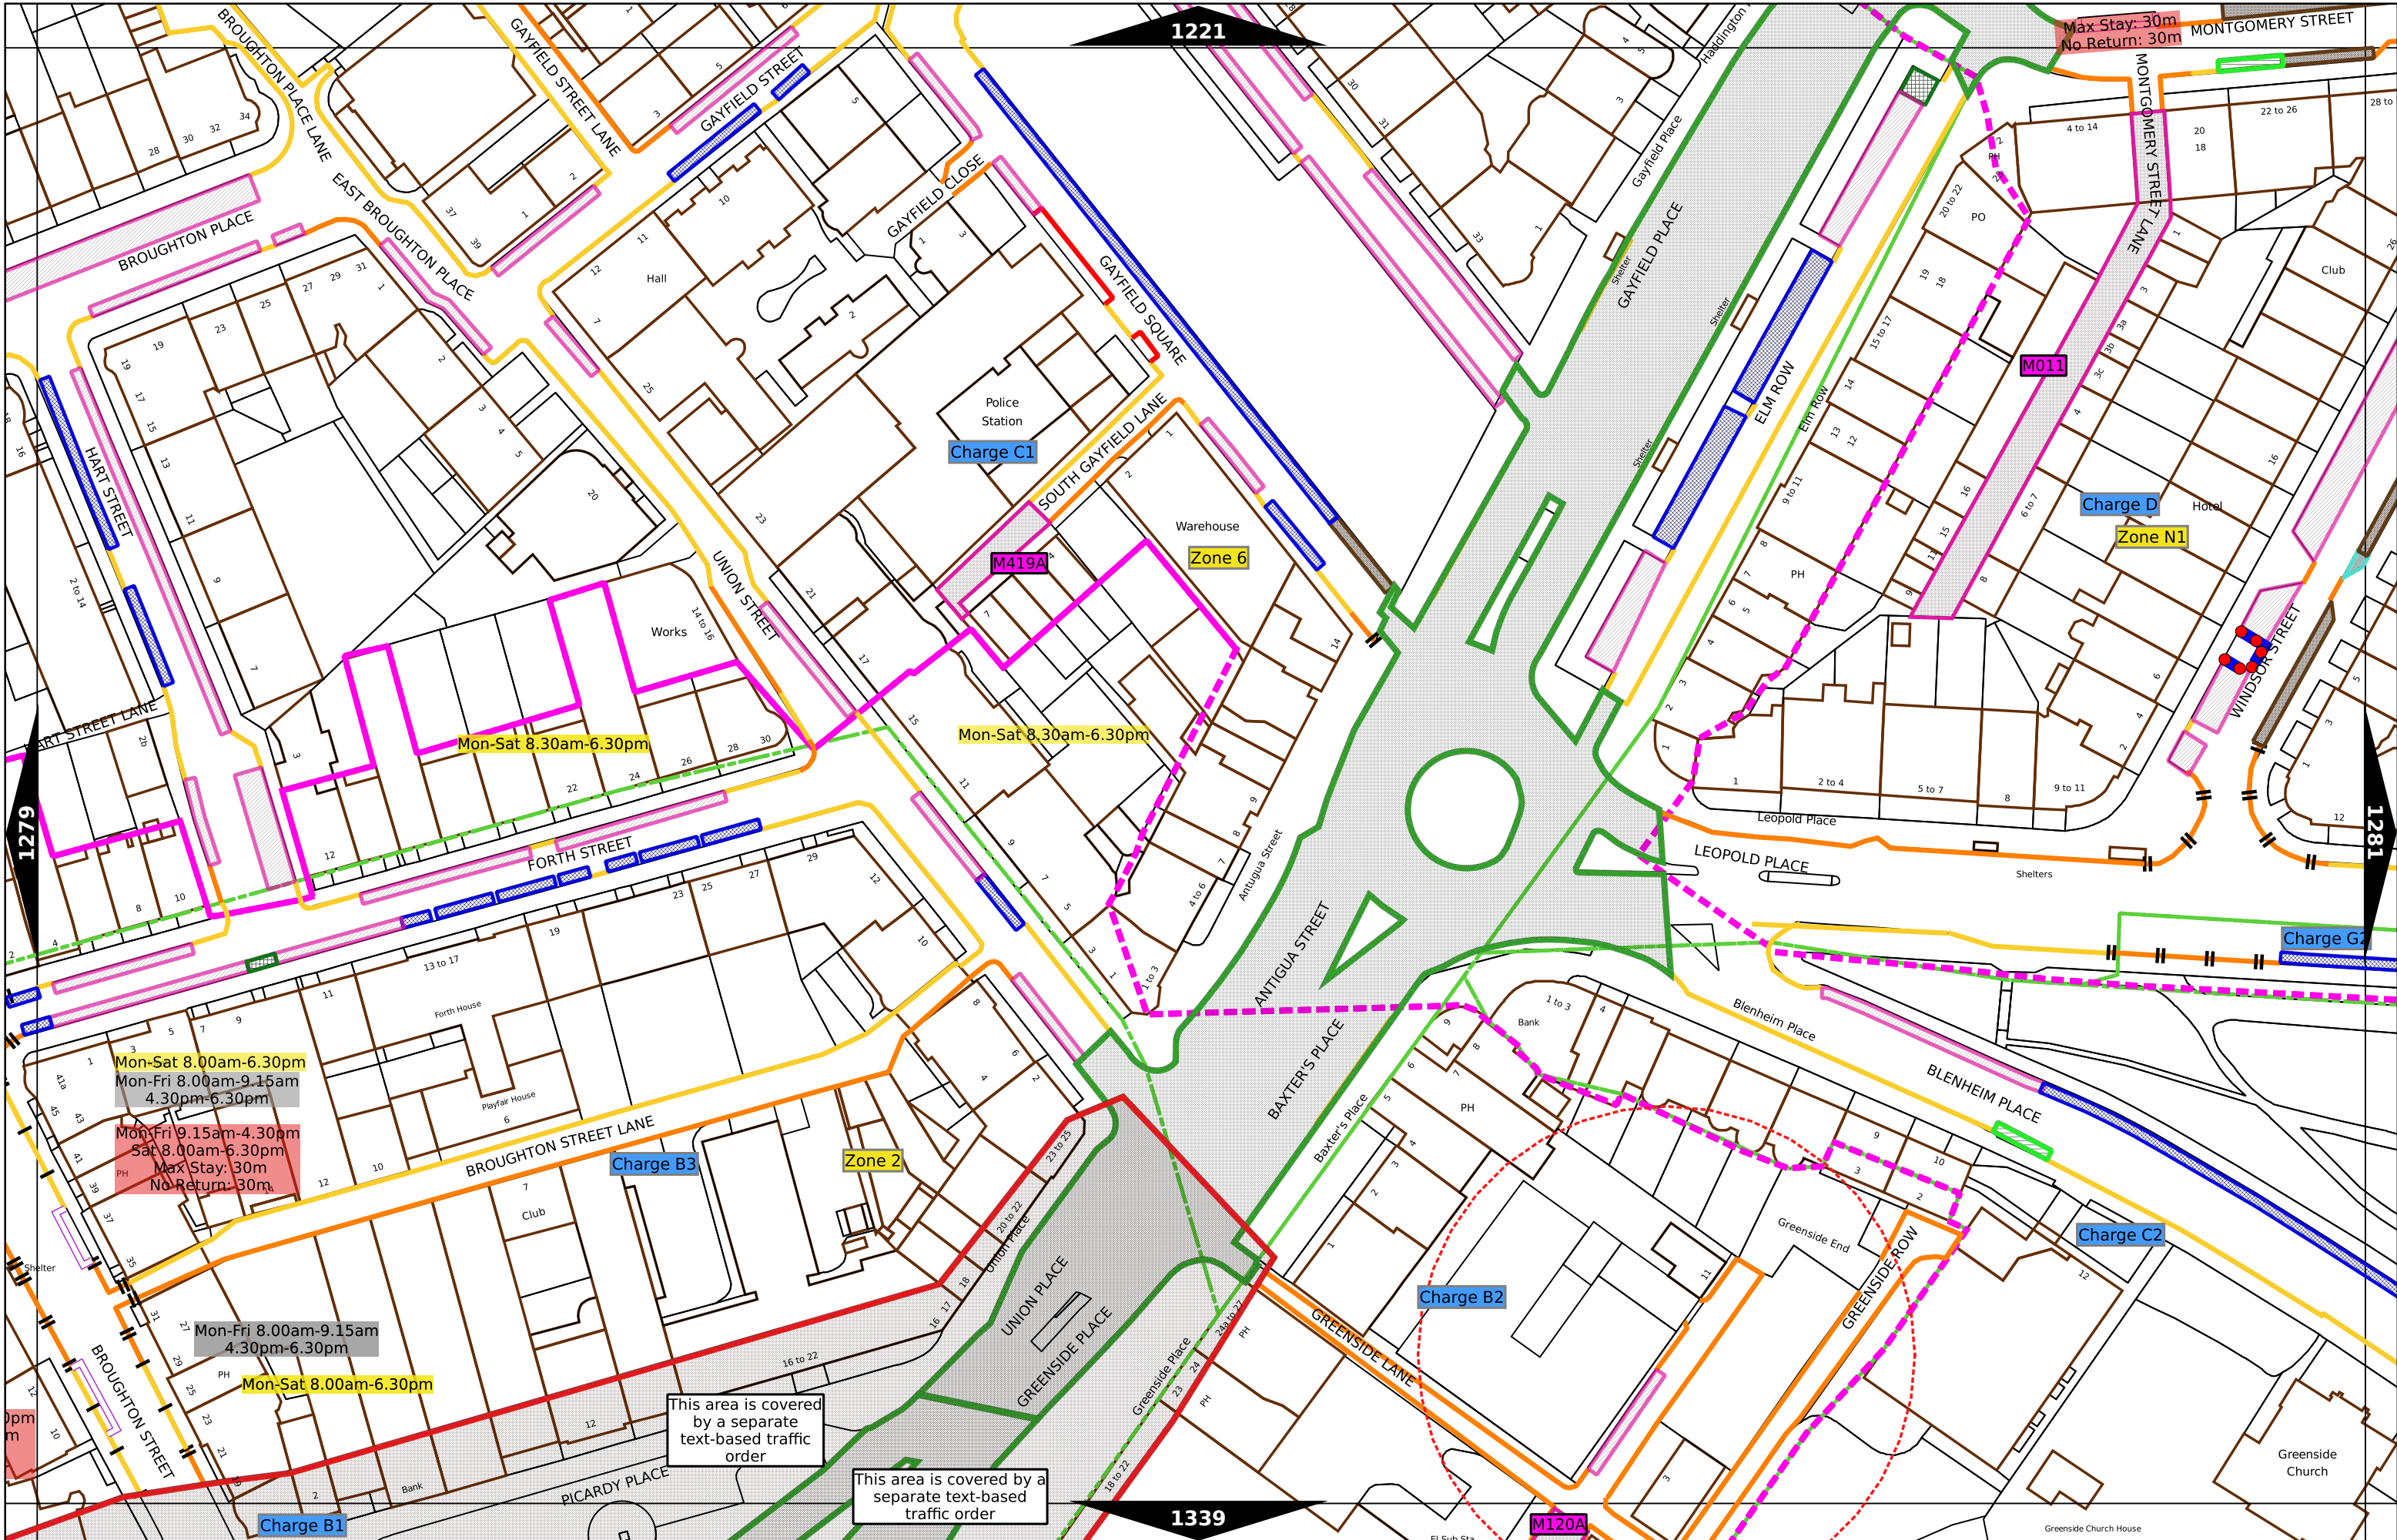

Scale at A3	1:1000
Print Date	27-Mar-2019
Map Tile	1159
Version	2
Status	PROPOSED

Charge D
Zone S4

Charge C2
Zone 8
Mon-Sat 8.00am-6.30pm
Mon-Fri 8.00am-9.15am
4.30pm-6.30pm

Scale at A3	1:1000
Print Date	27-Mar-2019
Map Tile	1688
Version	2
Status	PROPOSED

Scale at A3	1:1000
Print Date	27-Mar-2019
Map Tile	1689
Version	2
Status	PROPOSED

Scale at A3	1:1000
Print Date	27-Mar-2019
Map Tile	1746
Version	2
Status	PROPOSED

Scale at A3	1:1000
Print Date	27-Mar-2019
Map Tile	1747
Version	2
Status	PROPOSED

Scale at A3	1:1000
Print Date	27-Mar-2019
Map Tile	1748
Version	2
Status	PROPOSED

Scale at A3	1:1000
Print Date	27-Mar-2019
Map Tile	1805
Version	2
Status	PROPOSED

Scale at A3	1:1000
Print Date	27-Mar-2019
Map Tile	1866
Version	2
Status	PROPOSED