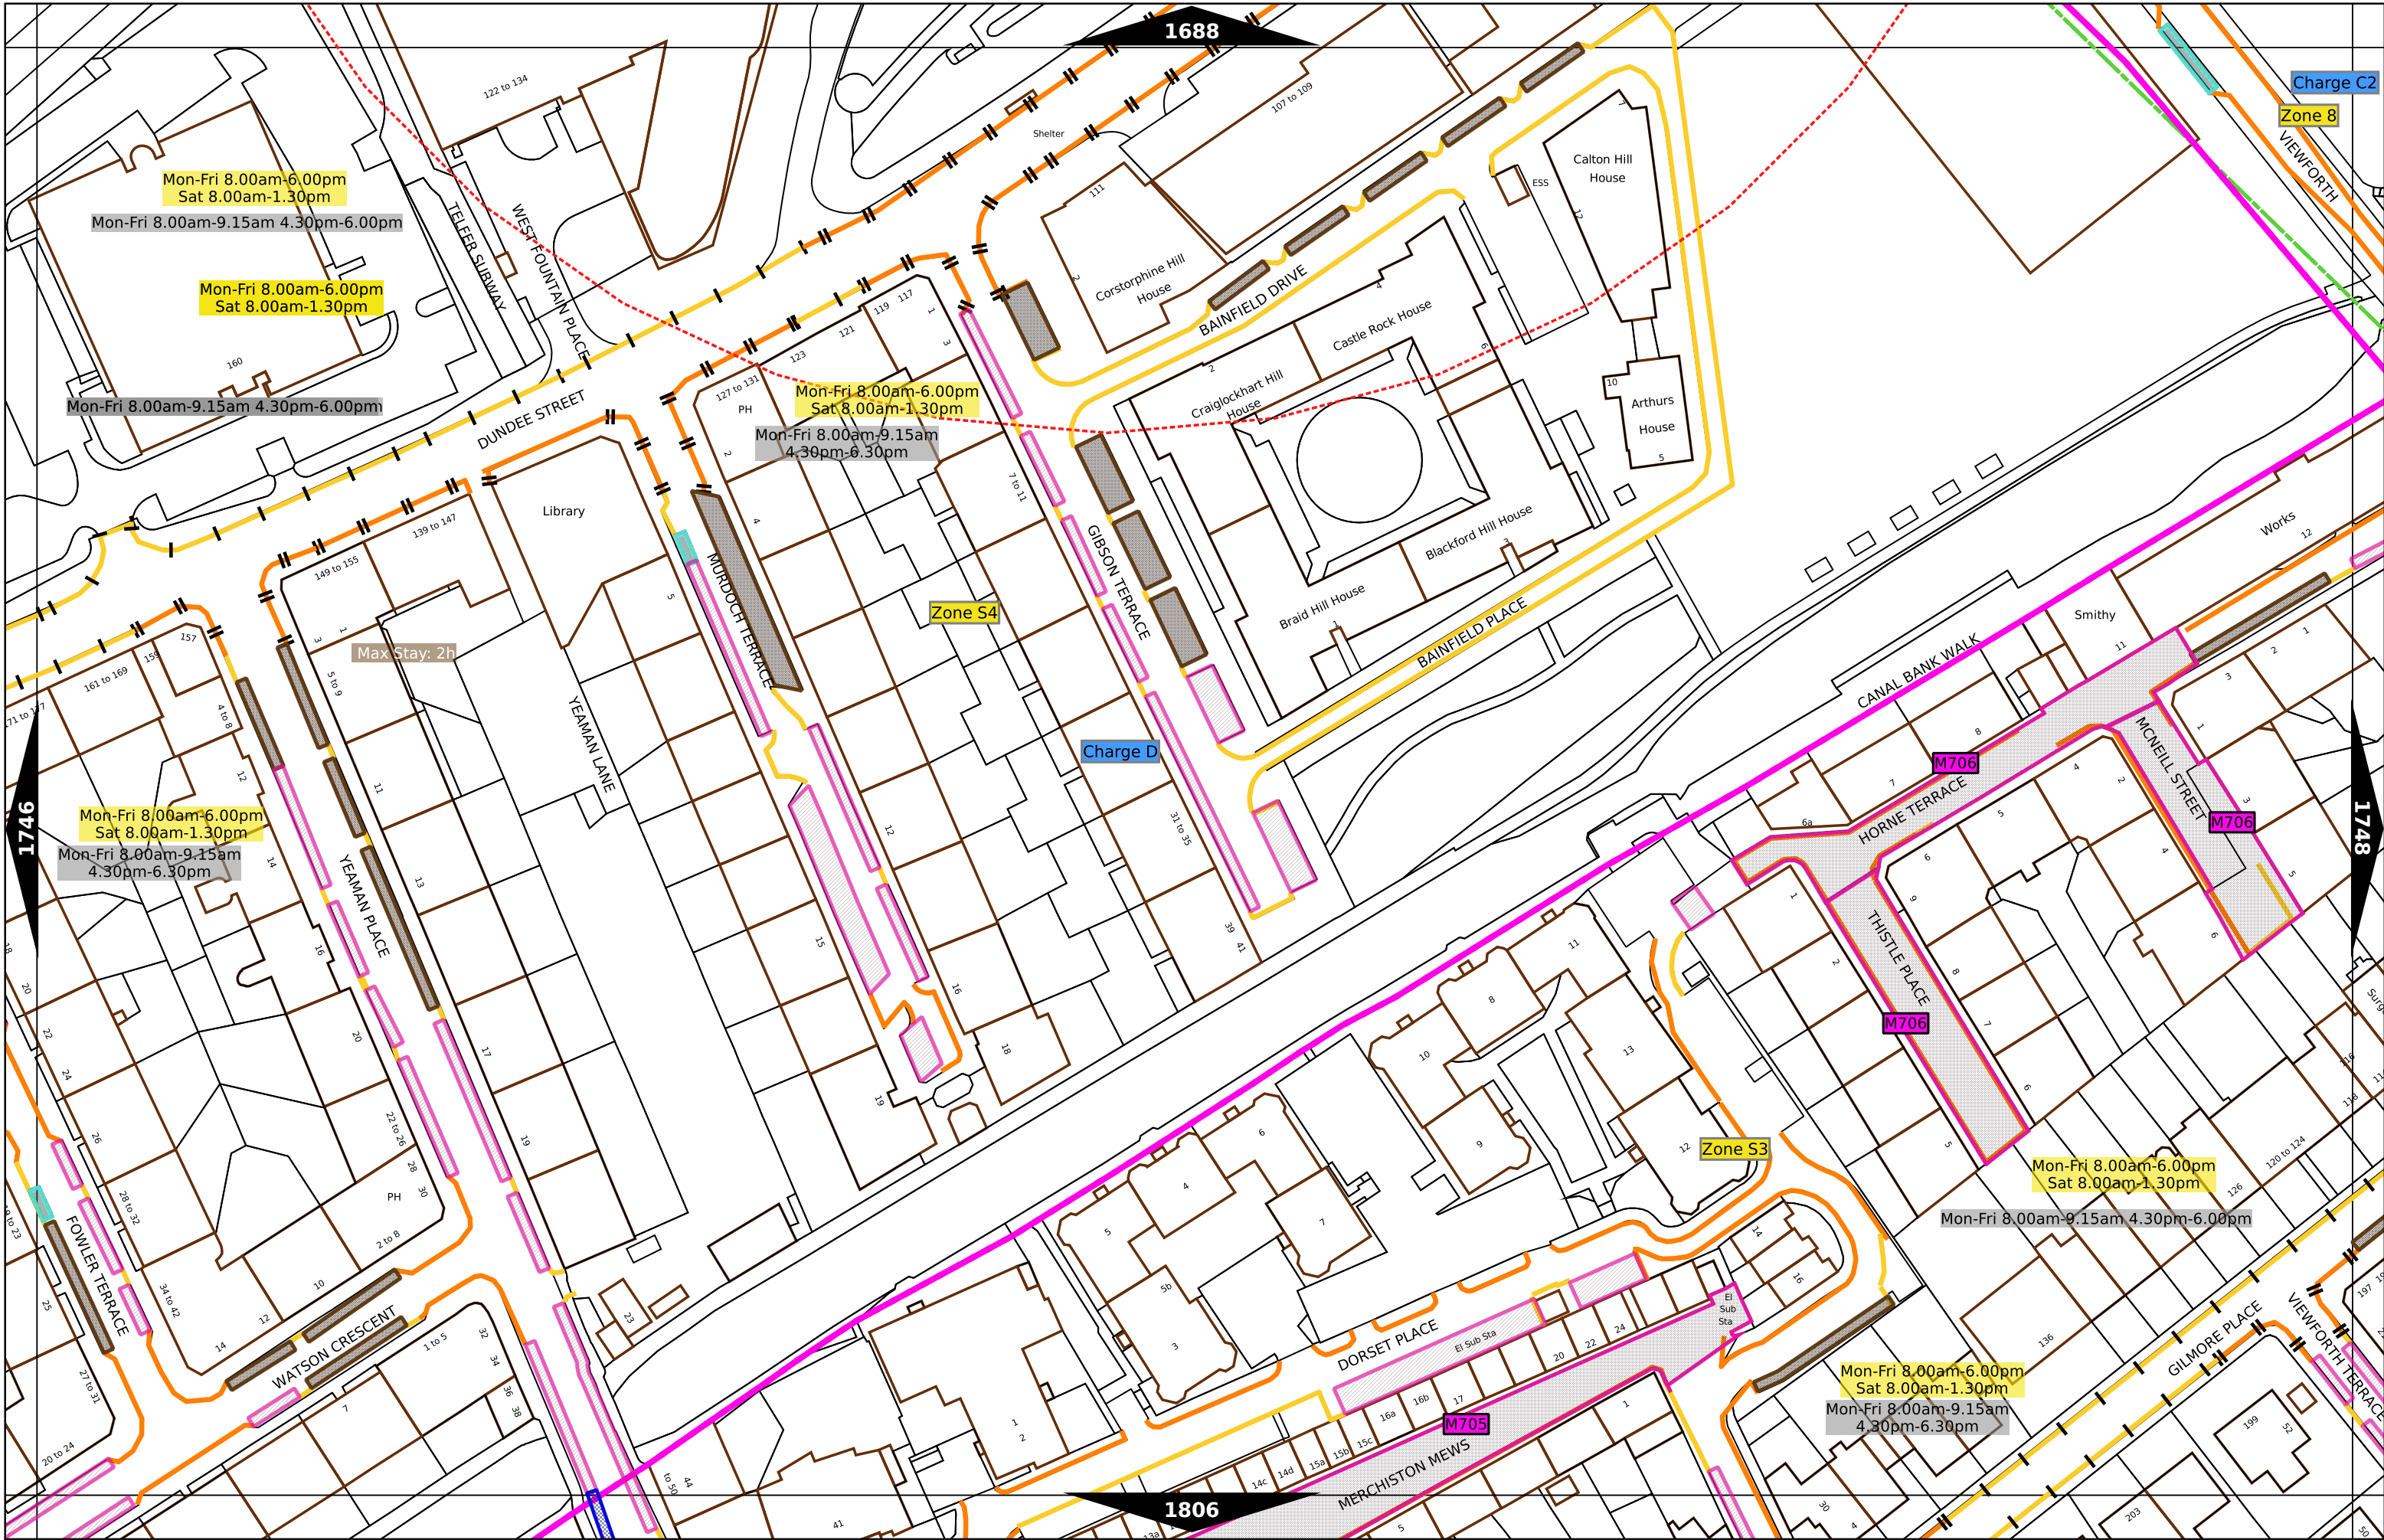

Scale at A3	1:1000
Print Date	27-Mar-2019
Map Tile	1159
Version	2
Status	PROPOSED

Charge D
Zone S4

Charge C2
Zone 8
Mon-Sat 8.00am-6.30pm
Mon-Fri 8.00am-9.15am
4.30pm-6.30pm

Scale at A3	1:1000
Print Date	27-Mar-2019
Map Tile	1688
Version	2
Status	PROPOSED

Scale at A3	1:1000
Print Date	27-Mar-2019
Map Tile	1689
Version	2
Status	PROPOSED

Scale at A3	1:1000
Print Date	27-Mar-2019
Map Tile	1746
Version	2
Status	PROPOSED

Scale at A3	1:1000
Print Date	27-Mar-2019
Map Tile	1747
Version	2
Status	PROPOSED

Scale at A3	1:1000
Print Date	27-Mar-2019
Map Tile	1748
Version	2
Status	PROPOSED

Scale at A3	1:1000
Print Date	27-Mar-2019
Map Tile	1805
Version	2
Status	PROPOSED

Scale at A3	1:1000
Print Date	27-Mar-2019
Map Tile	1866
Version	2
Status	PROPOSED