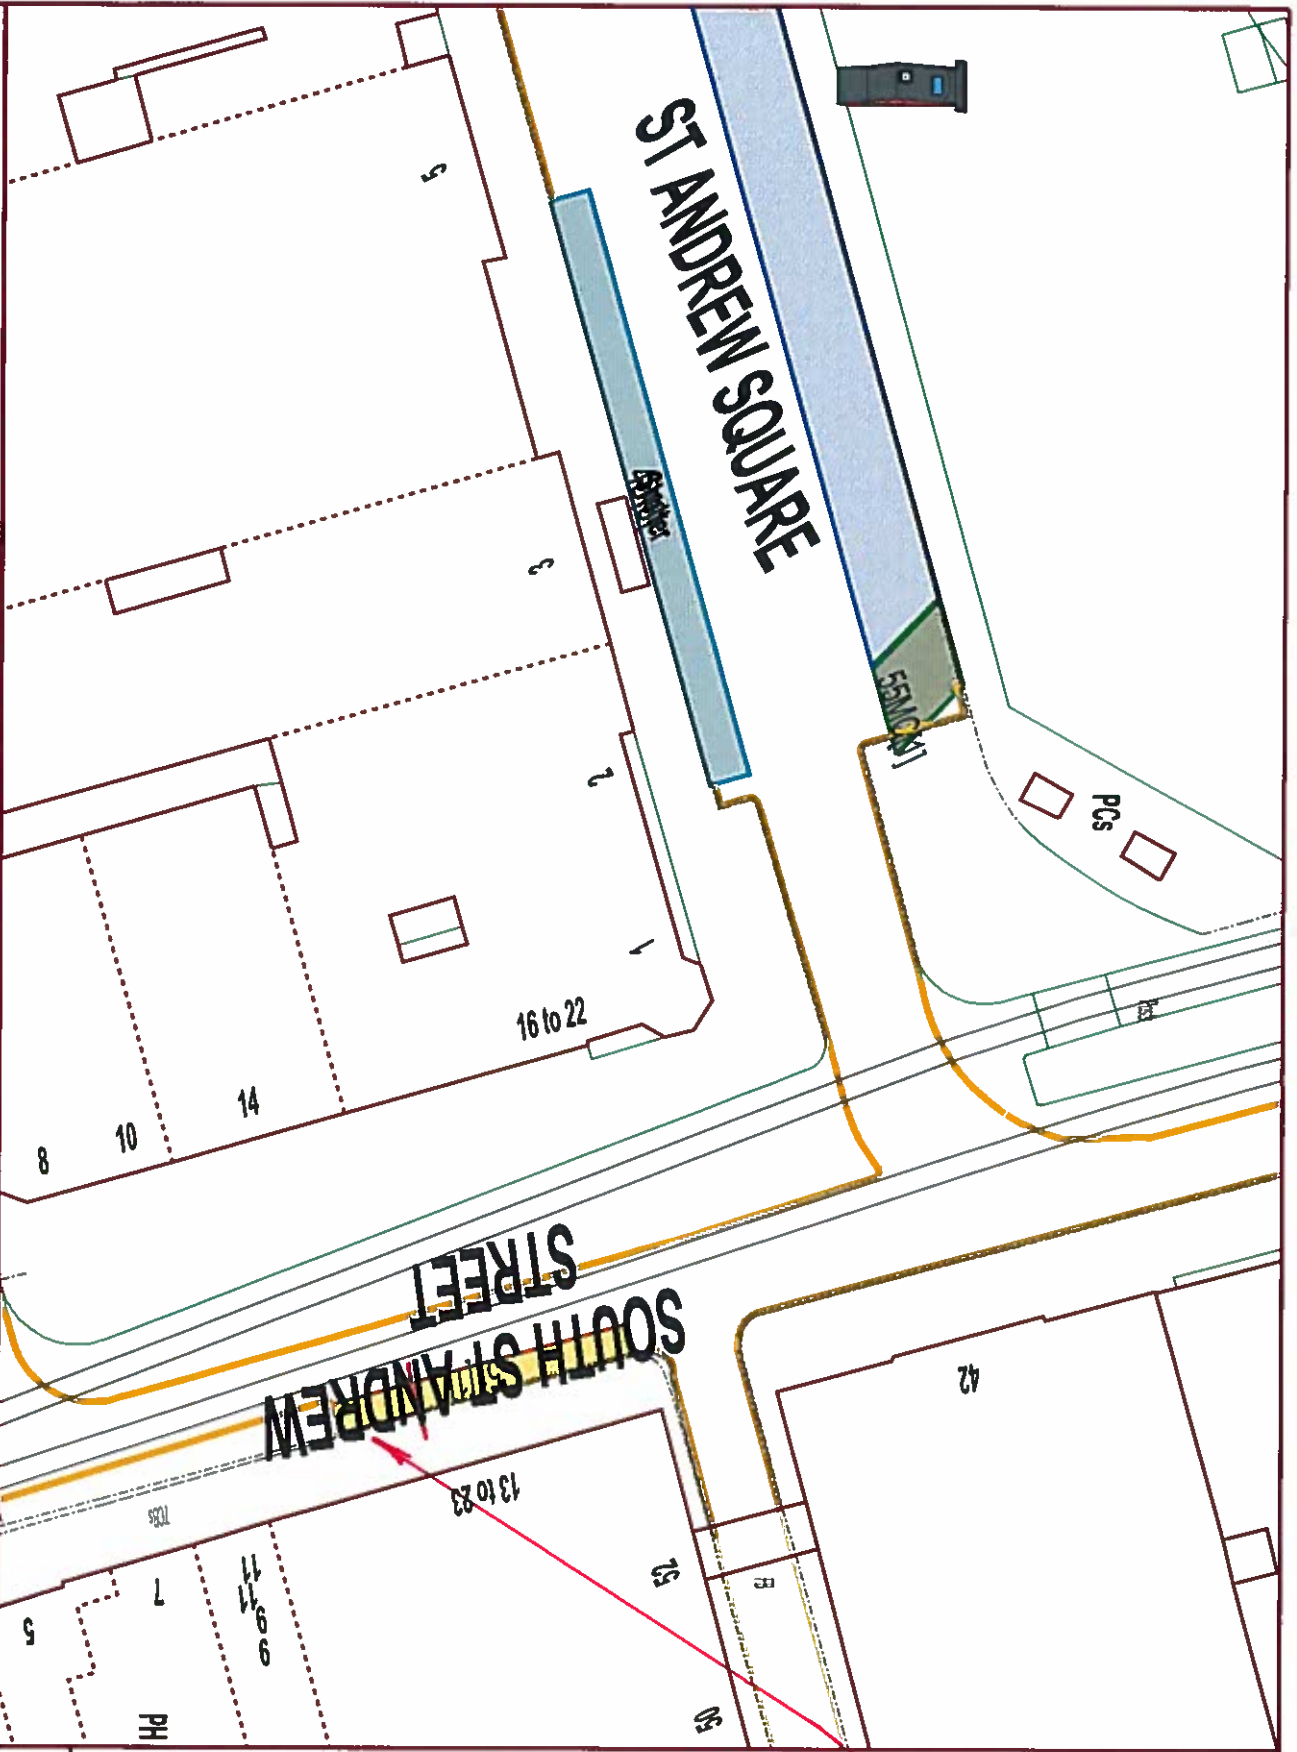

NOTES

REMOVE PART OF LOADING
PLACE TO ALLOW VEHICLES
TO MANOEURE WITHOUT
ENCROACHING IN TO
TRAM LANE

EDINBURGH
THE CITY OF EDINBURGH COUNCIL
Services for Communities,
4 East Market Street, Edinburgh EH8 8DN
Tel: 0131 200 2000

**SOUTH ST ANDREW STREET
LOADING RESTRICTIONS**

1:500

Produced using Scanlon's CS

Date: 05/06/2014

Drawn By:

Dwg No: