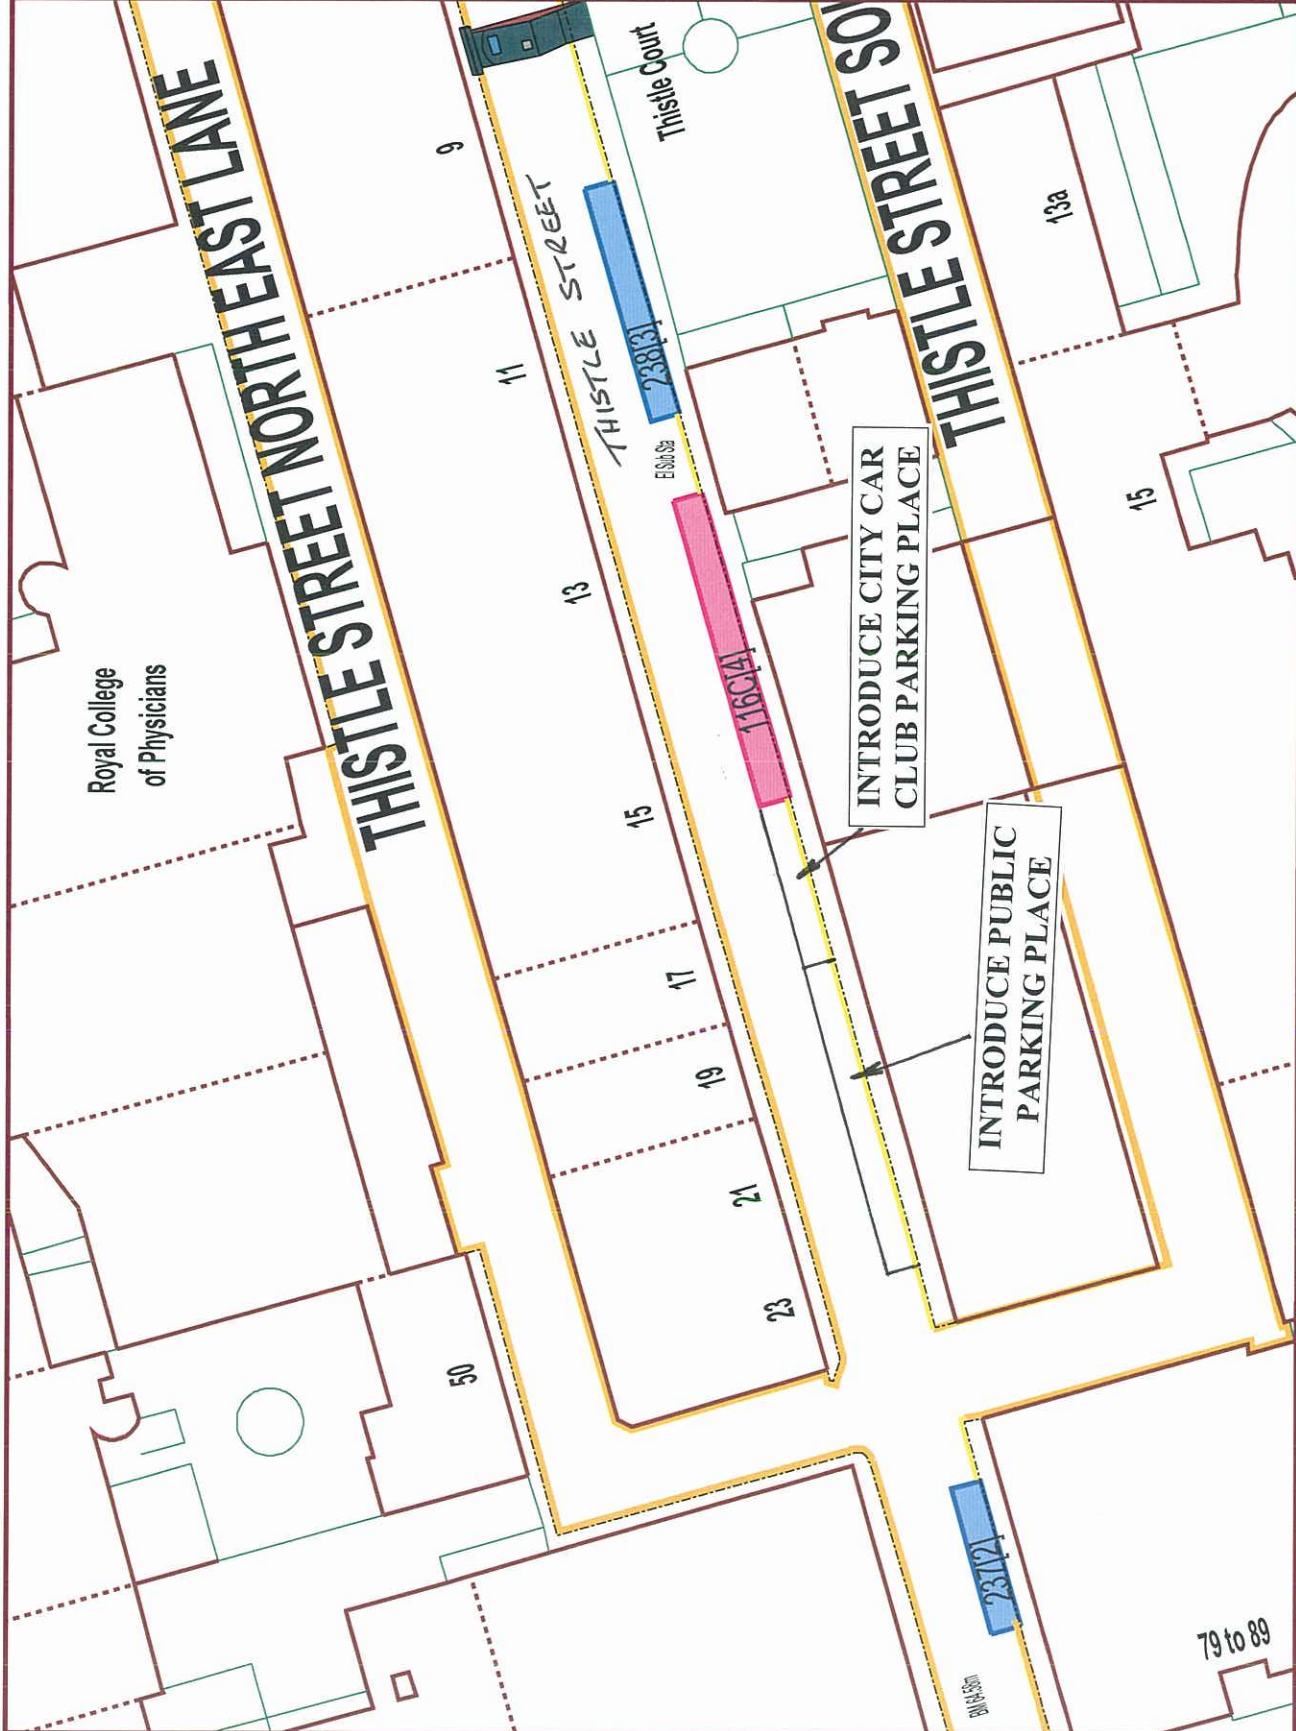

NOTES

Produced using Smallworld GIS

Date: 01/07/2011

Drawn By:

Dwg No.:

1:500

THISTLE STREET
WAITING RESTRICTIONS

EDINBURGH
THE CITY OF EDINBURGH COUNCIL
City Development Department,
1 Cockburn Street, Edinburgh EH1 1ZL
Tel: 0131 200 2000

79 to 89

23(12)

ES&S 238(3)

116C(4)

Royal College
of Physicians