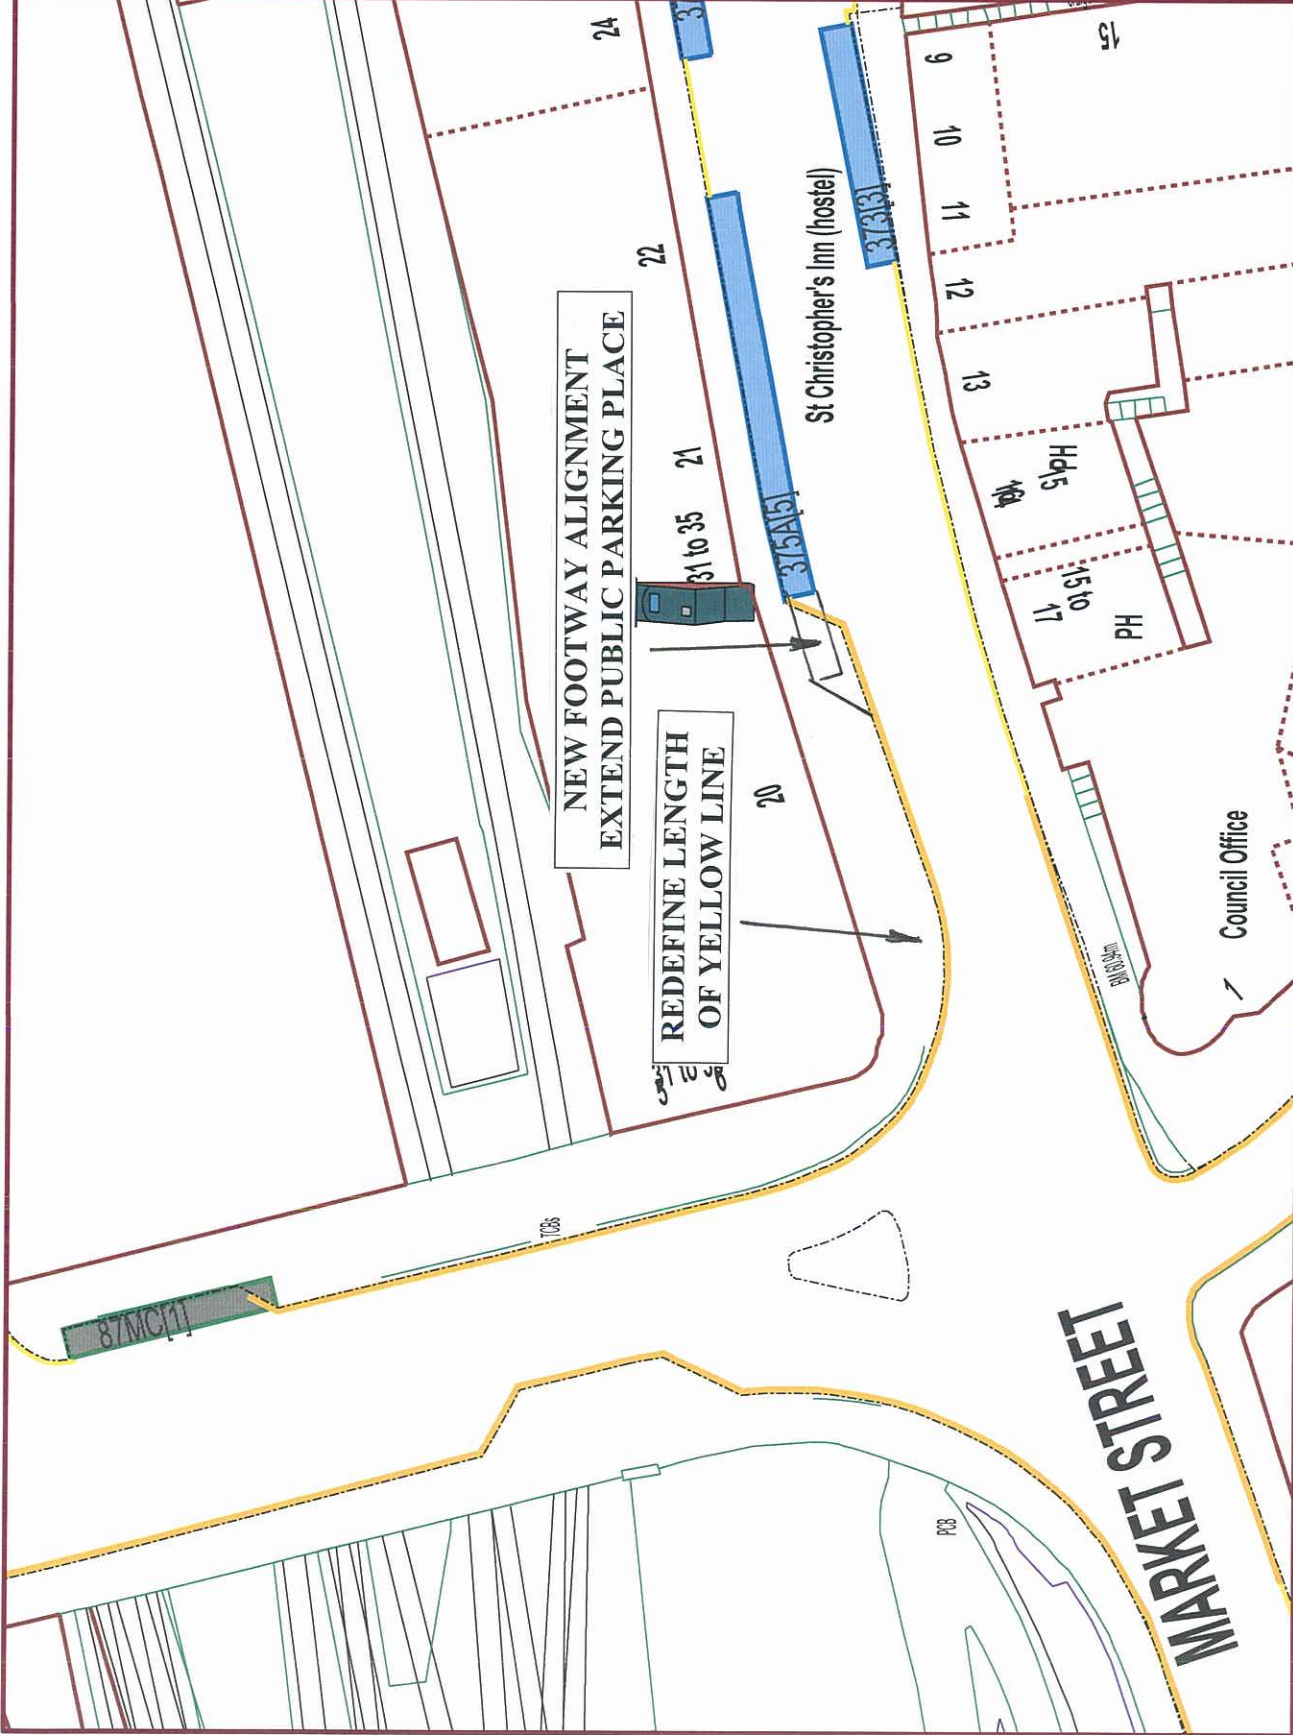

NOTES

Produced using Smallworld GIS

Date: 01/07/2011

Drawn By:

Dwg No:

1:500

MARKET STREET

WAITING RESTRICTIONS

EDINBURGH
THE CITY OF EDINBURGH COUNCIL
City Development Department,
1 Cockburn Street, Edinburgh EH1 1ZL
Tel: 0131 200 2000