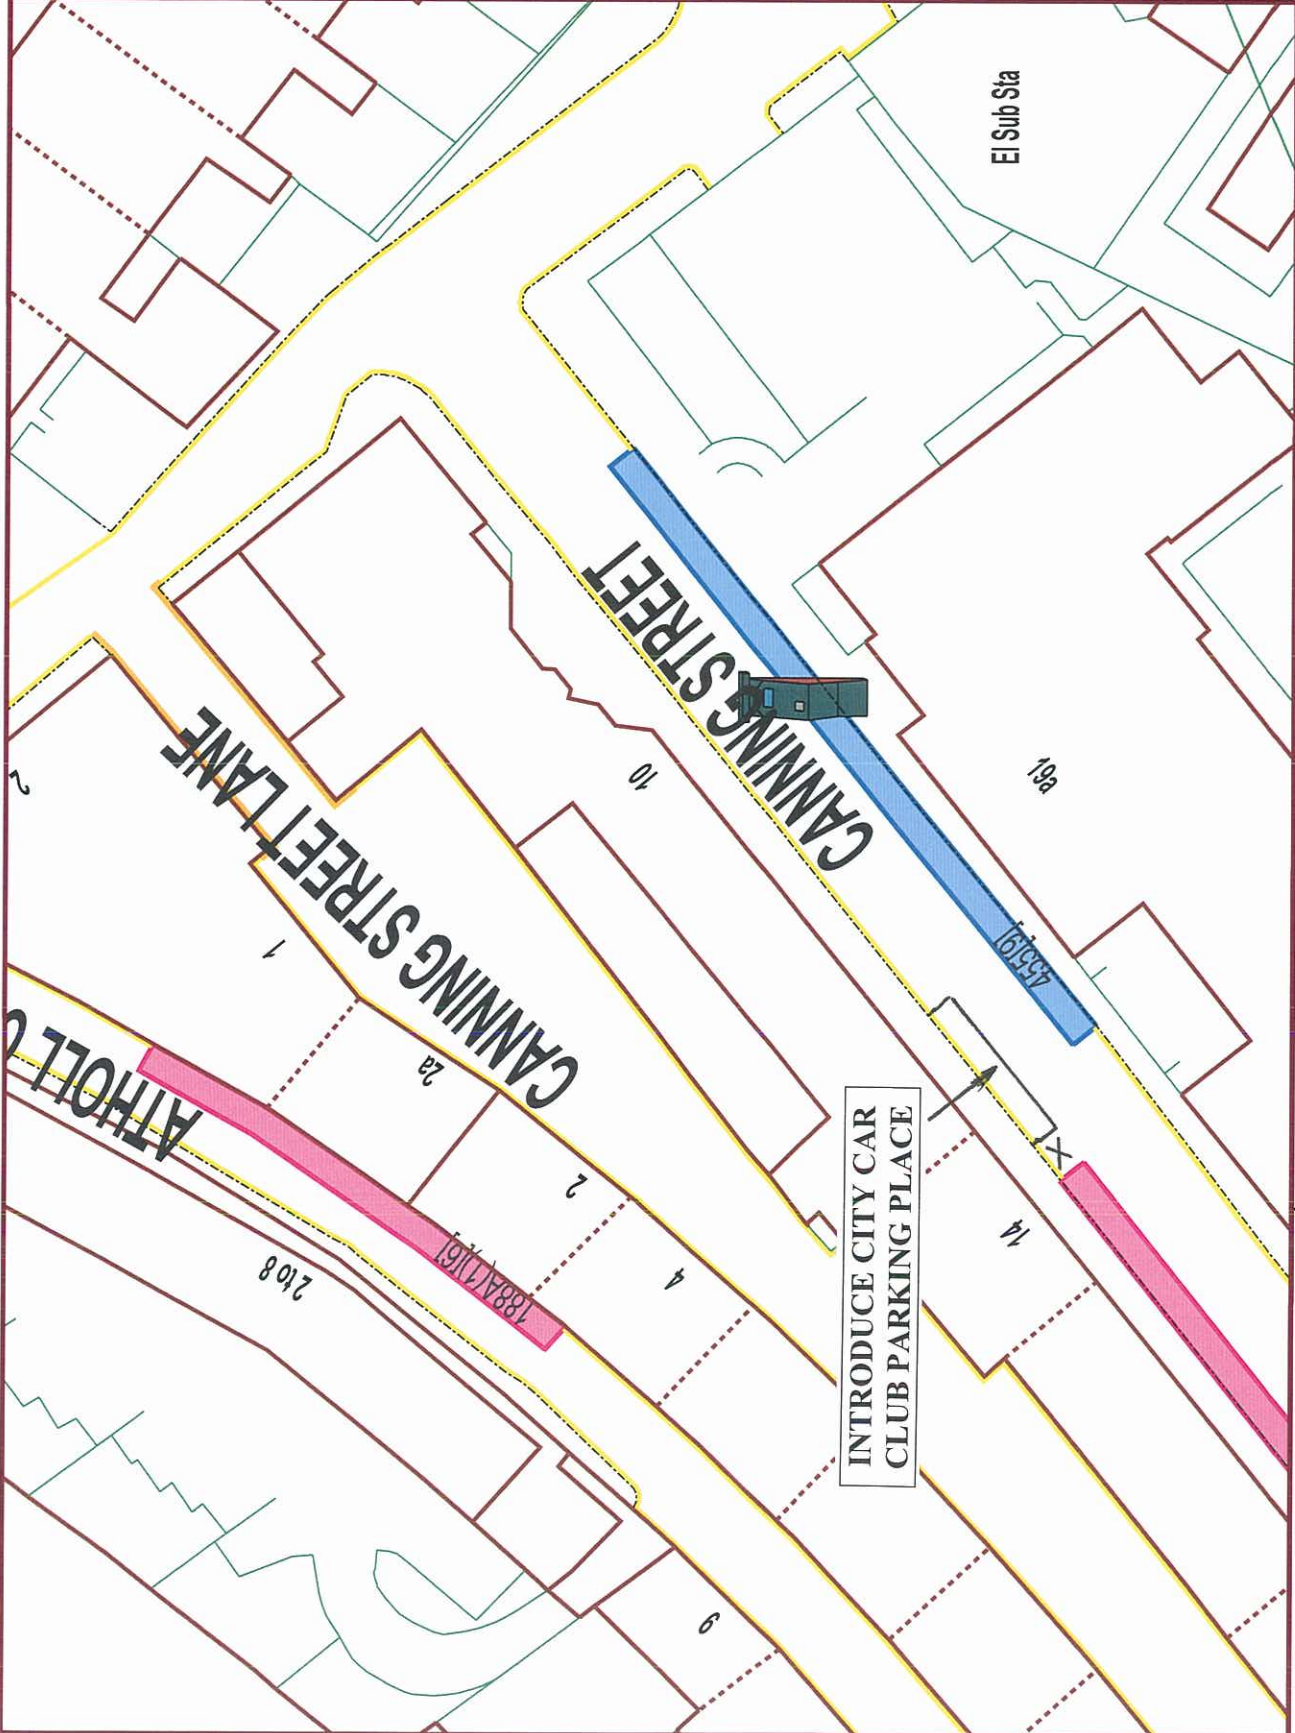

NOTES

Produced using Smallworld GIS

Date: 01/07/2011

Drawn By:

Dwg No:

El Sub Sta

1:500

CANNING STREET
CITY CAR CLUB PARKING PLACE

EDINBURGH
THE CITY OF EDINBURGH COUNCIL
City Development Department,
1 Cockburn Street, Edinburgh EH1 1ZL
Tel: 0131 220 2000

INTRODUCE CITY CAR CLUB PARKING PLACE

CANNING STREET

CANNING STREET LANE

ATHOLL STREET

2108

1884/1161

192a

455191

14

4

2

2a

10

1

2

9