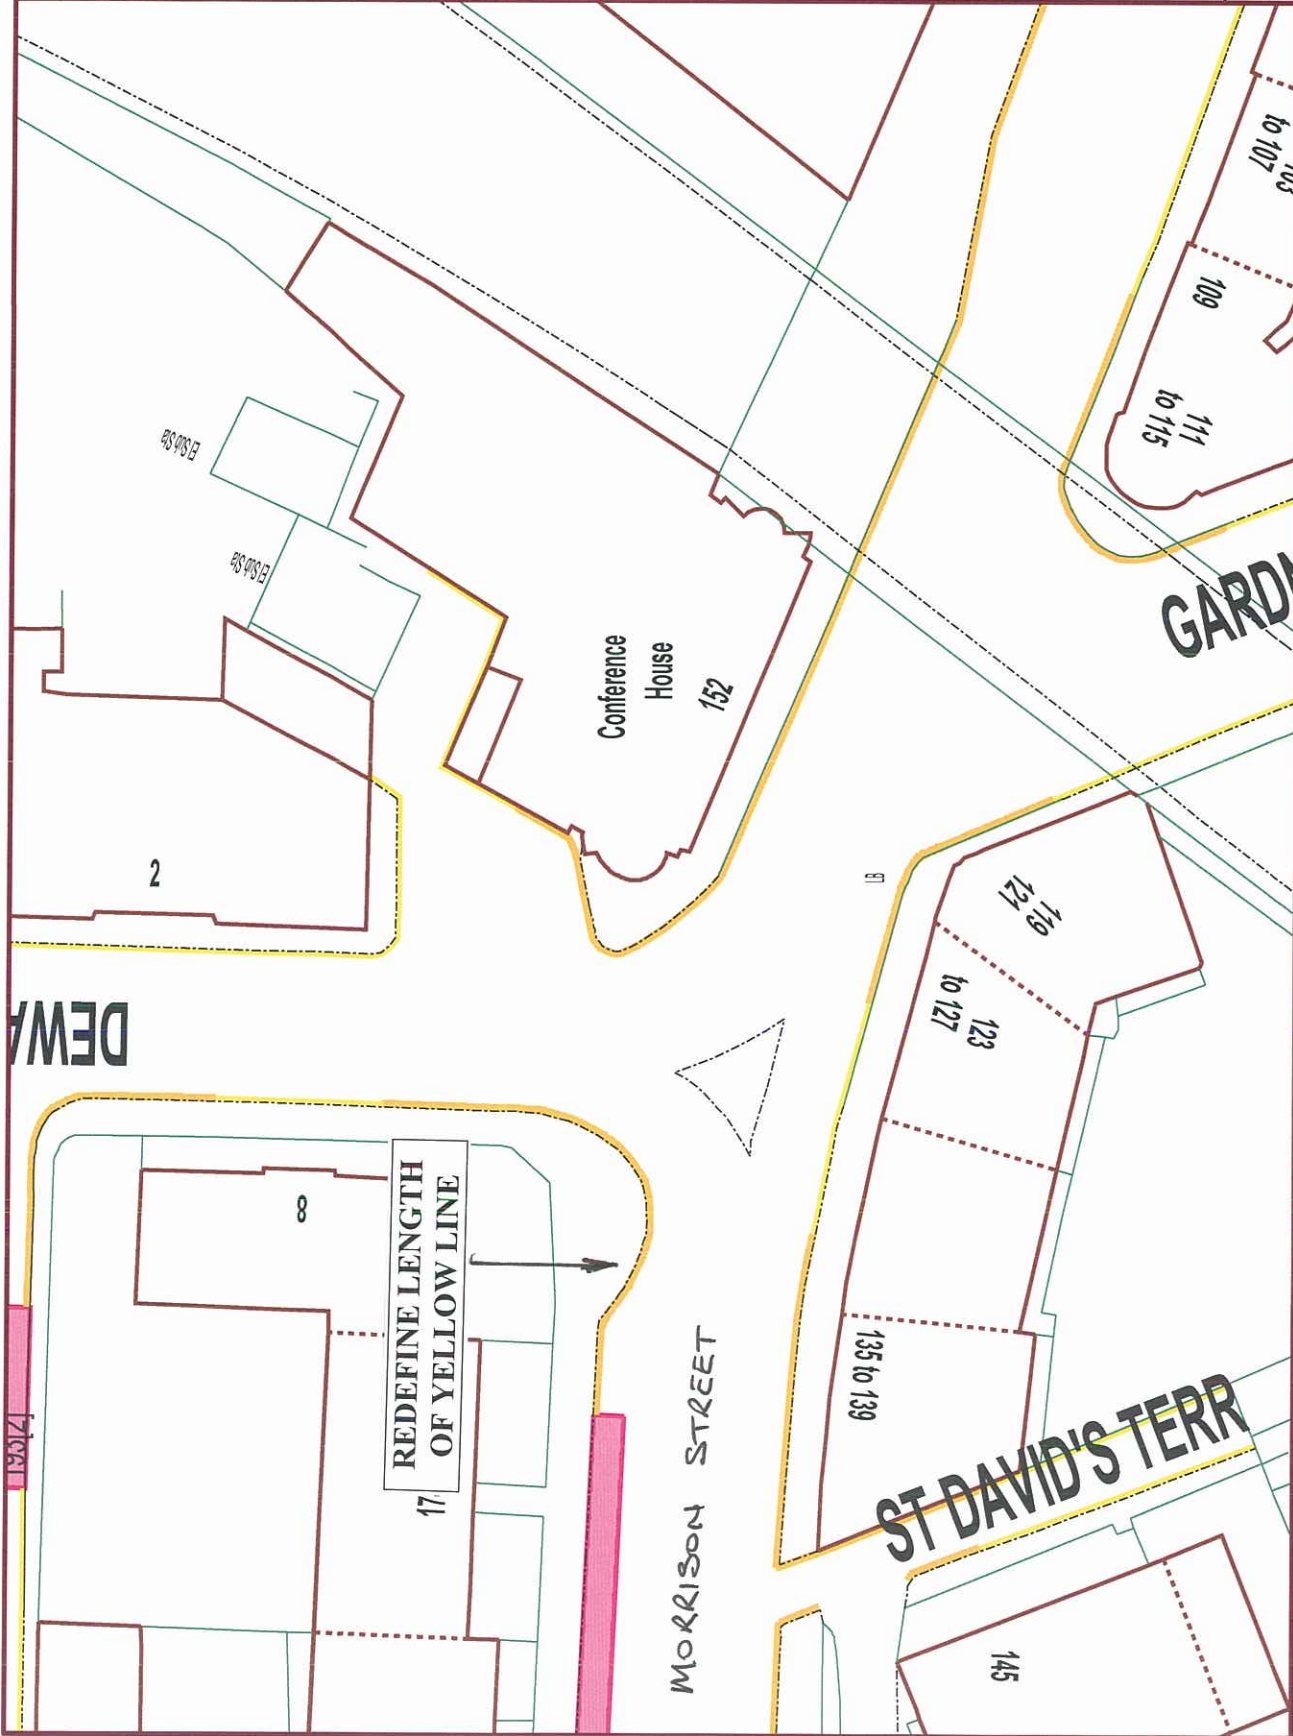

NOTES

Produced using Smallworld GIS

Date: 01/07/2011

Drawn By:

Dwg No:

1:500

MORRISON STREET

WAITING RESTRICTIONS

EDINBURGH

THE CITY OF EDINBURGH COUNCIL

City Development Department,

1 Cockburn Street, Edinburgh, EH1 1ZL

Tel: 0131 200 2000