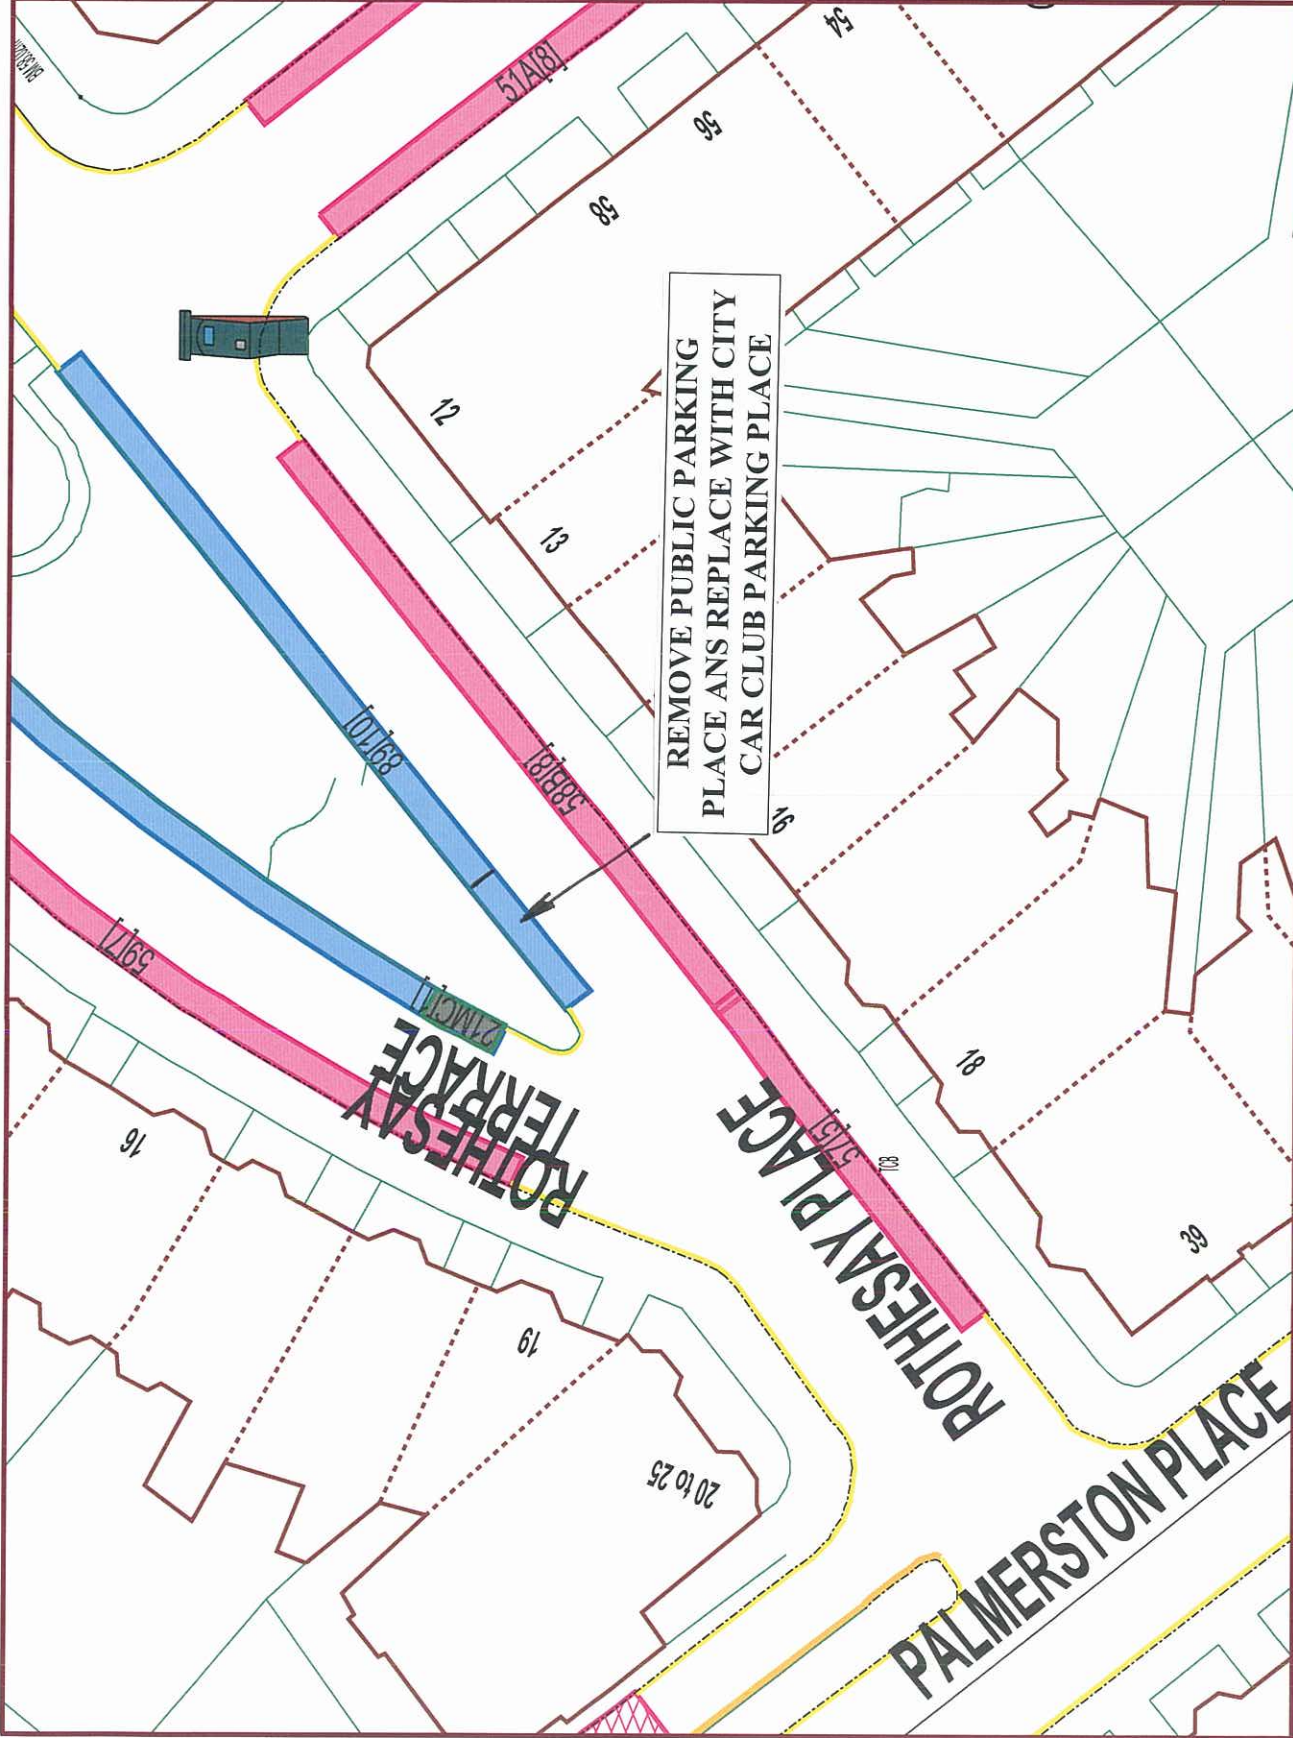

NOTES

Produced using Smallworld GIS

Date: 01/07/2011

Drawn By:

Dwg No:

1:500

ROTHERSEY PLACE

CITY CAR CLUB PARKING PLACE

EDINBURGH
THE CITY OF EDINBURGH COUNCIL
City Development Department,
1 Cockburn Street, Edinburgh EH1 1ZL
Tel: 0131 200 2000