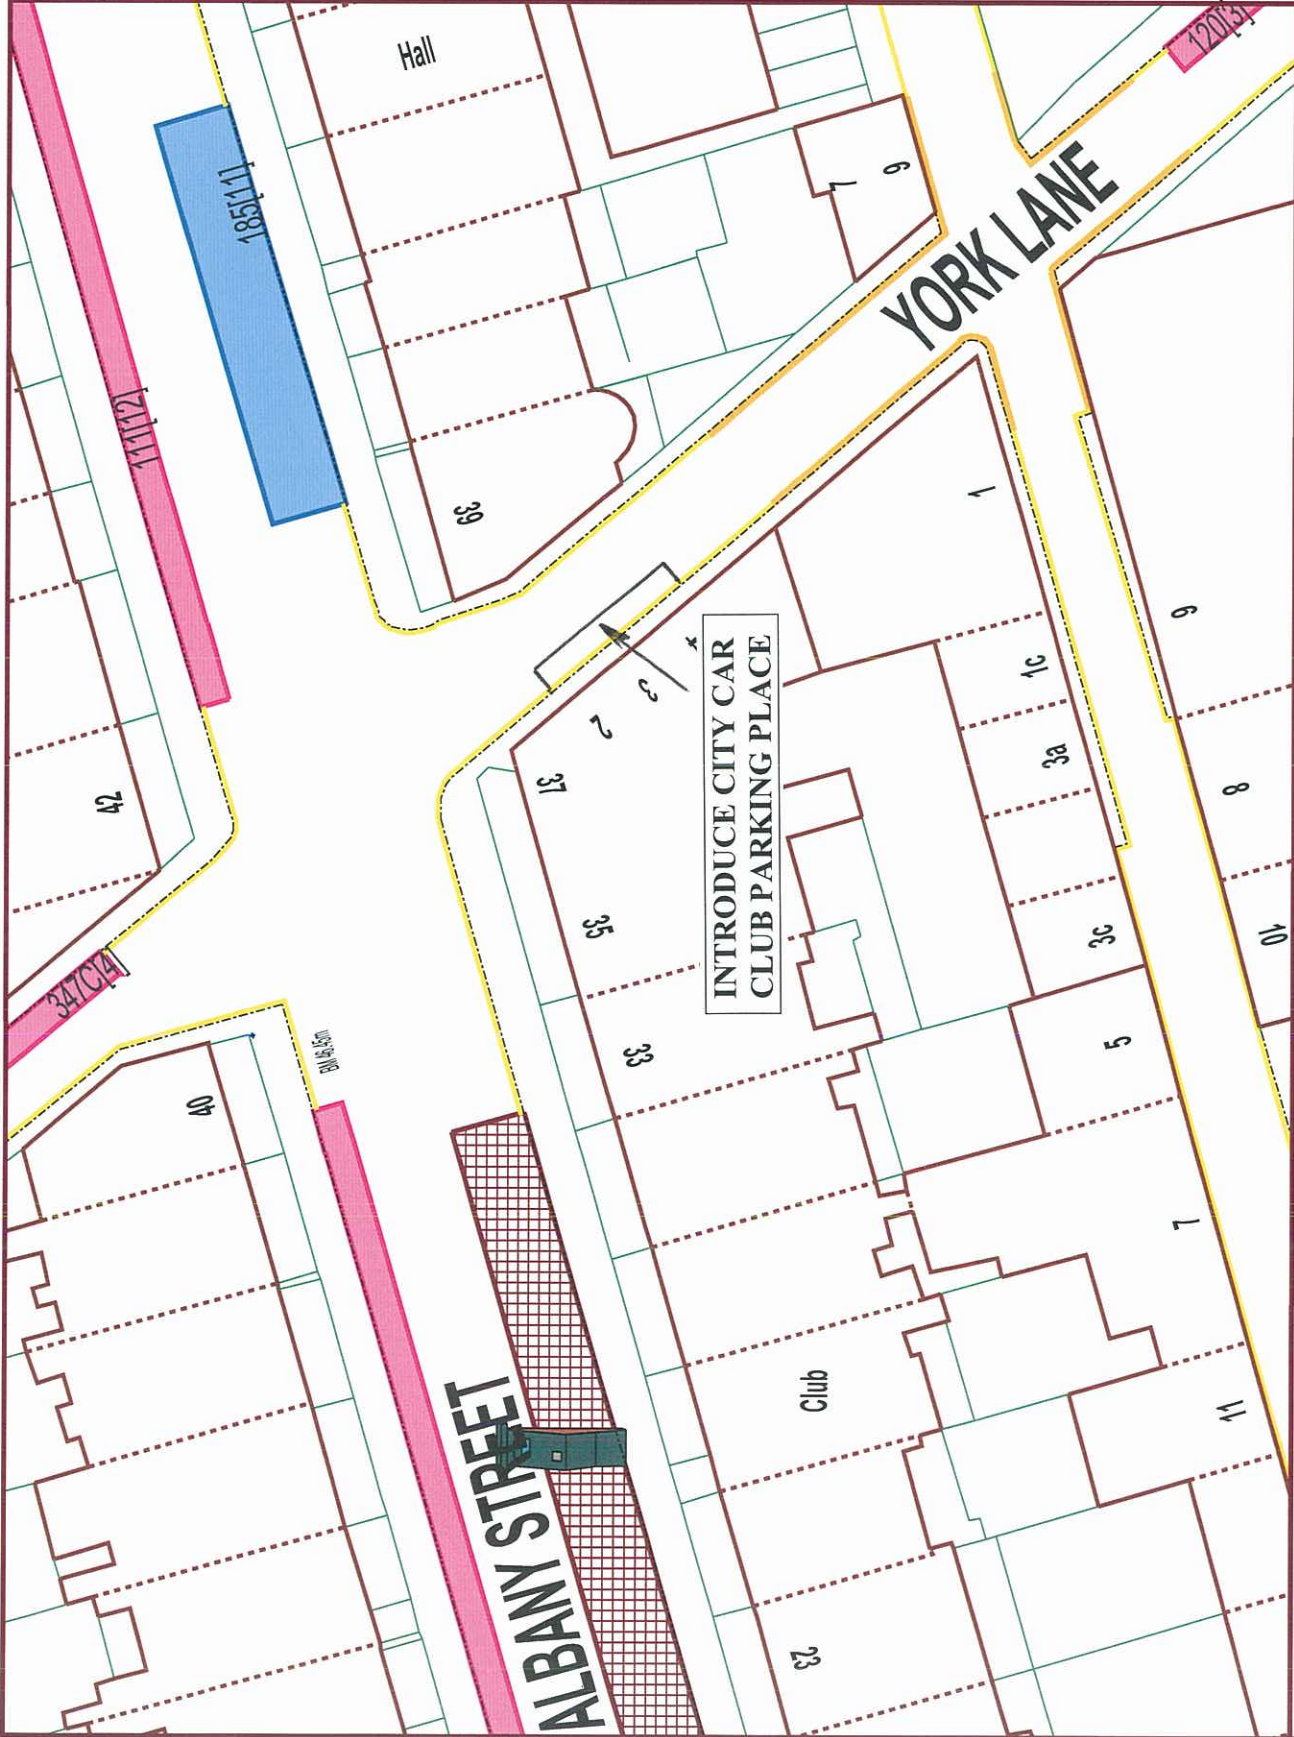

NOTES

Produced using Smallworld GIS

Date: 01/07/2011

Drawn By:

Dwg No:

1:500

YORK LANE

CITY CAR CLUB PARKING PLACE

EDINBURGH

THE CITY OF EDINBURGH COUNCIL
City Development Department,
1 Cockburn Street, Edinburgh EH1 1ZL
Tel: 0131 200 2000