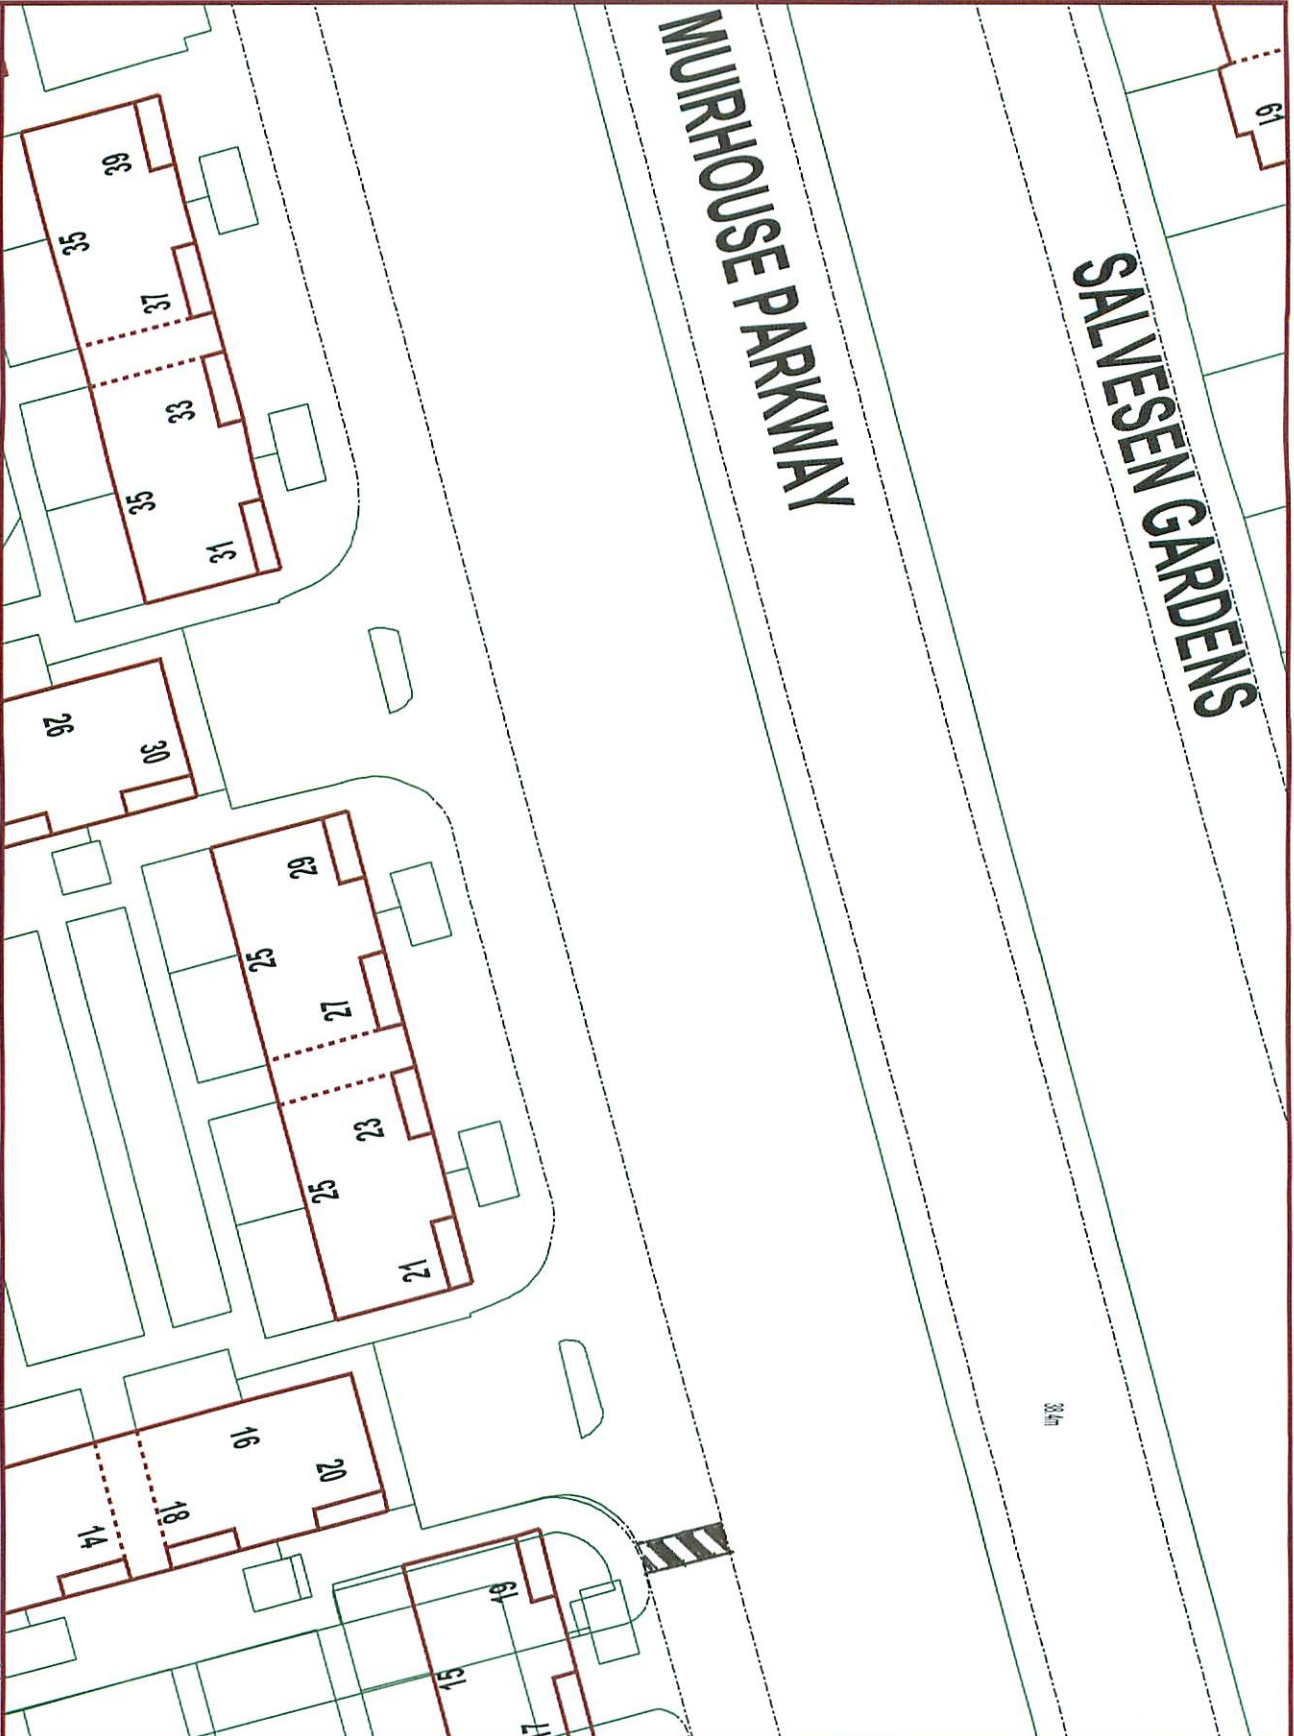

SALVESEN GARDENS

MURHOUSE PARKWAY

NOTES

AREA WHERE MOTOR VEHICLES ARE TO BE PROHIBITED

Produced using Snailworld GIS

Date: 22/03/2011

Drawn By:

Dwg No:

EDINBURGH

THE CITY OF EDINBURGH COUNCIL

City Development Department,
1 Cockburn Street, Edinburgh EH1 1ZL

Tel: 0131 200 2000

PROHIBITION OF MOTOR VEHICLES
MURHOUSE PARKWAY (SERVICE ROAD)

1:500